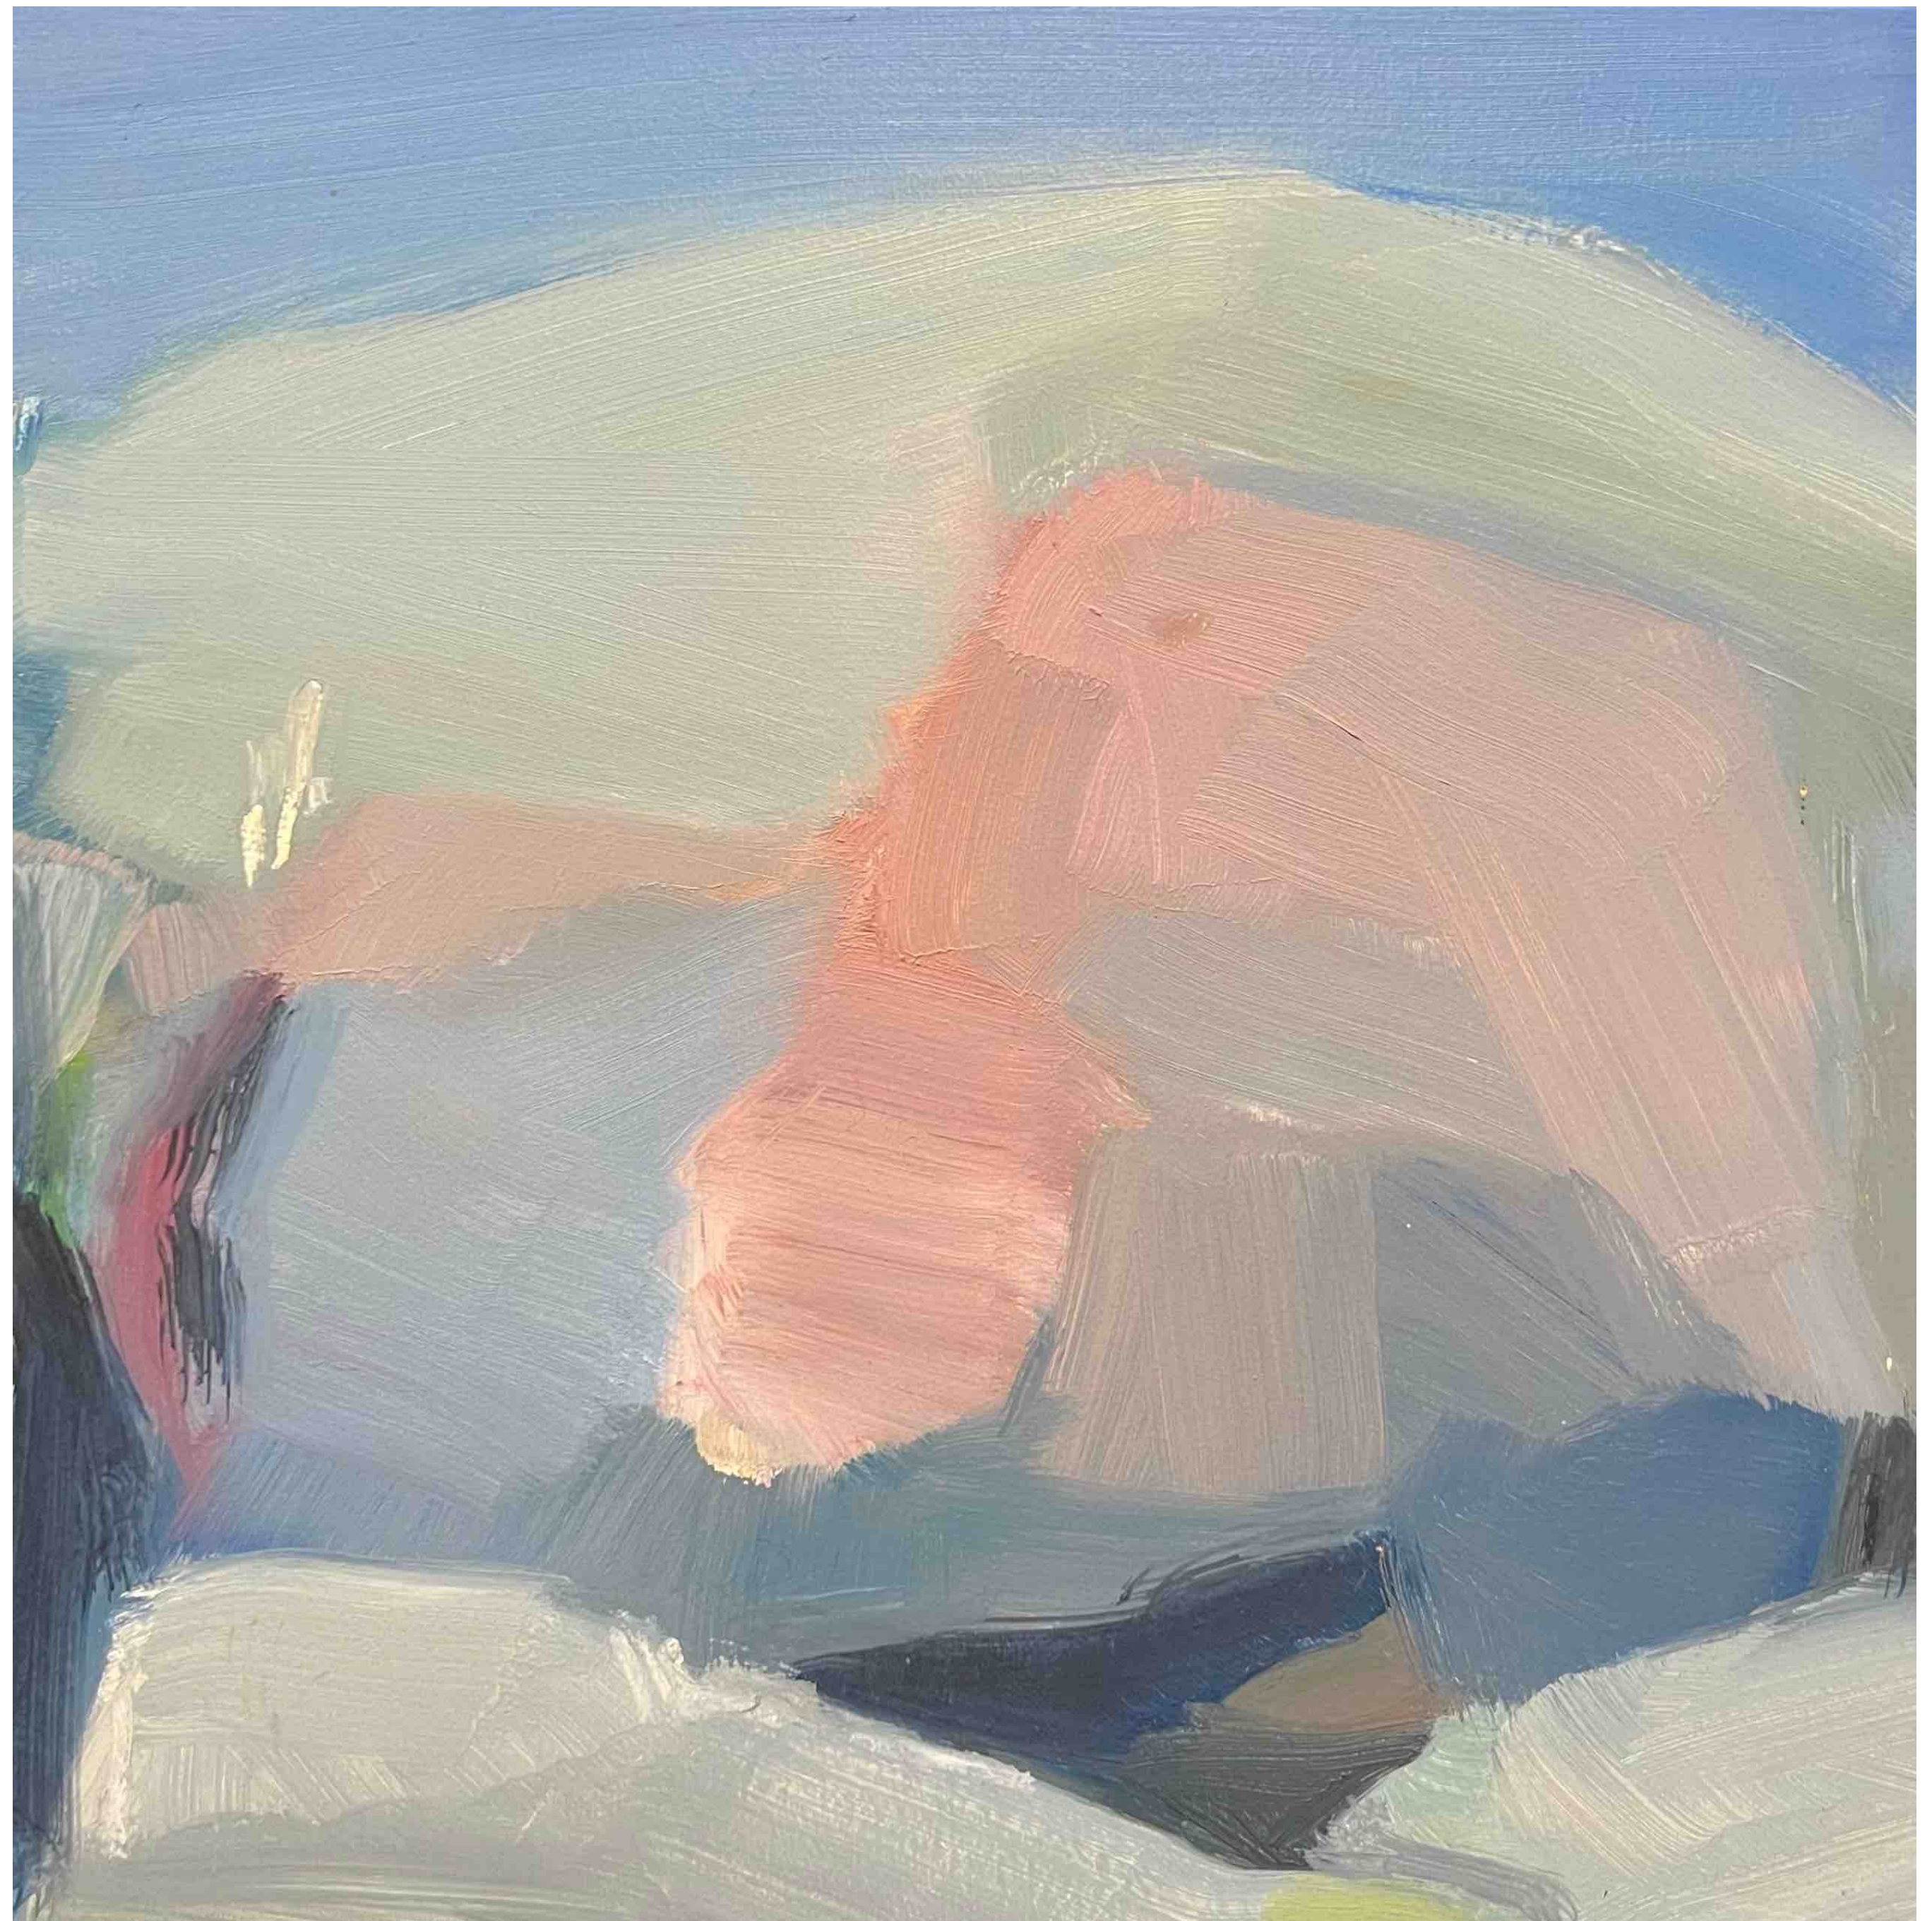

Escarpment Abstraction 1

Oil on bird panel
30 x 30 cm
Black timber shadow box frame

$1100