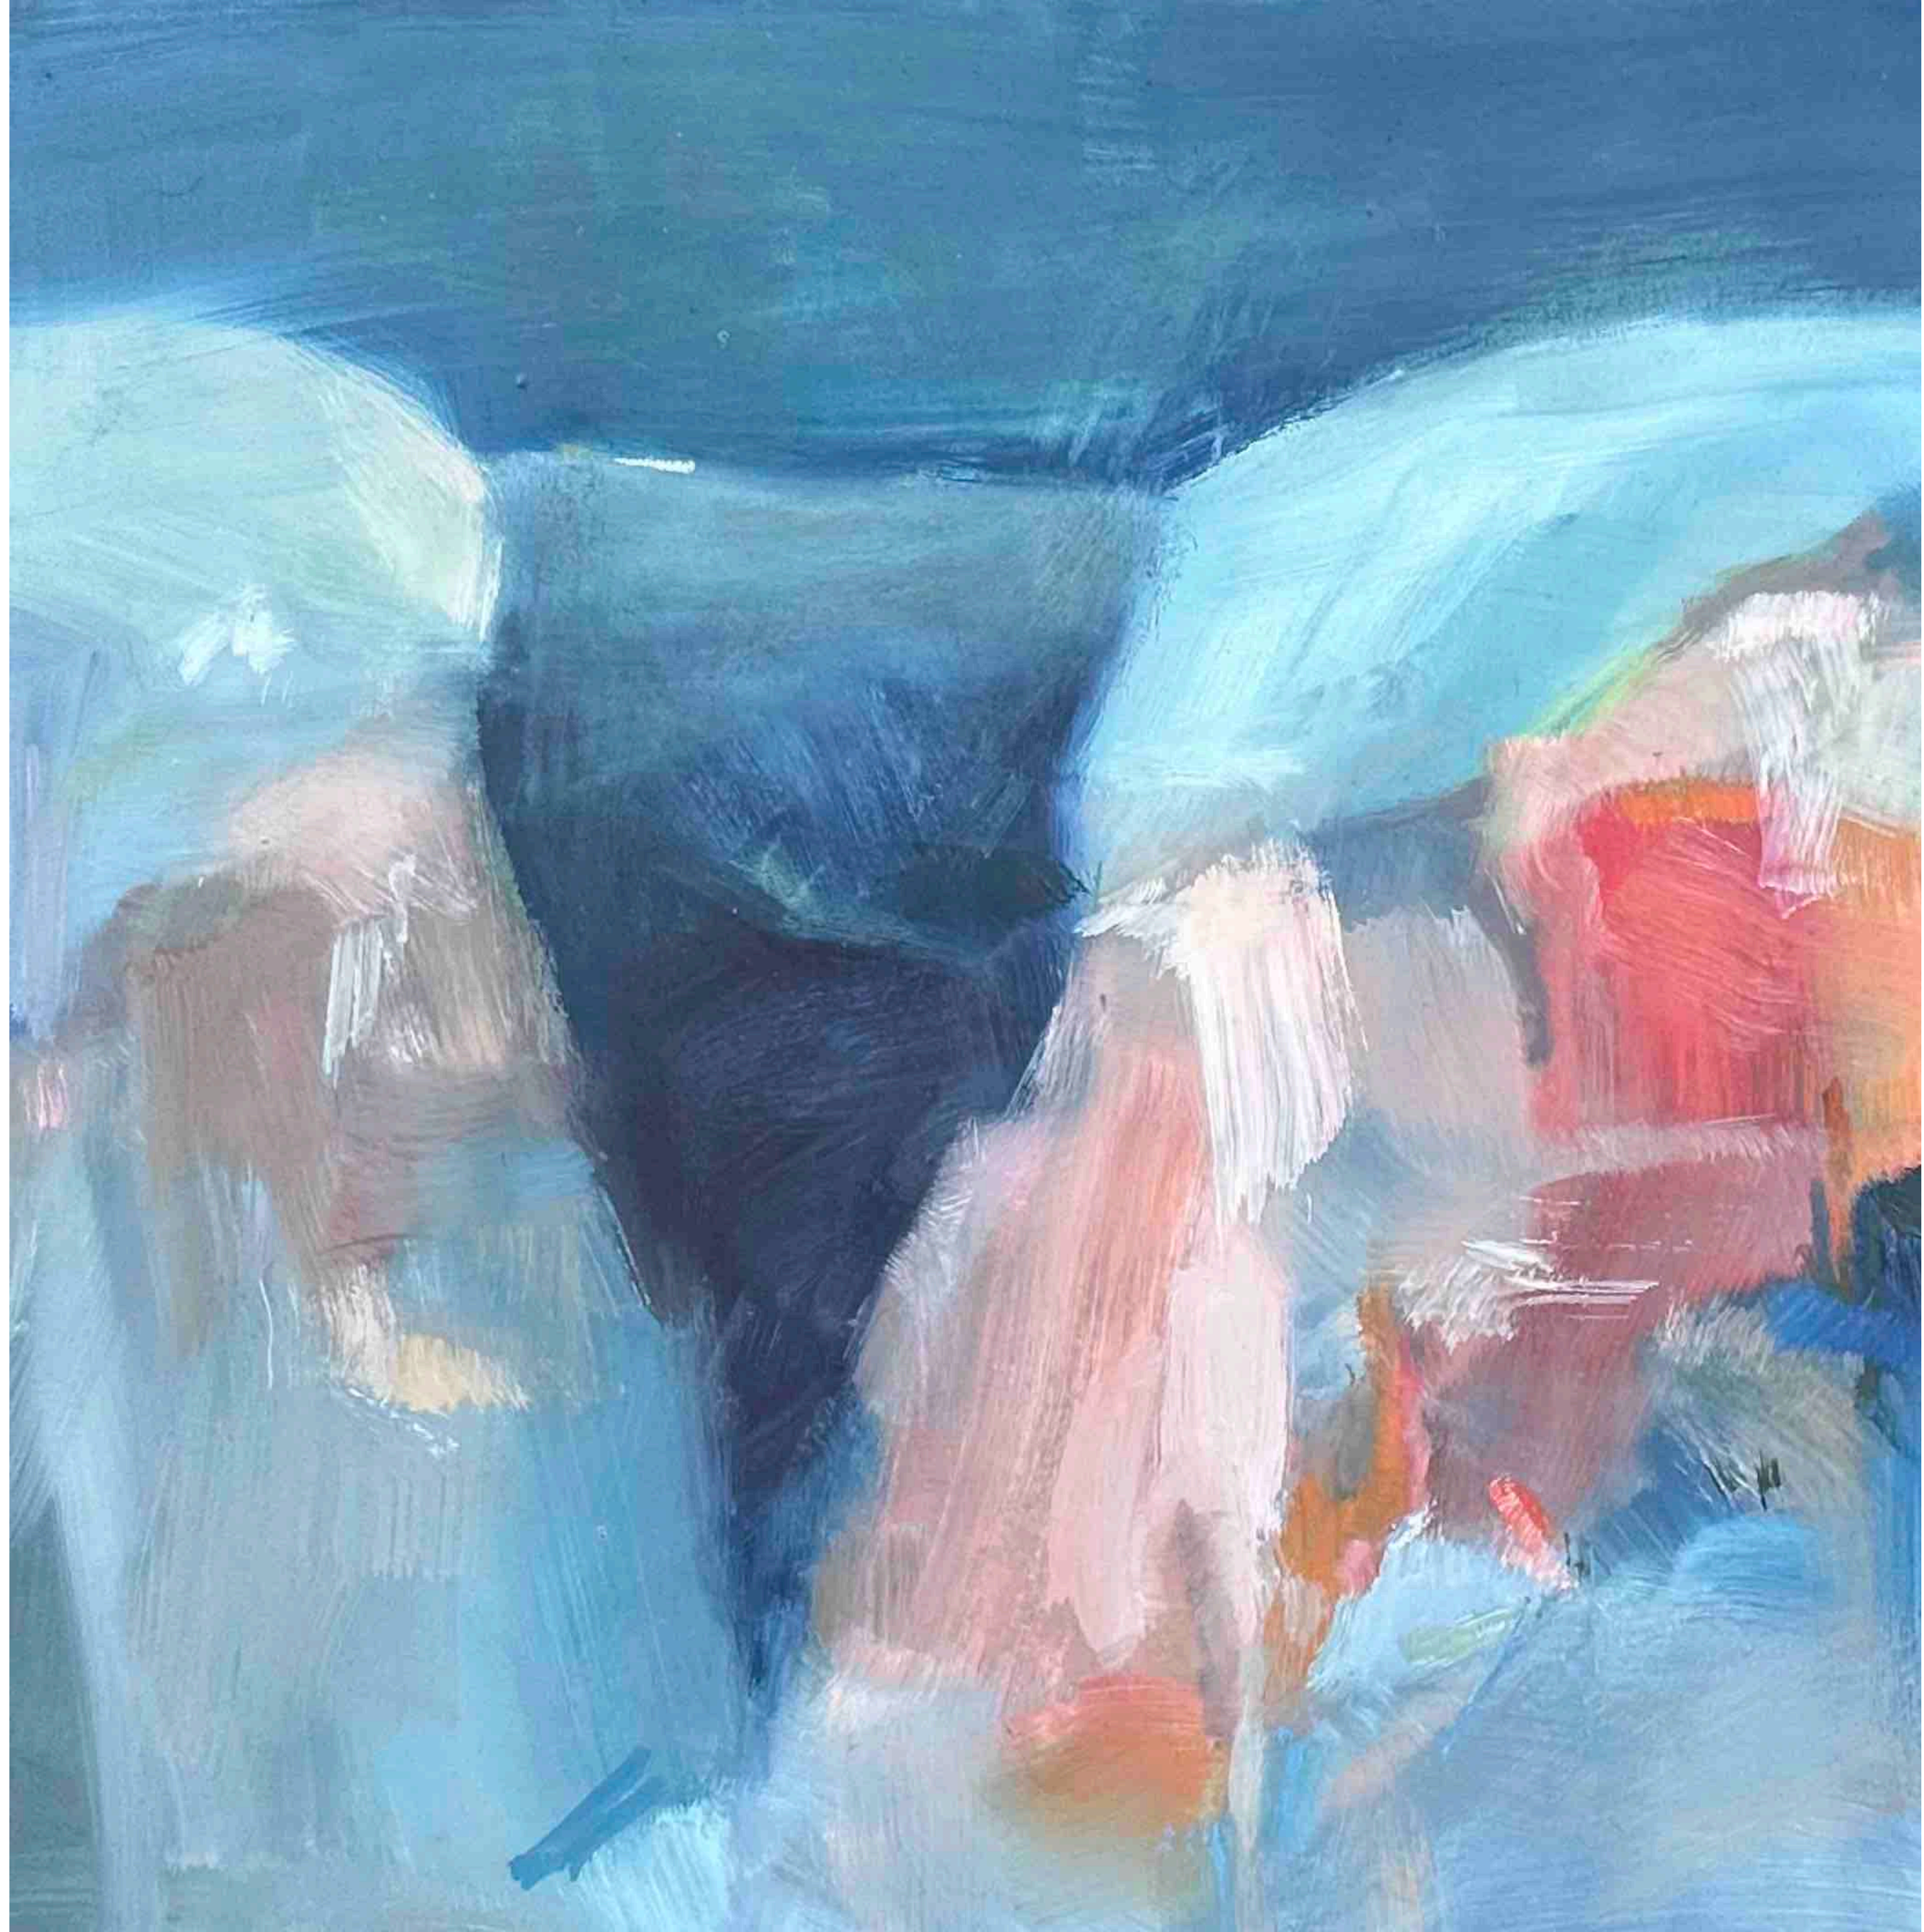

\$1450

View Over The Wolgan

Oil on birch panel
30 x 45 cm
Tasmanian Oak shadow box frame

\$1450

Night Cliffs III

Oil on polyester canvas
61 x 61 cm
Black timber shadow box frame

\$2600

Night Cliffs