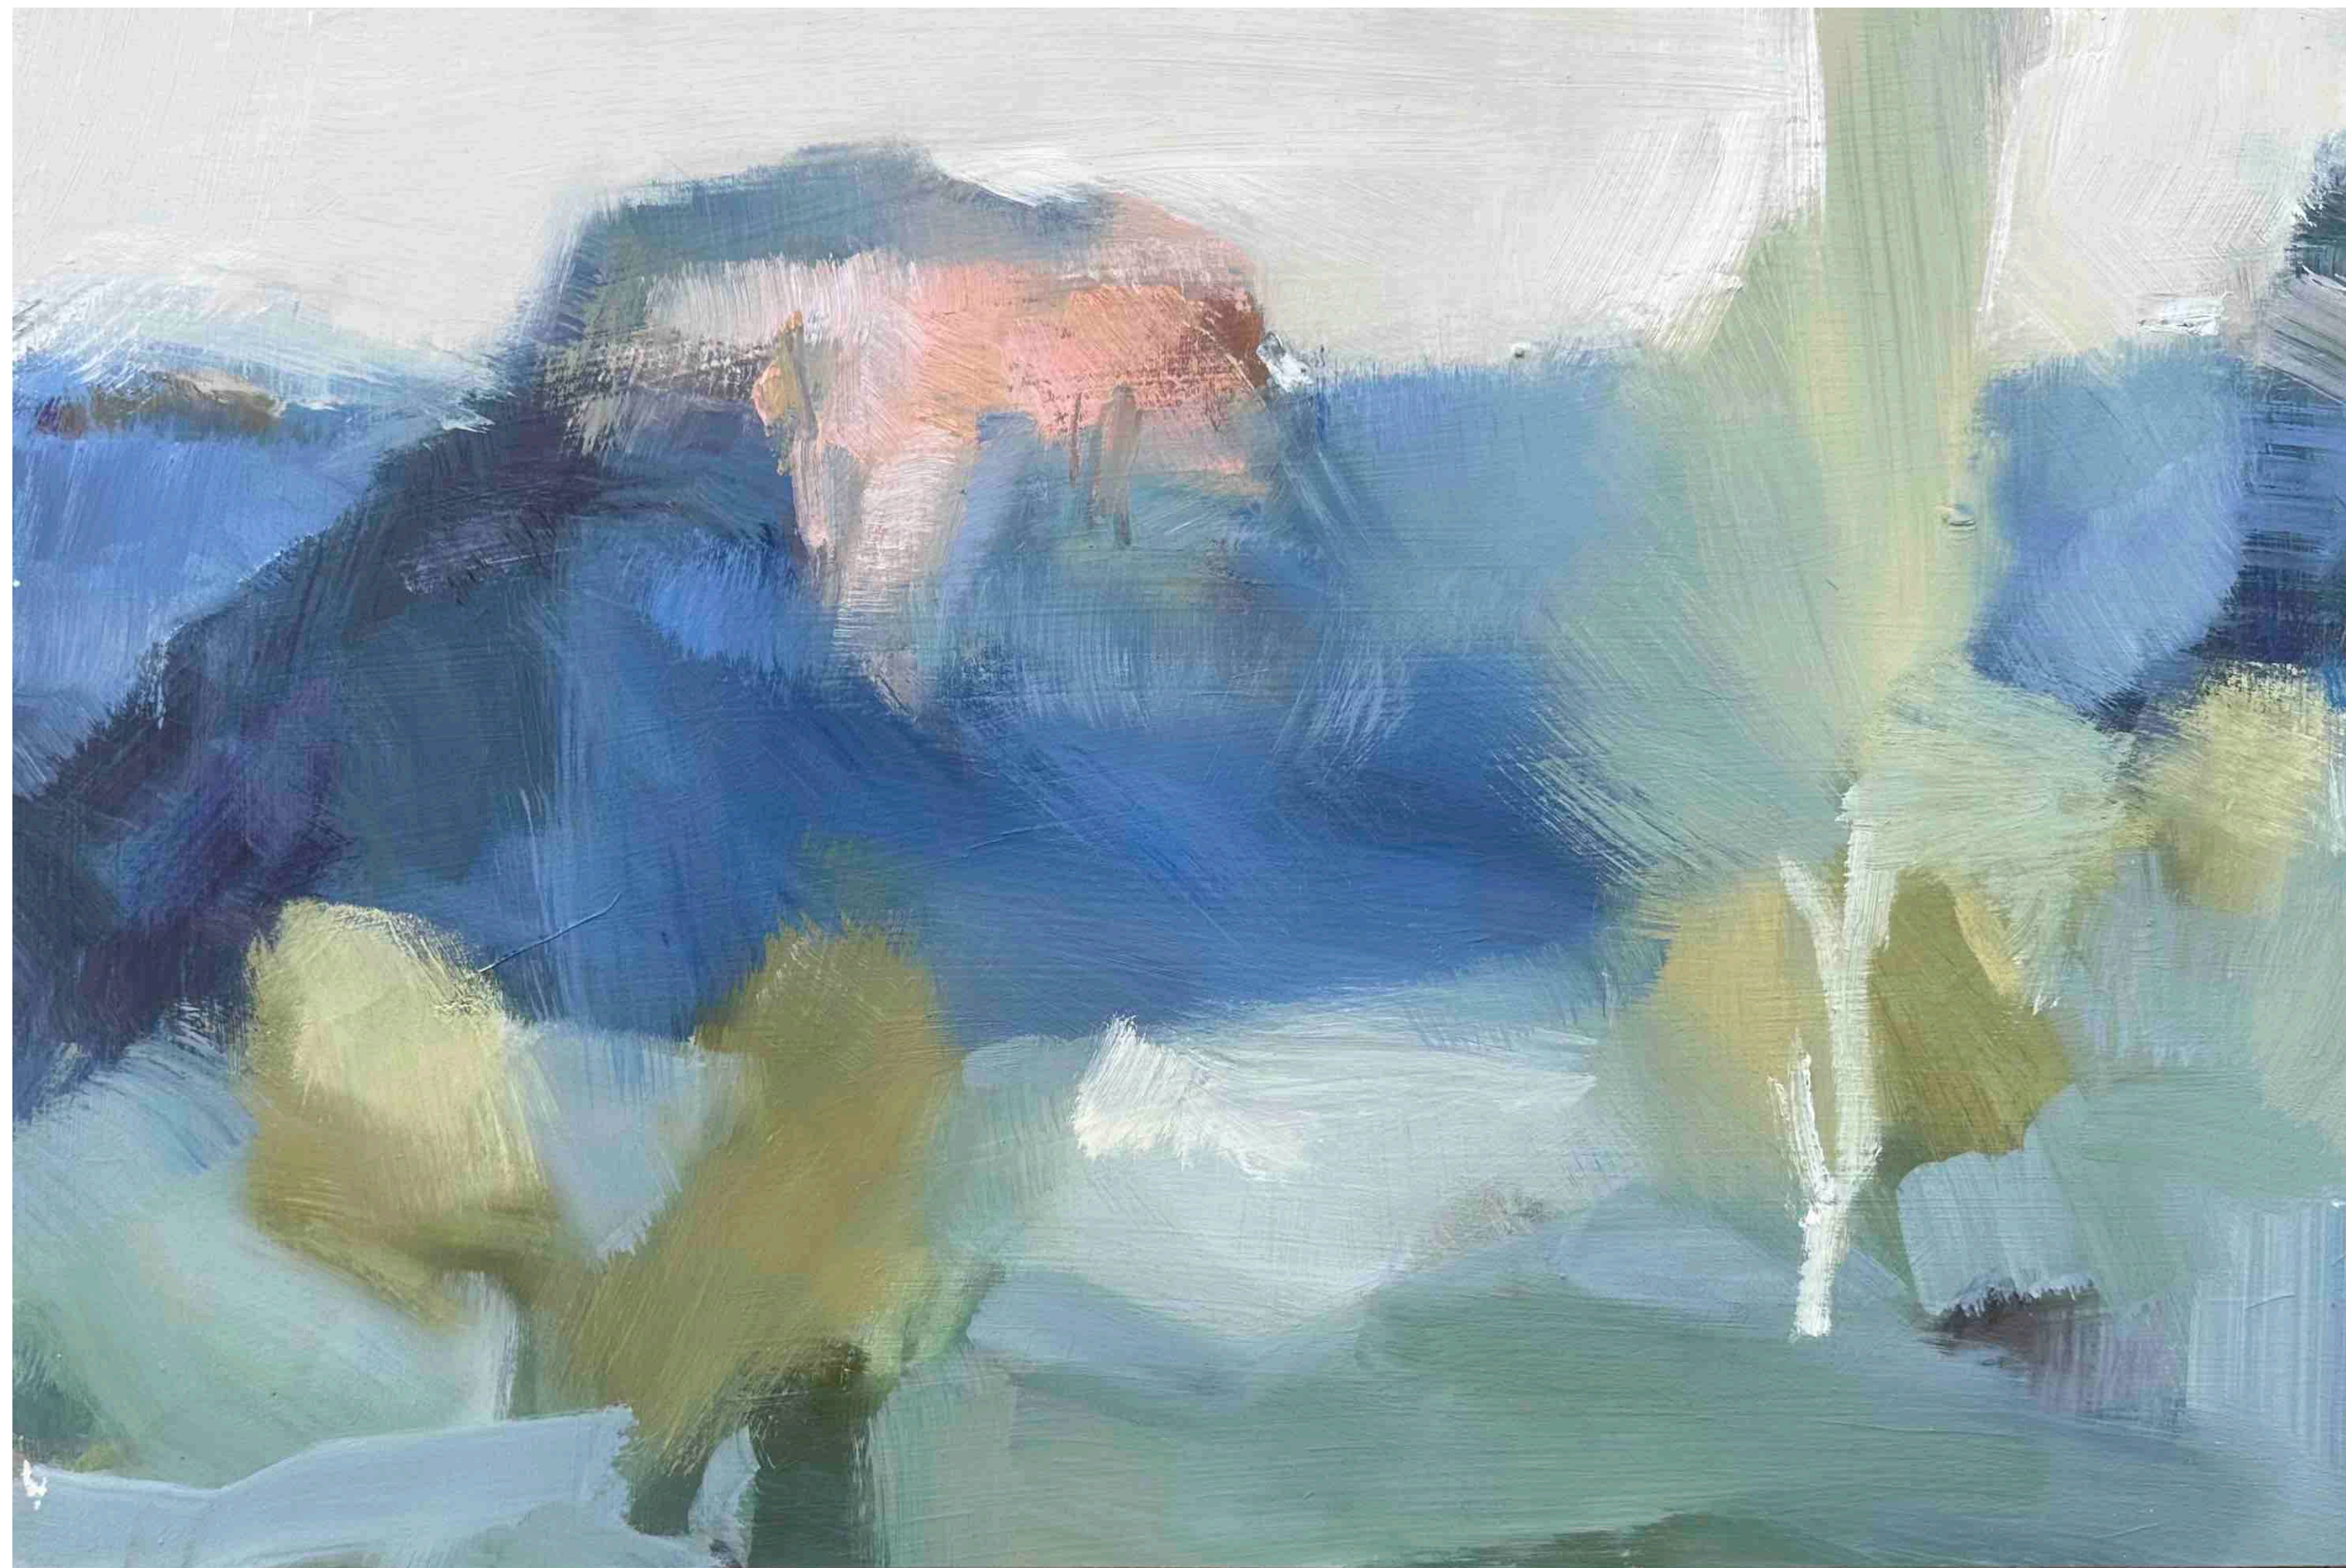

View Over Wolgan Valley II

Oil on birch panel
30 x 45
Tasmanian oak shadow box frame

$1450