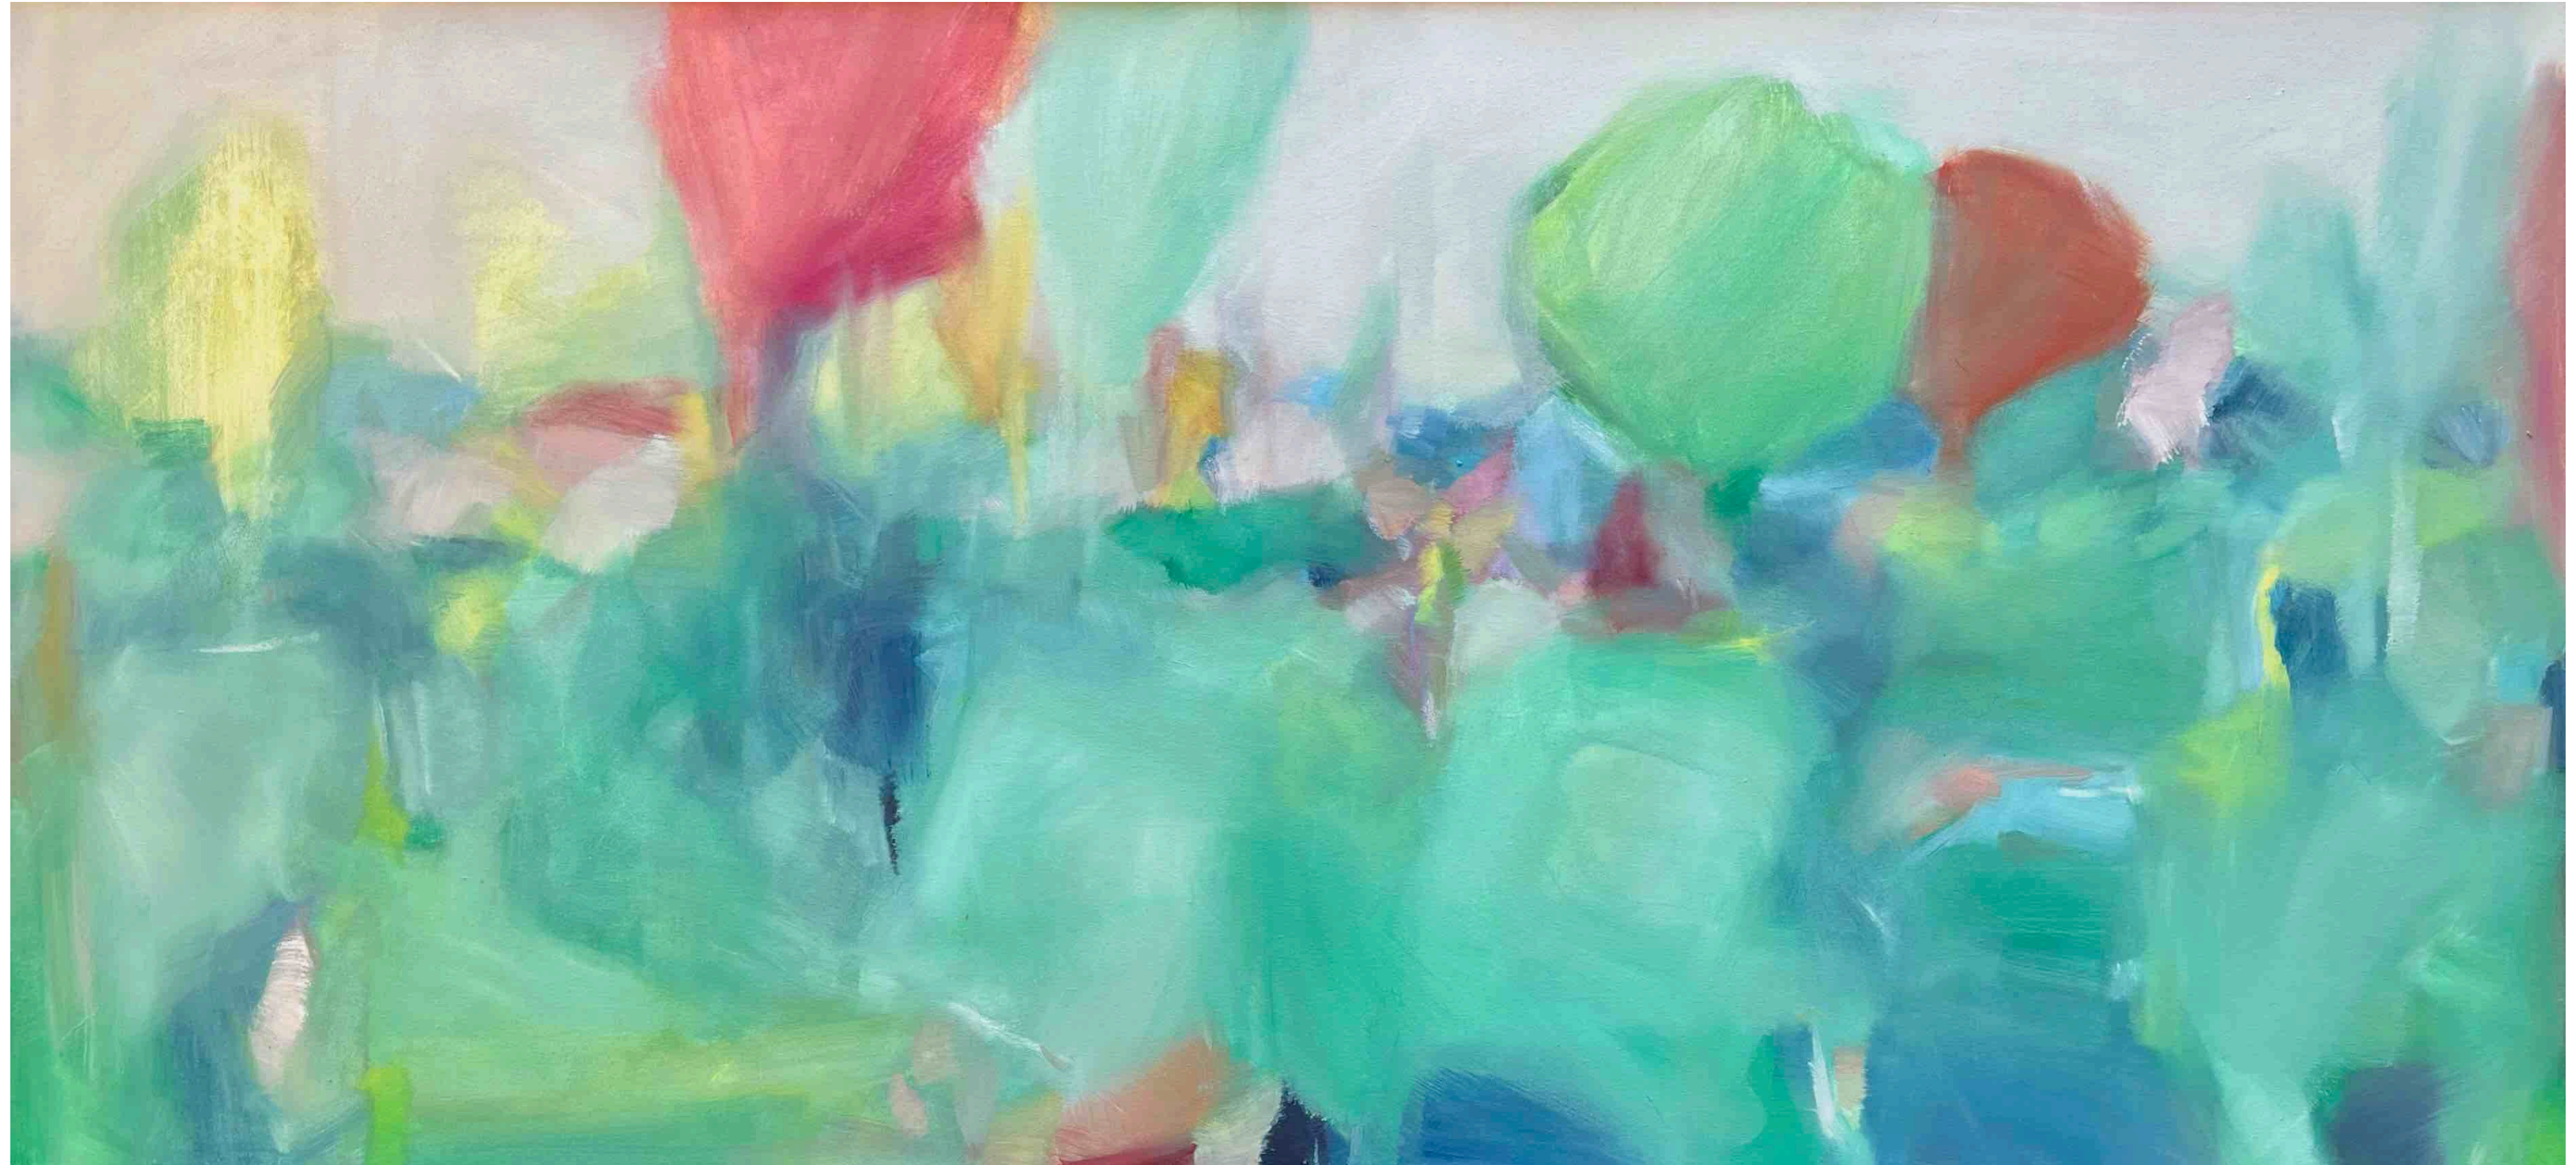

\$4800

Dingo Country

Oil on polyester canvas
120 x 84 cm
Black timber shadow box frame

\$4800

Luminous

Oil on polyester canvas
75 x 160 cm
Black timber shadow box frame

\$5000

Vale of Clwydd