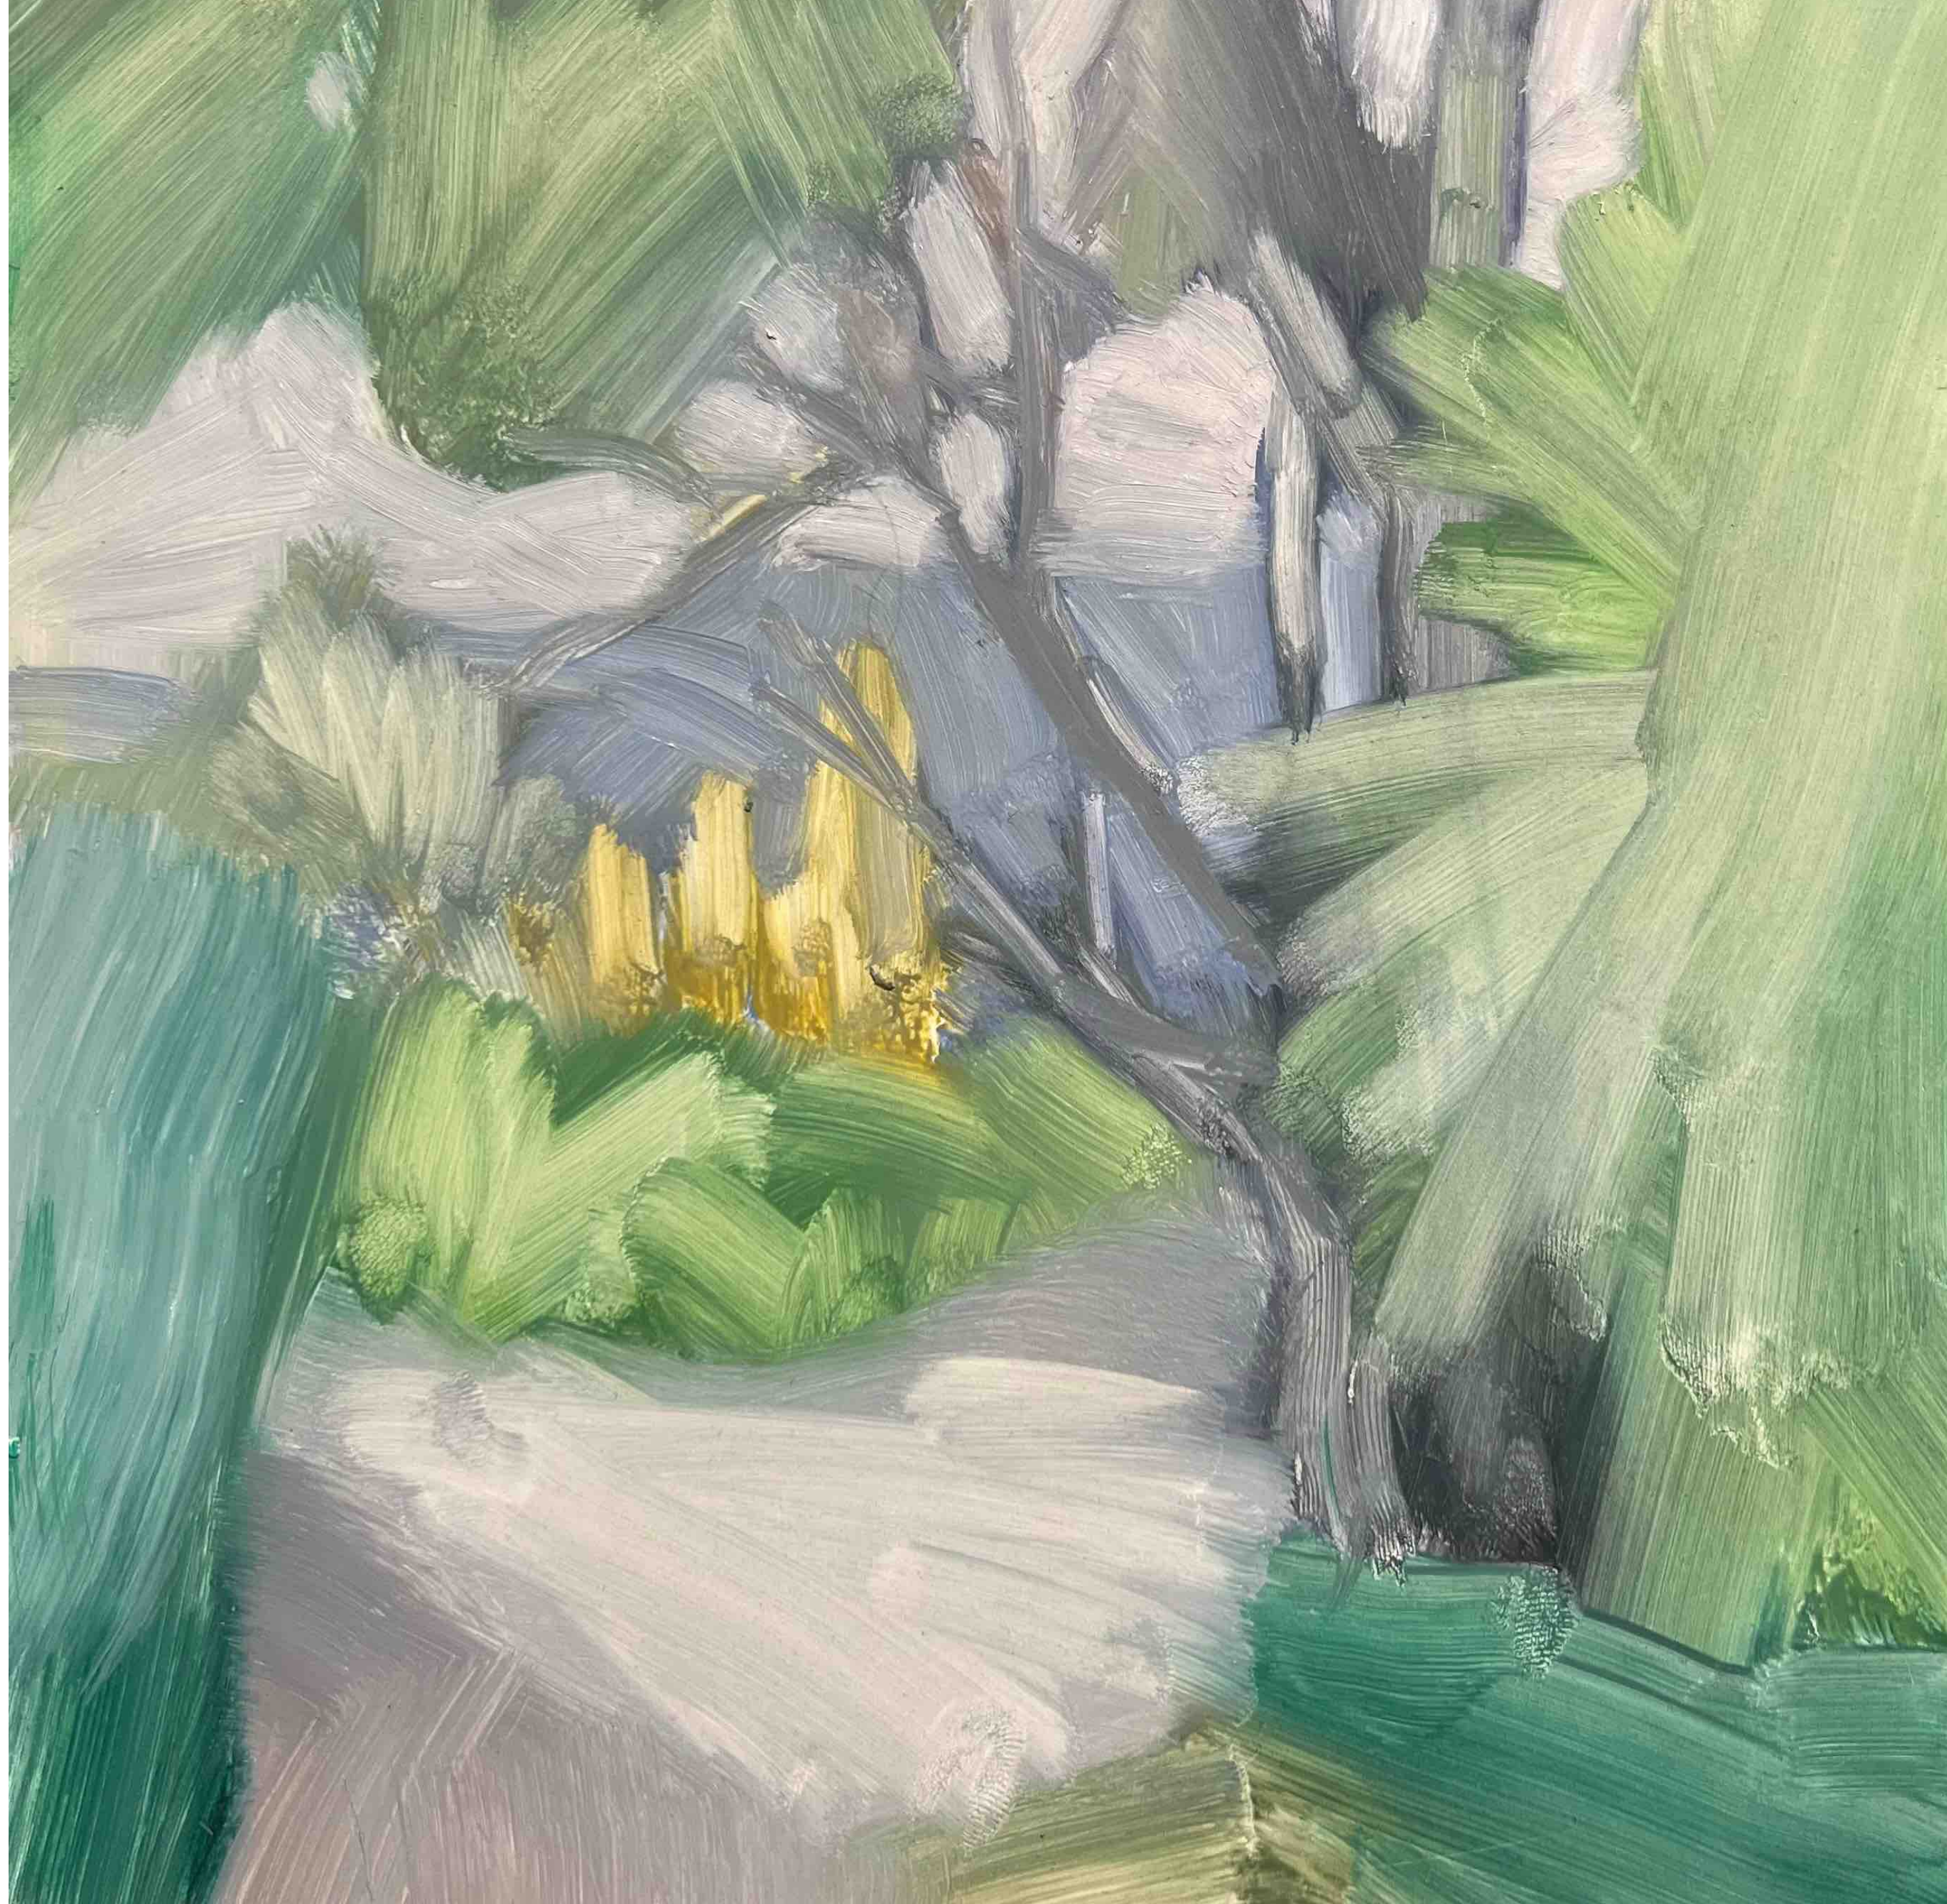

Poplar Trees

Oil on birch panel
25.2 x 25.5 cm
Tasmanian Oak shadow box frame

$720