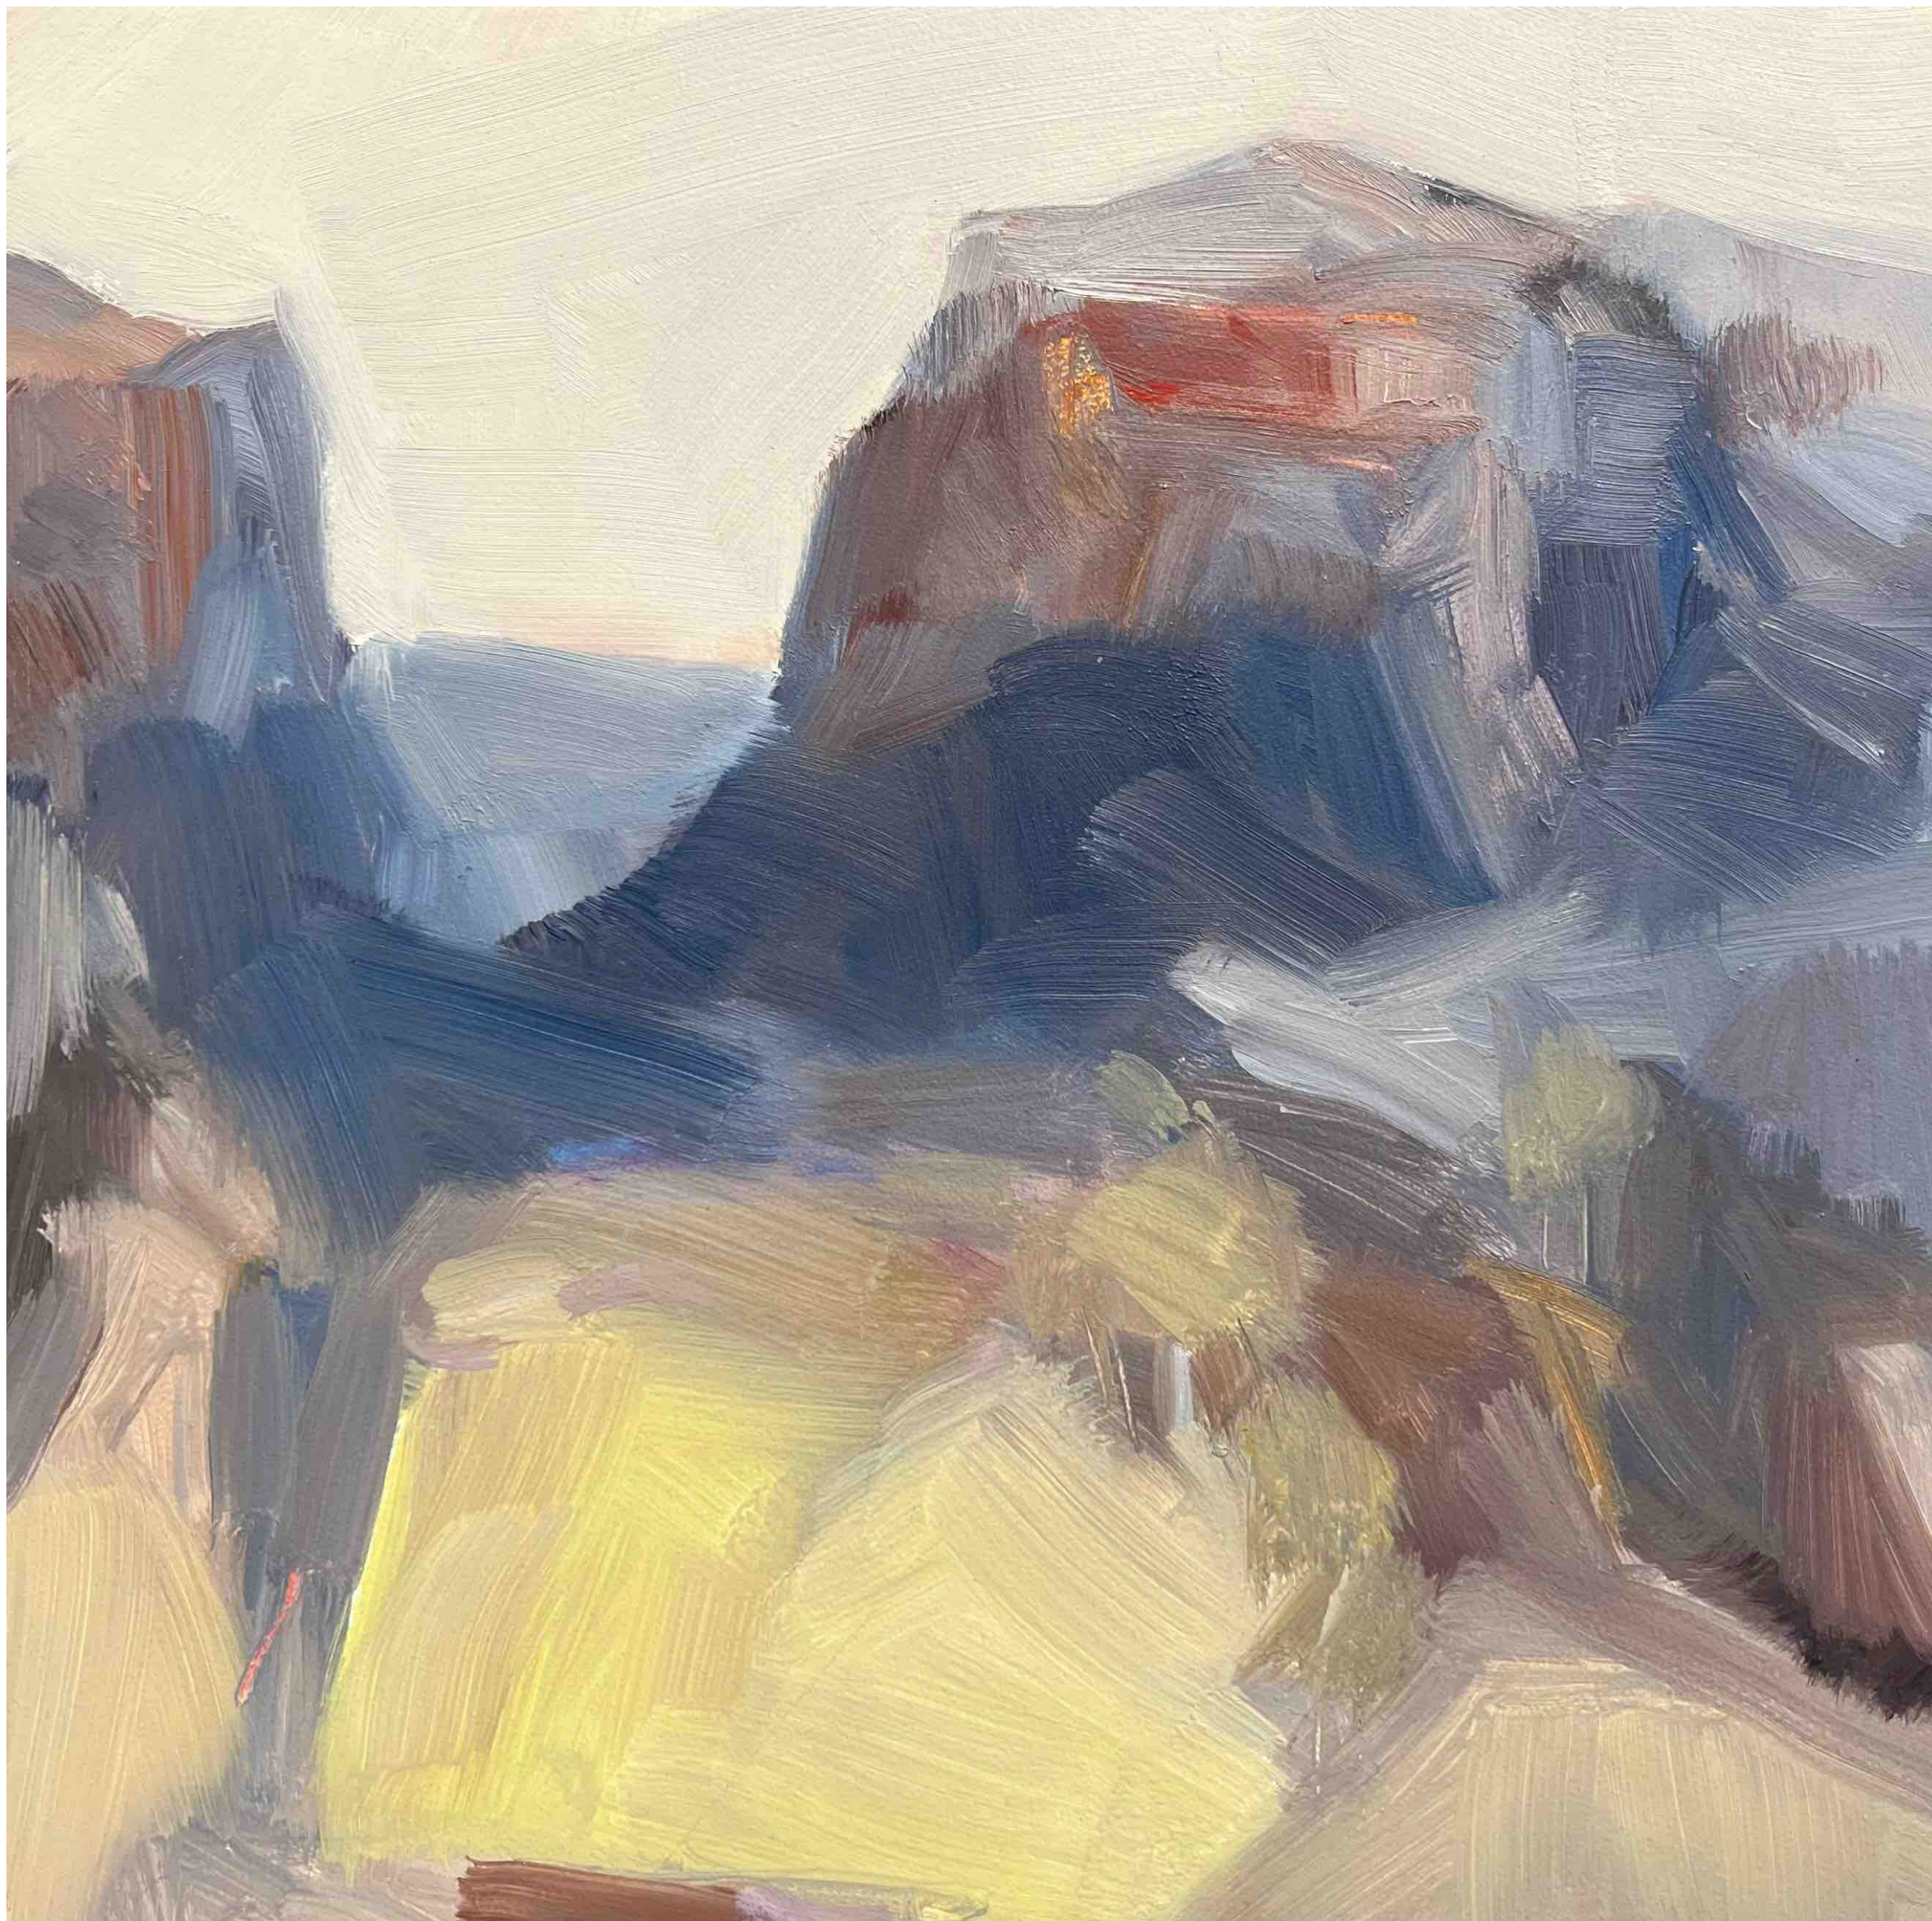

Valley

Oil on birch panel
30 x 30 cm
Tasmanian Oak shadow box frame

$1100