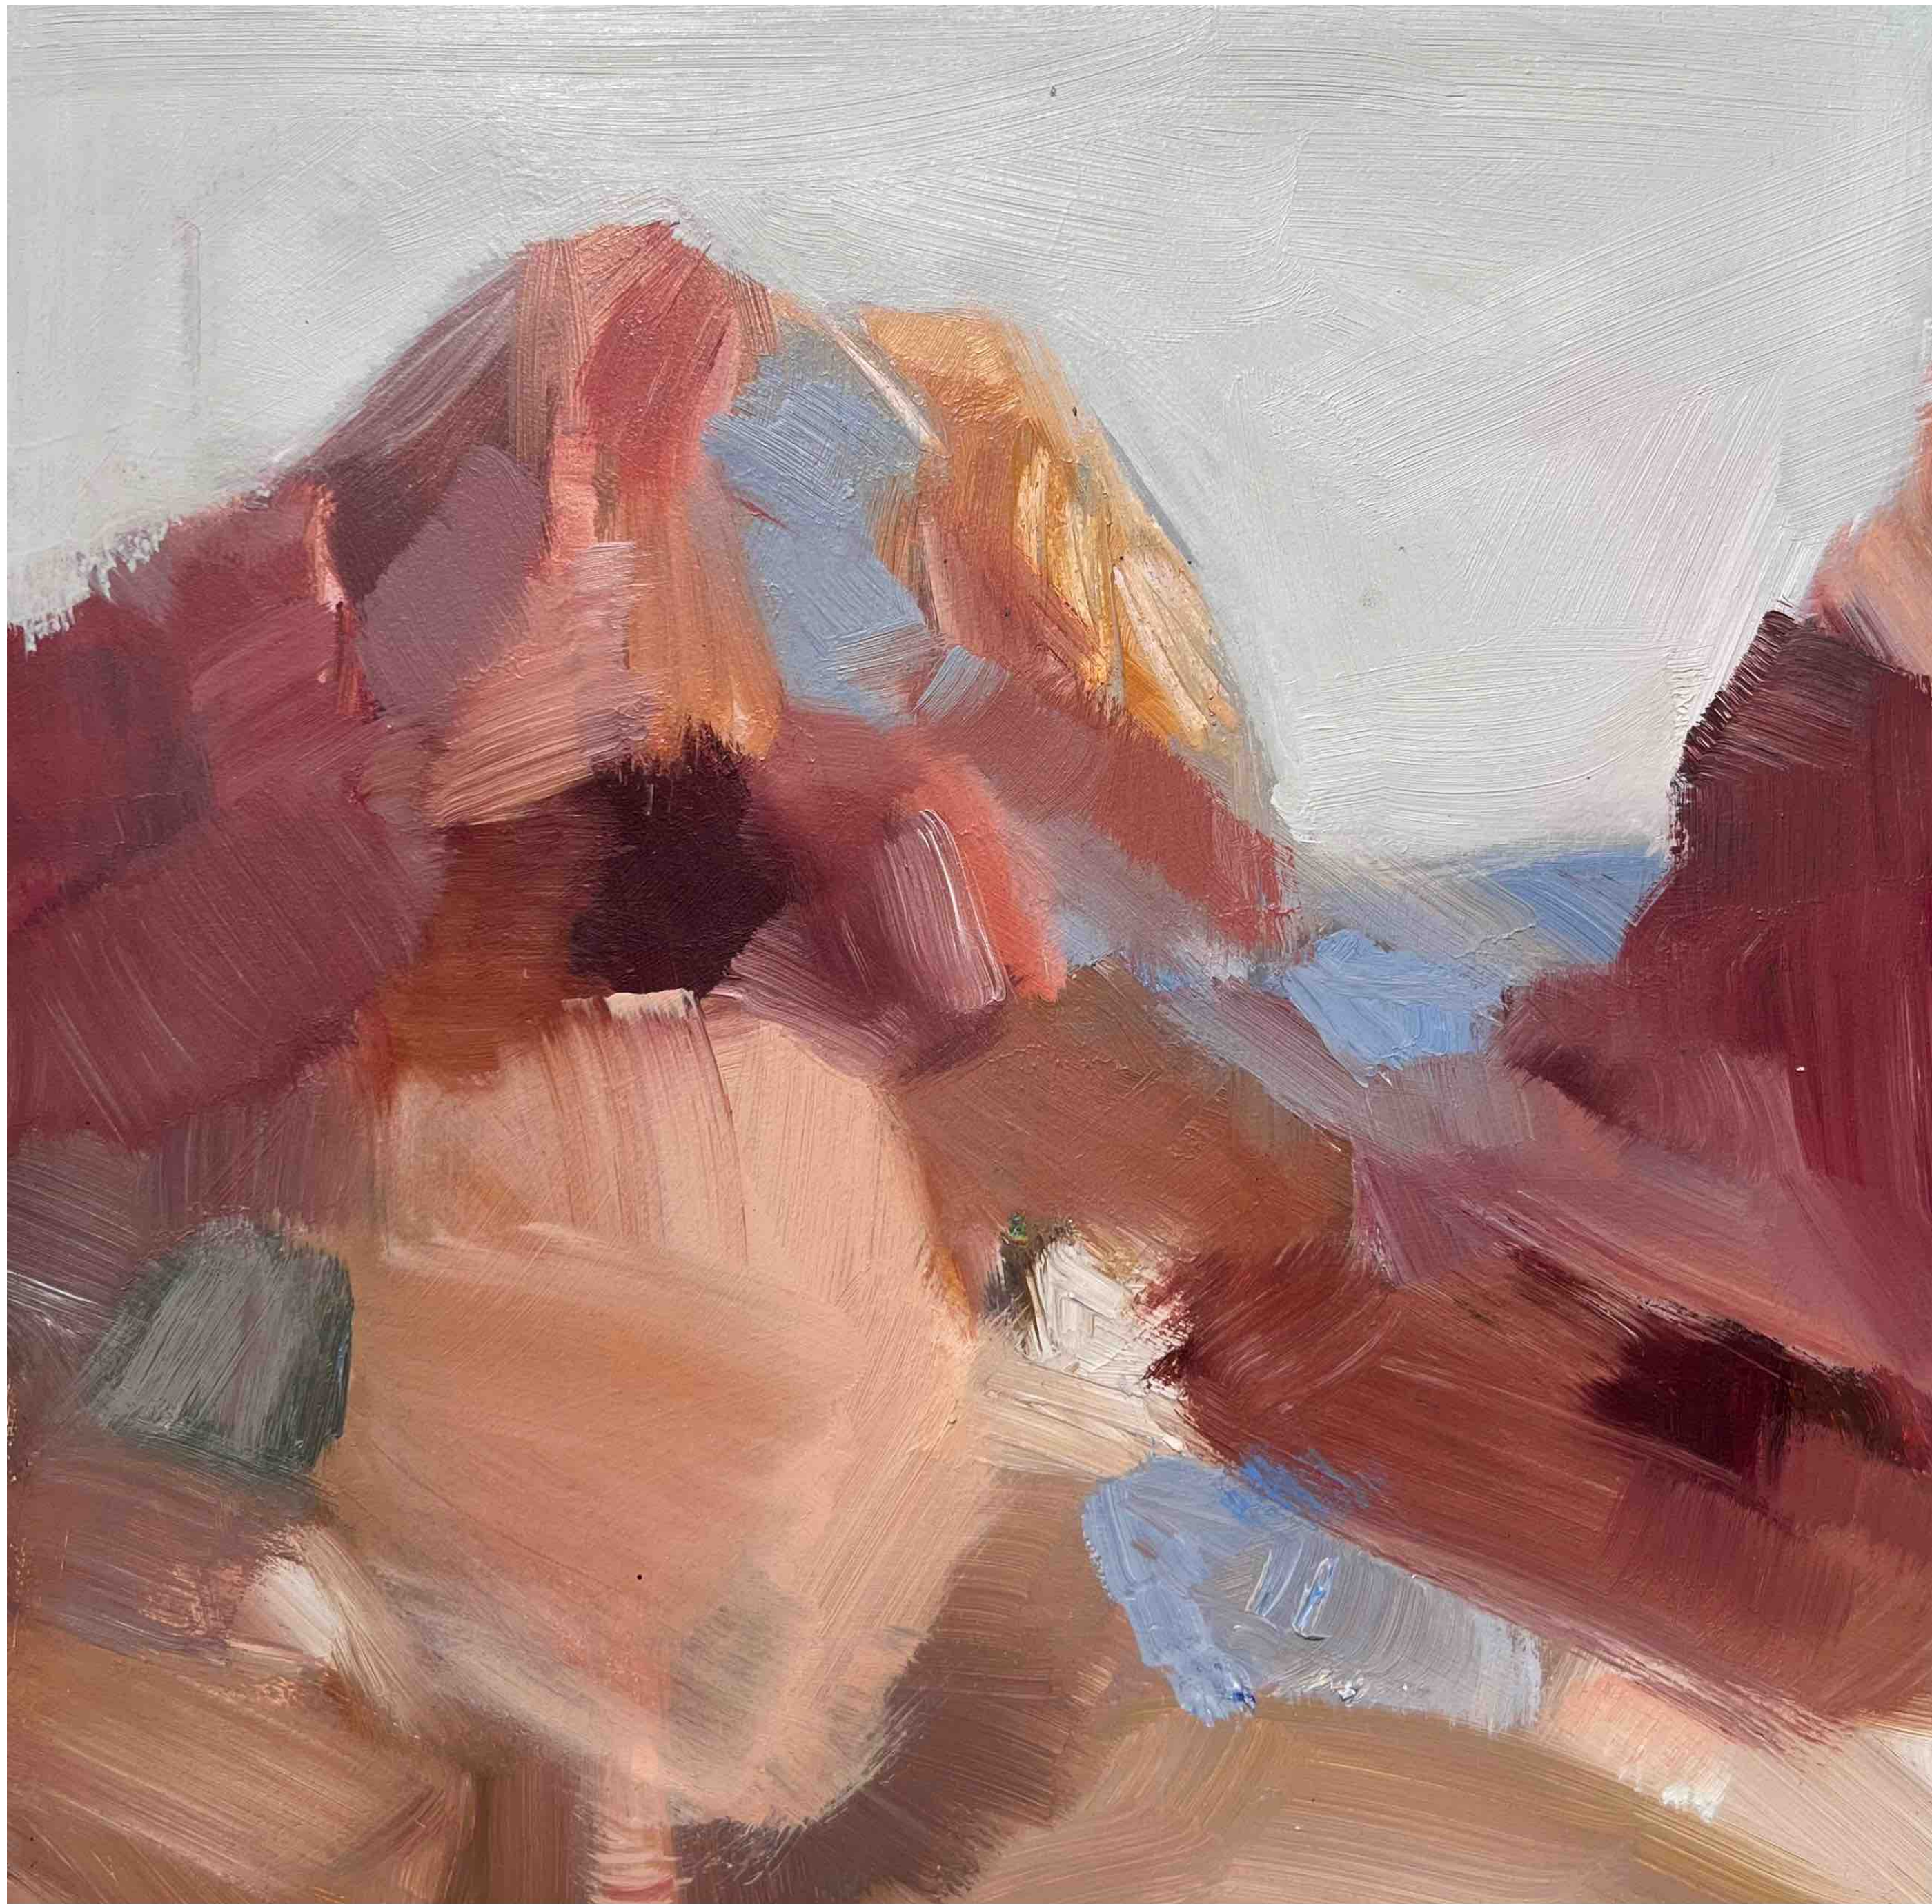

Oil on bird panel
30 x 30 cm
Black timber shadow box frame

\$1100

Escarpment

Oil on birch panel

30 x 30 cm

Tasmanian Oak shadow box frame

\$1100

Late Afternoon Wolgan