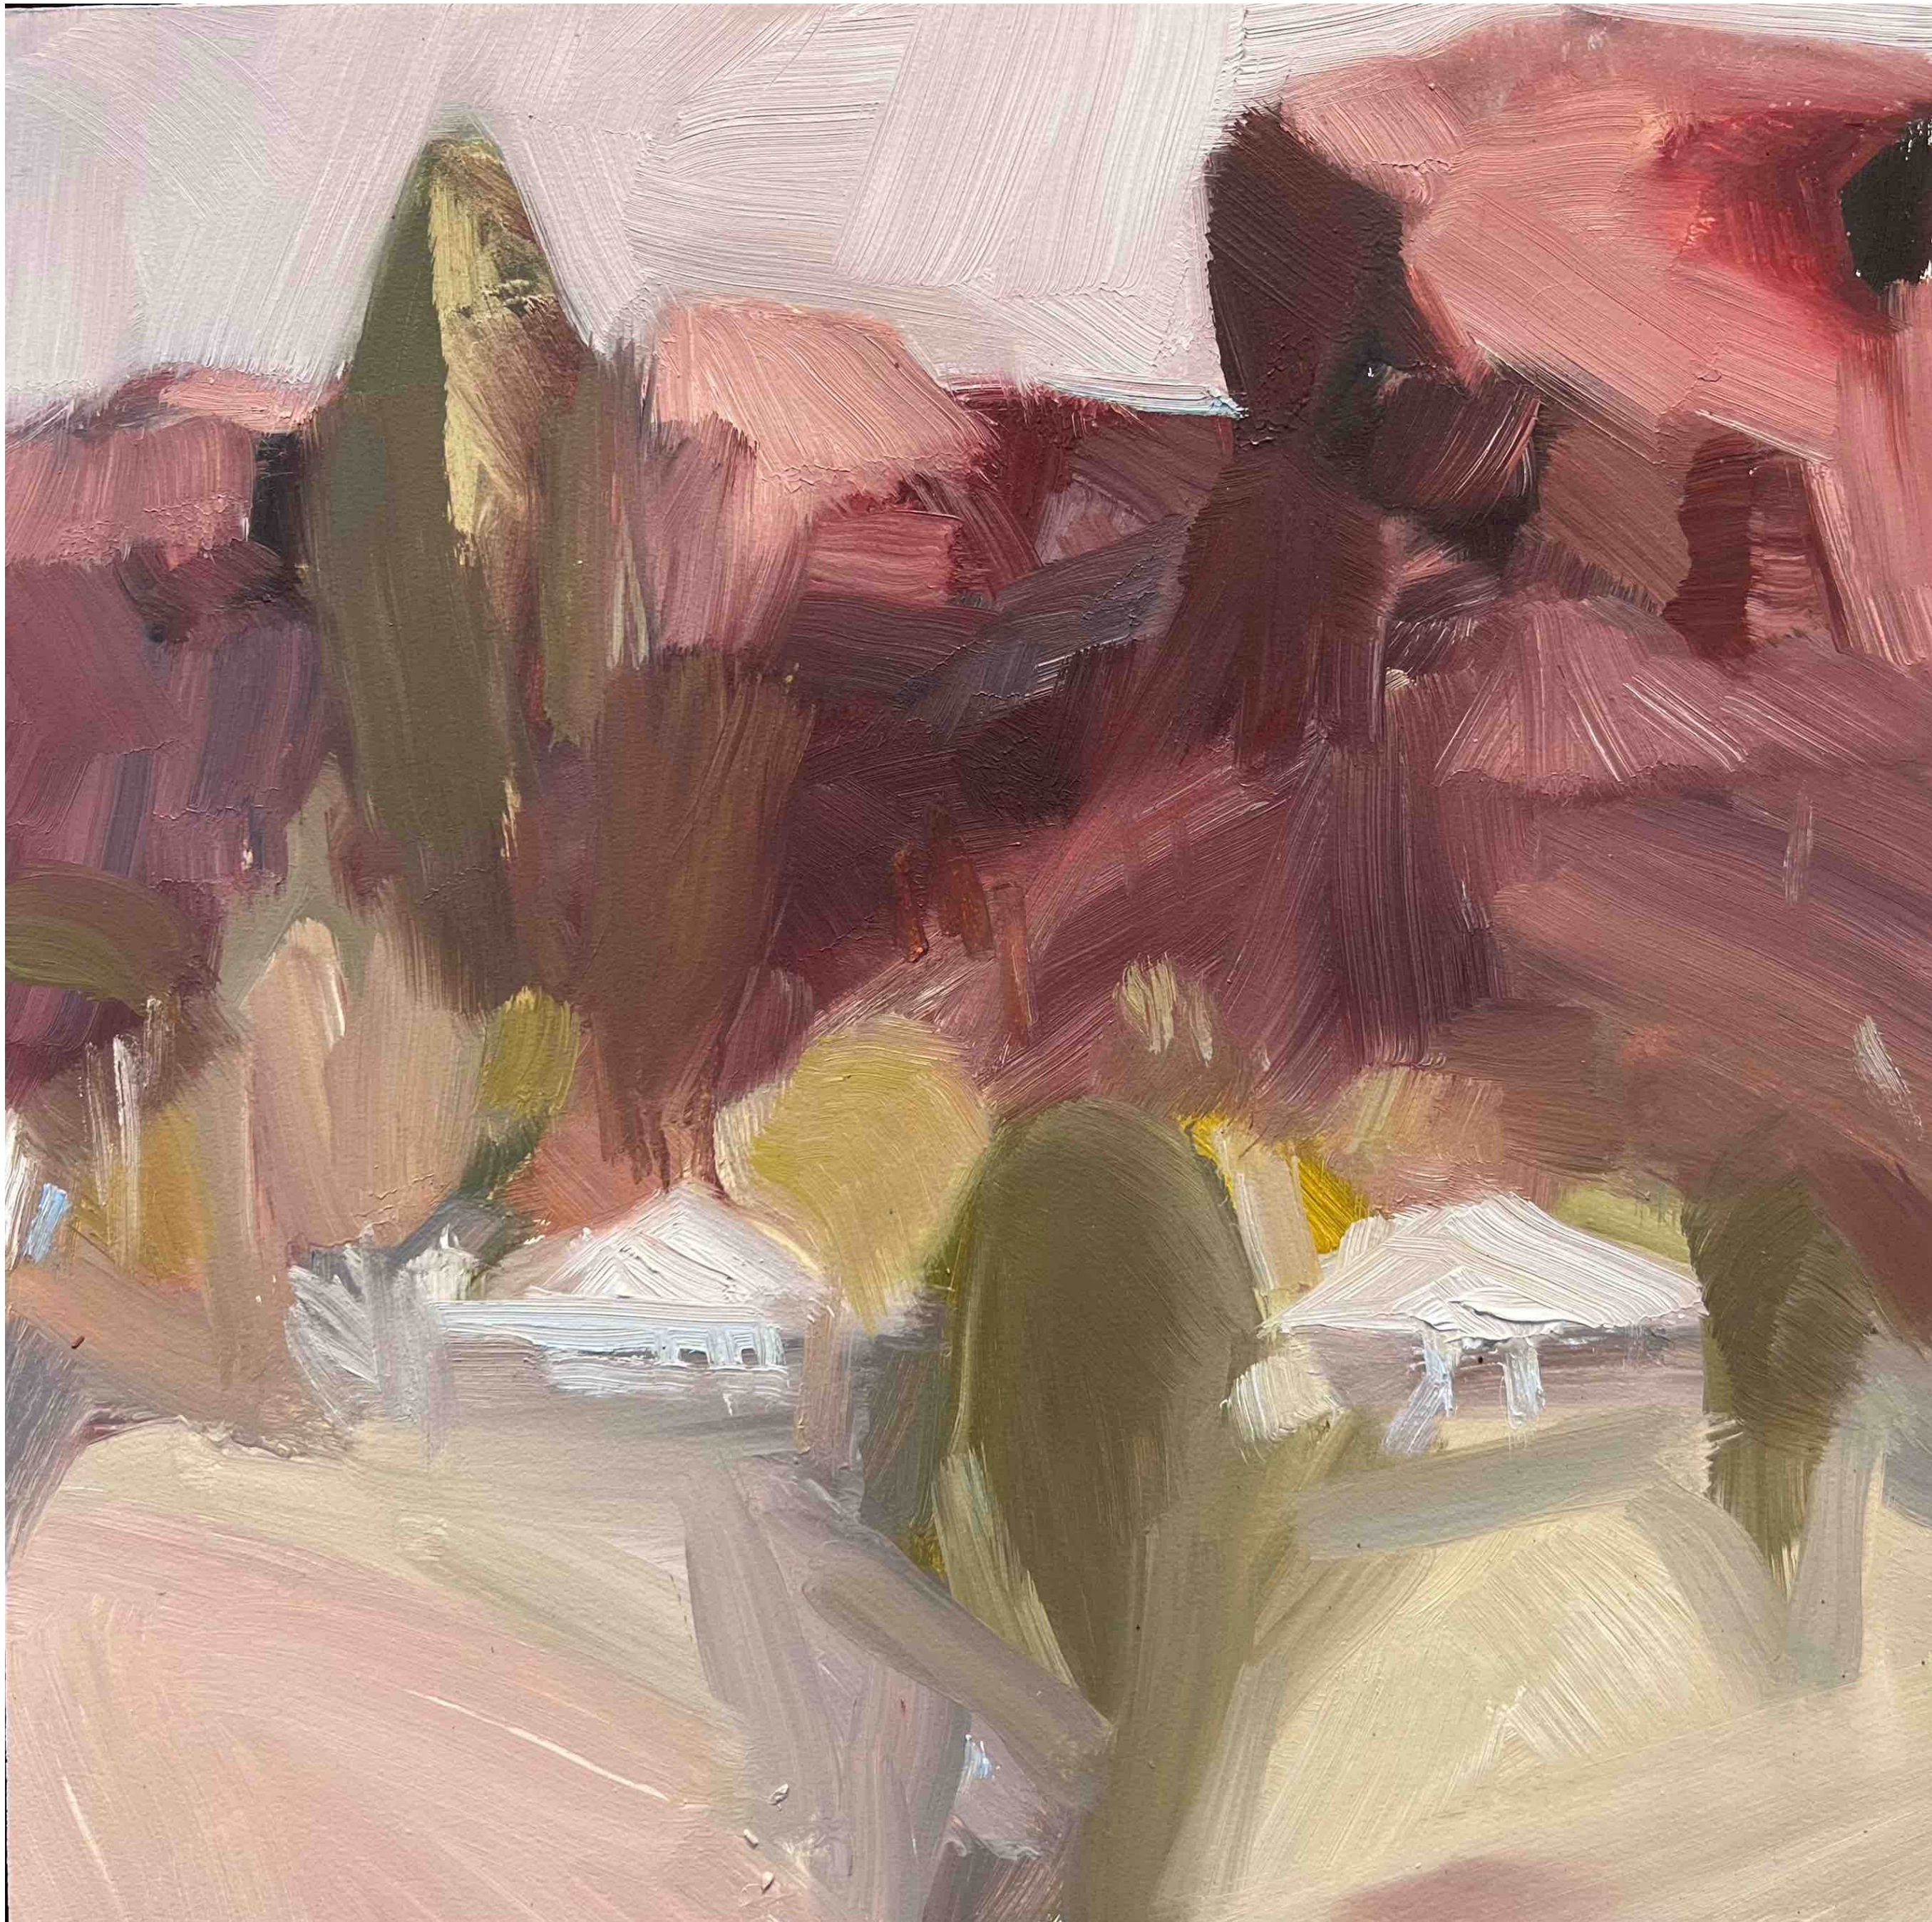

Red Escarpment

Oil on birch panel
30 x 30 cm
Tasmanian Oak shadow box frame

$1100