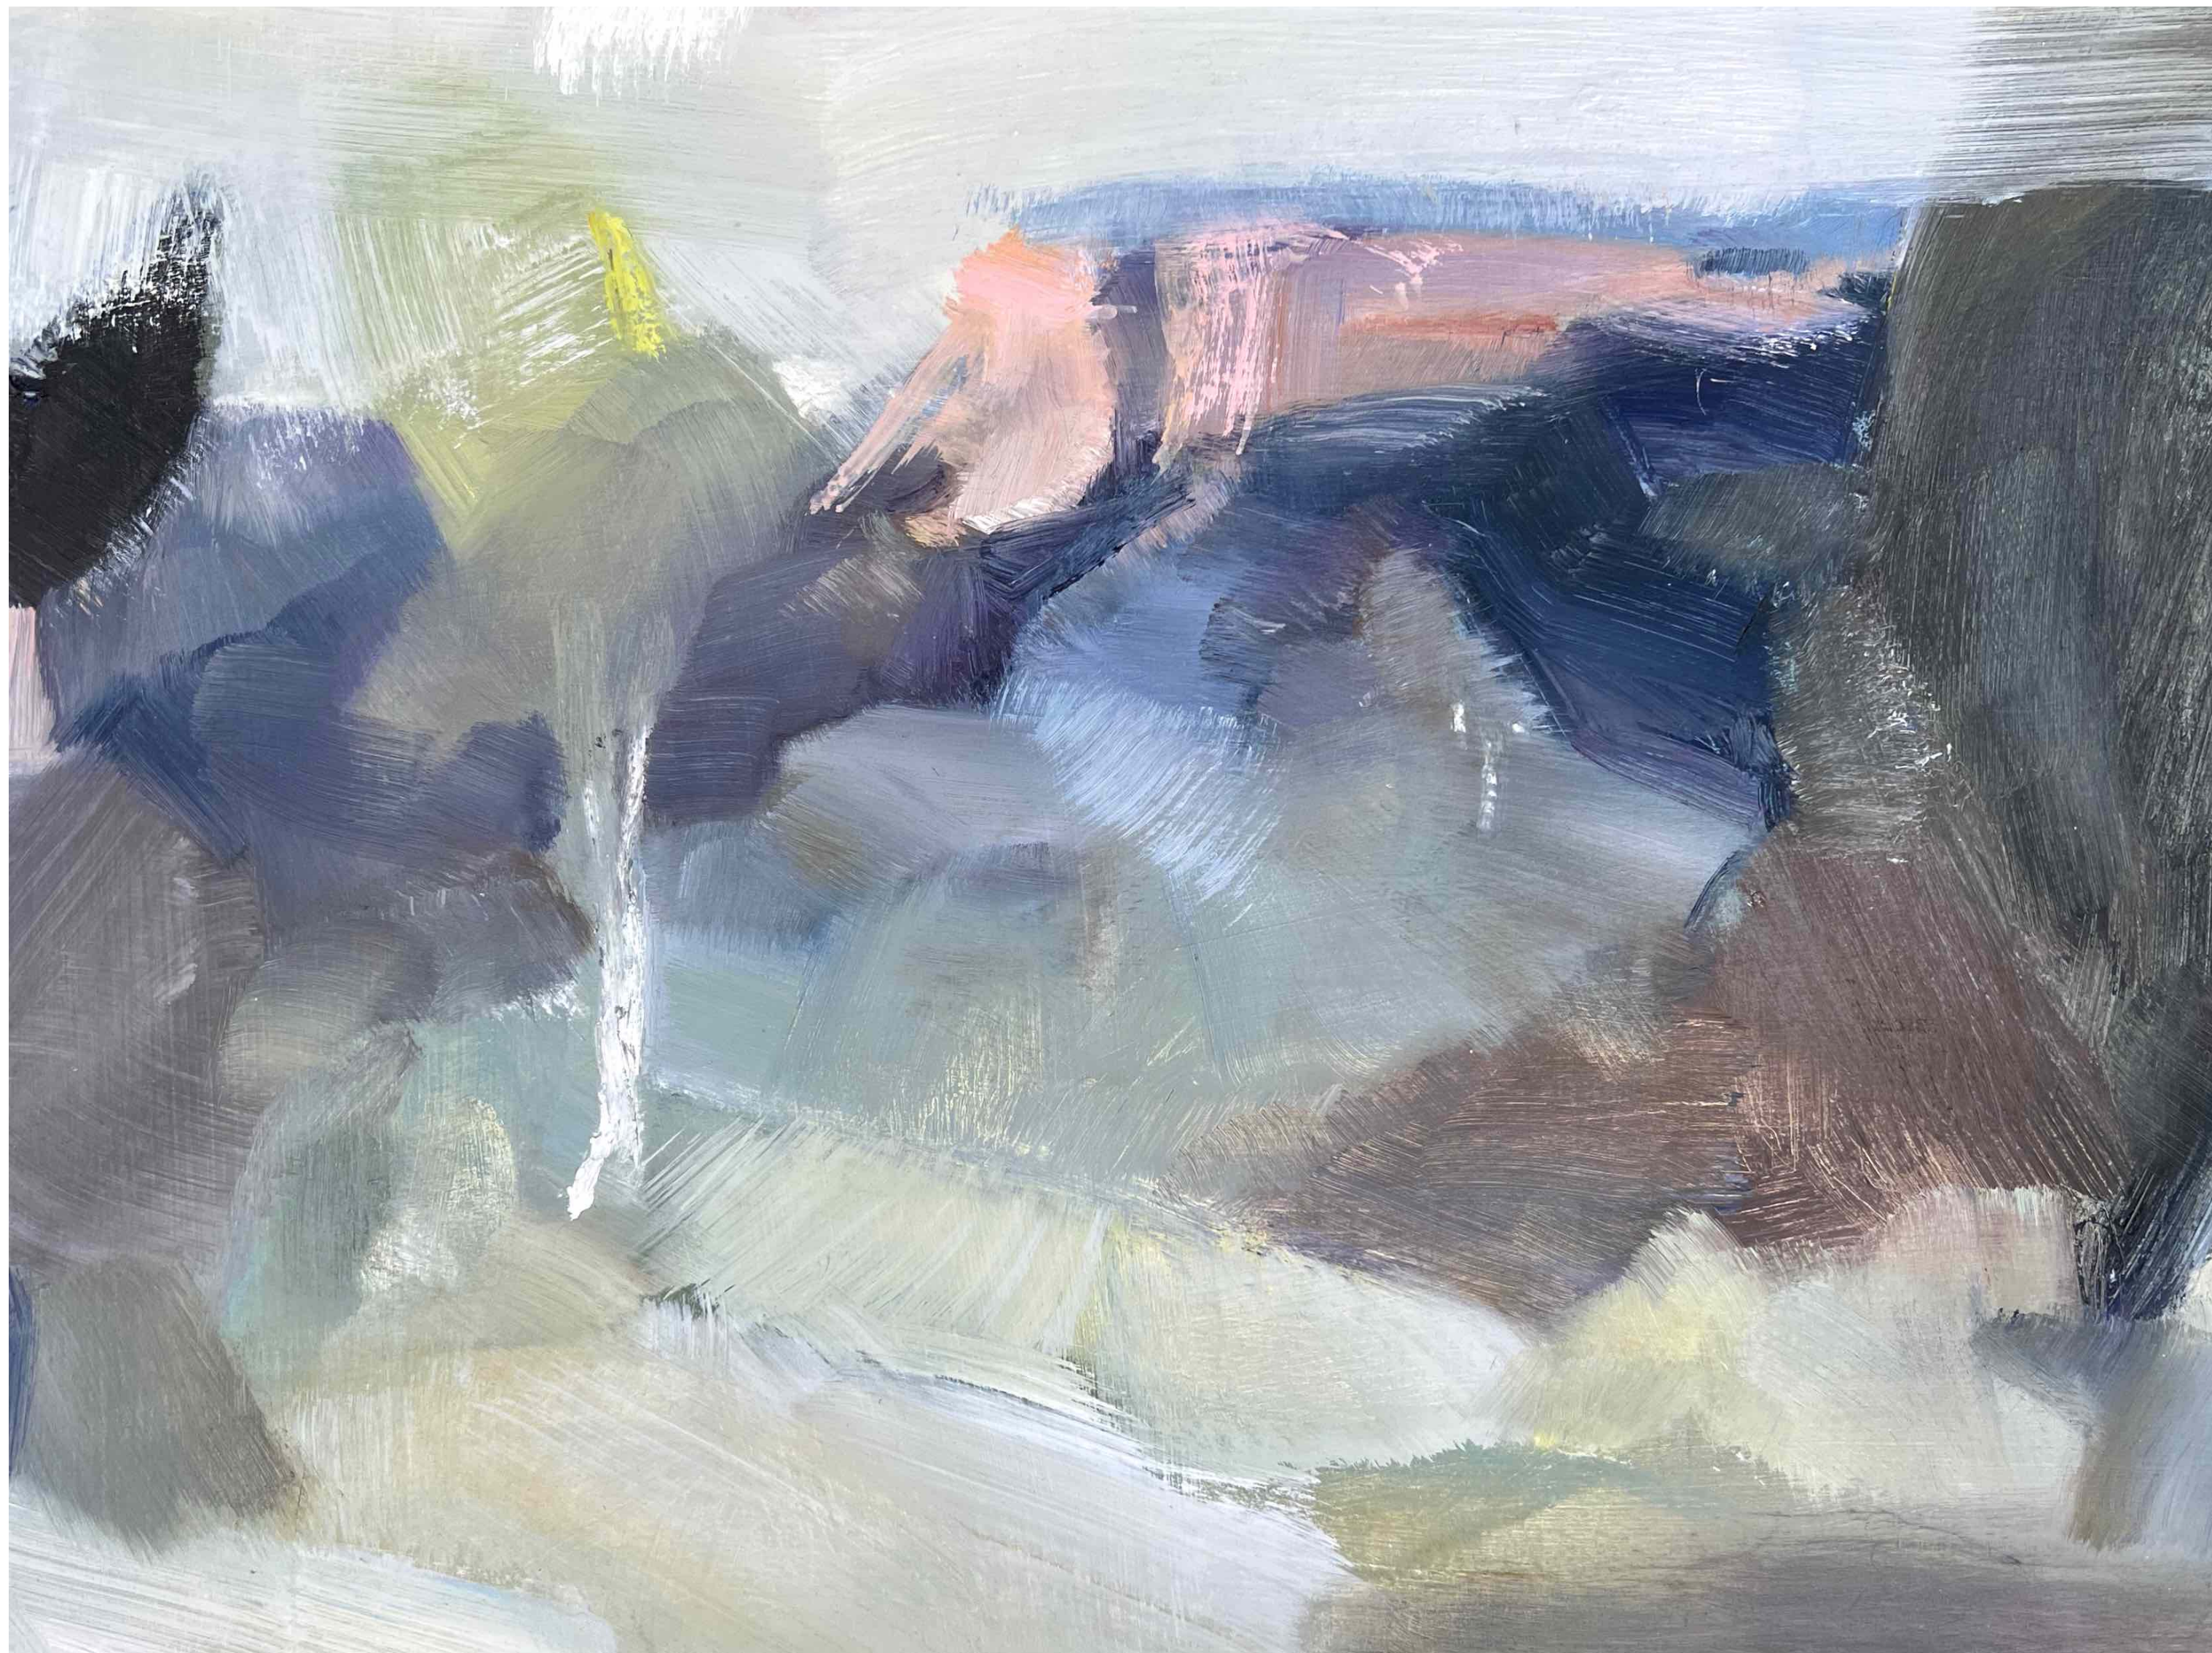

\$1450

Moody Light, Wolgan Valley

Oil on birch panel
30.5 x 40.5 cm
Tasmanian Oak shadow box frame

\$1450

*‘Colour and contrast inspire me,
shapes and depth create beauty’*

Jane Canfield

Grasslands

Oil on polyester canvas
100 x 100 cm
Black timber shadow box frame