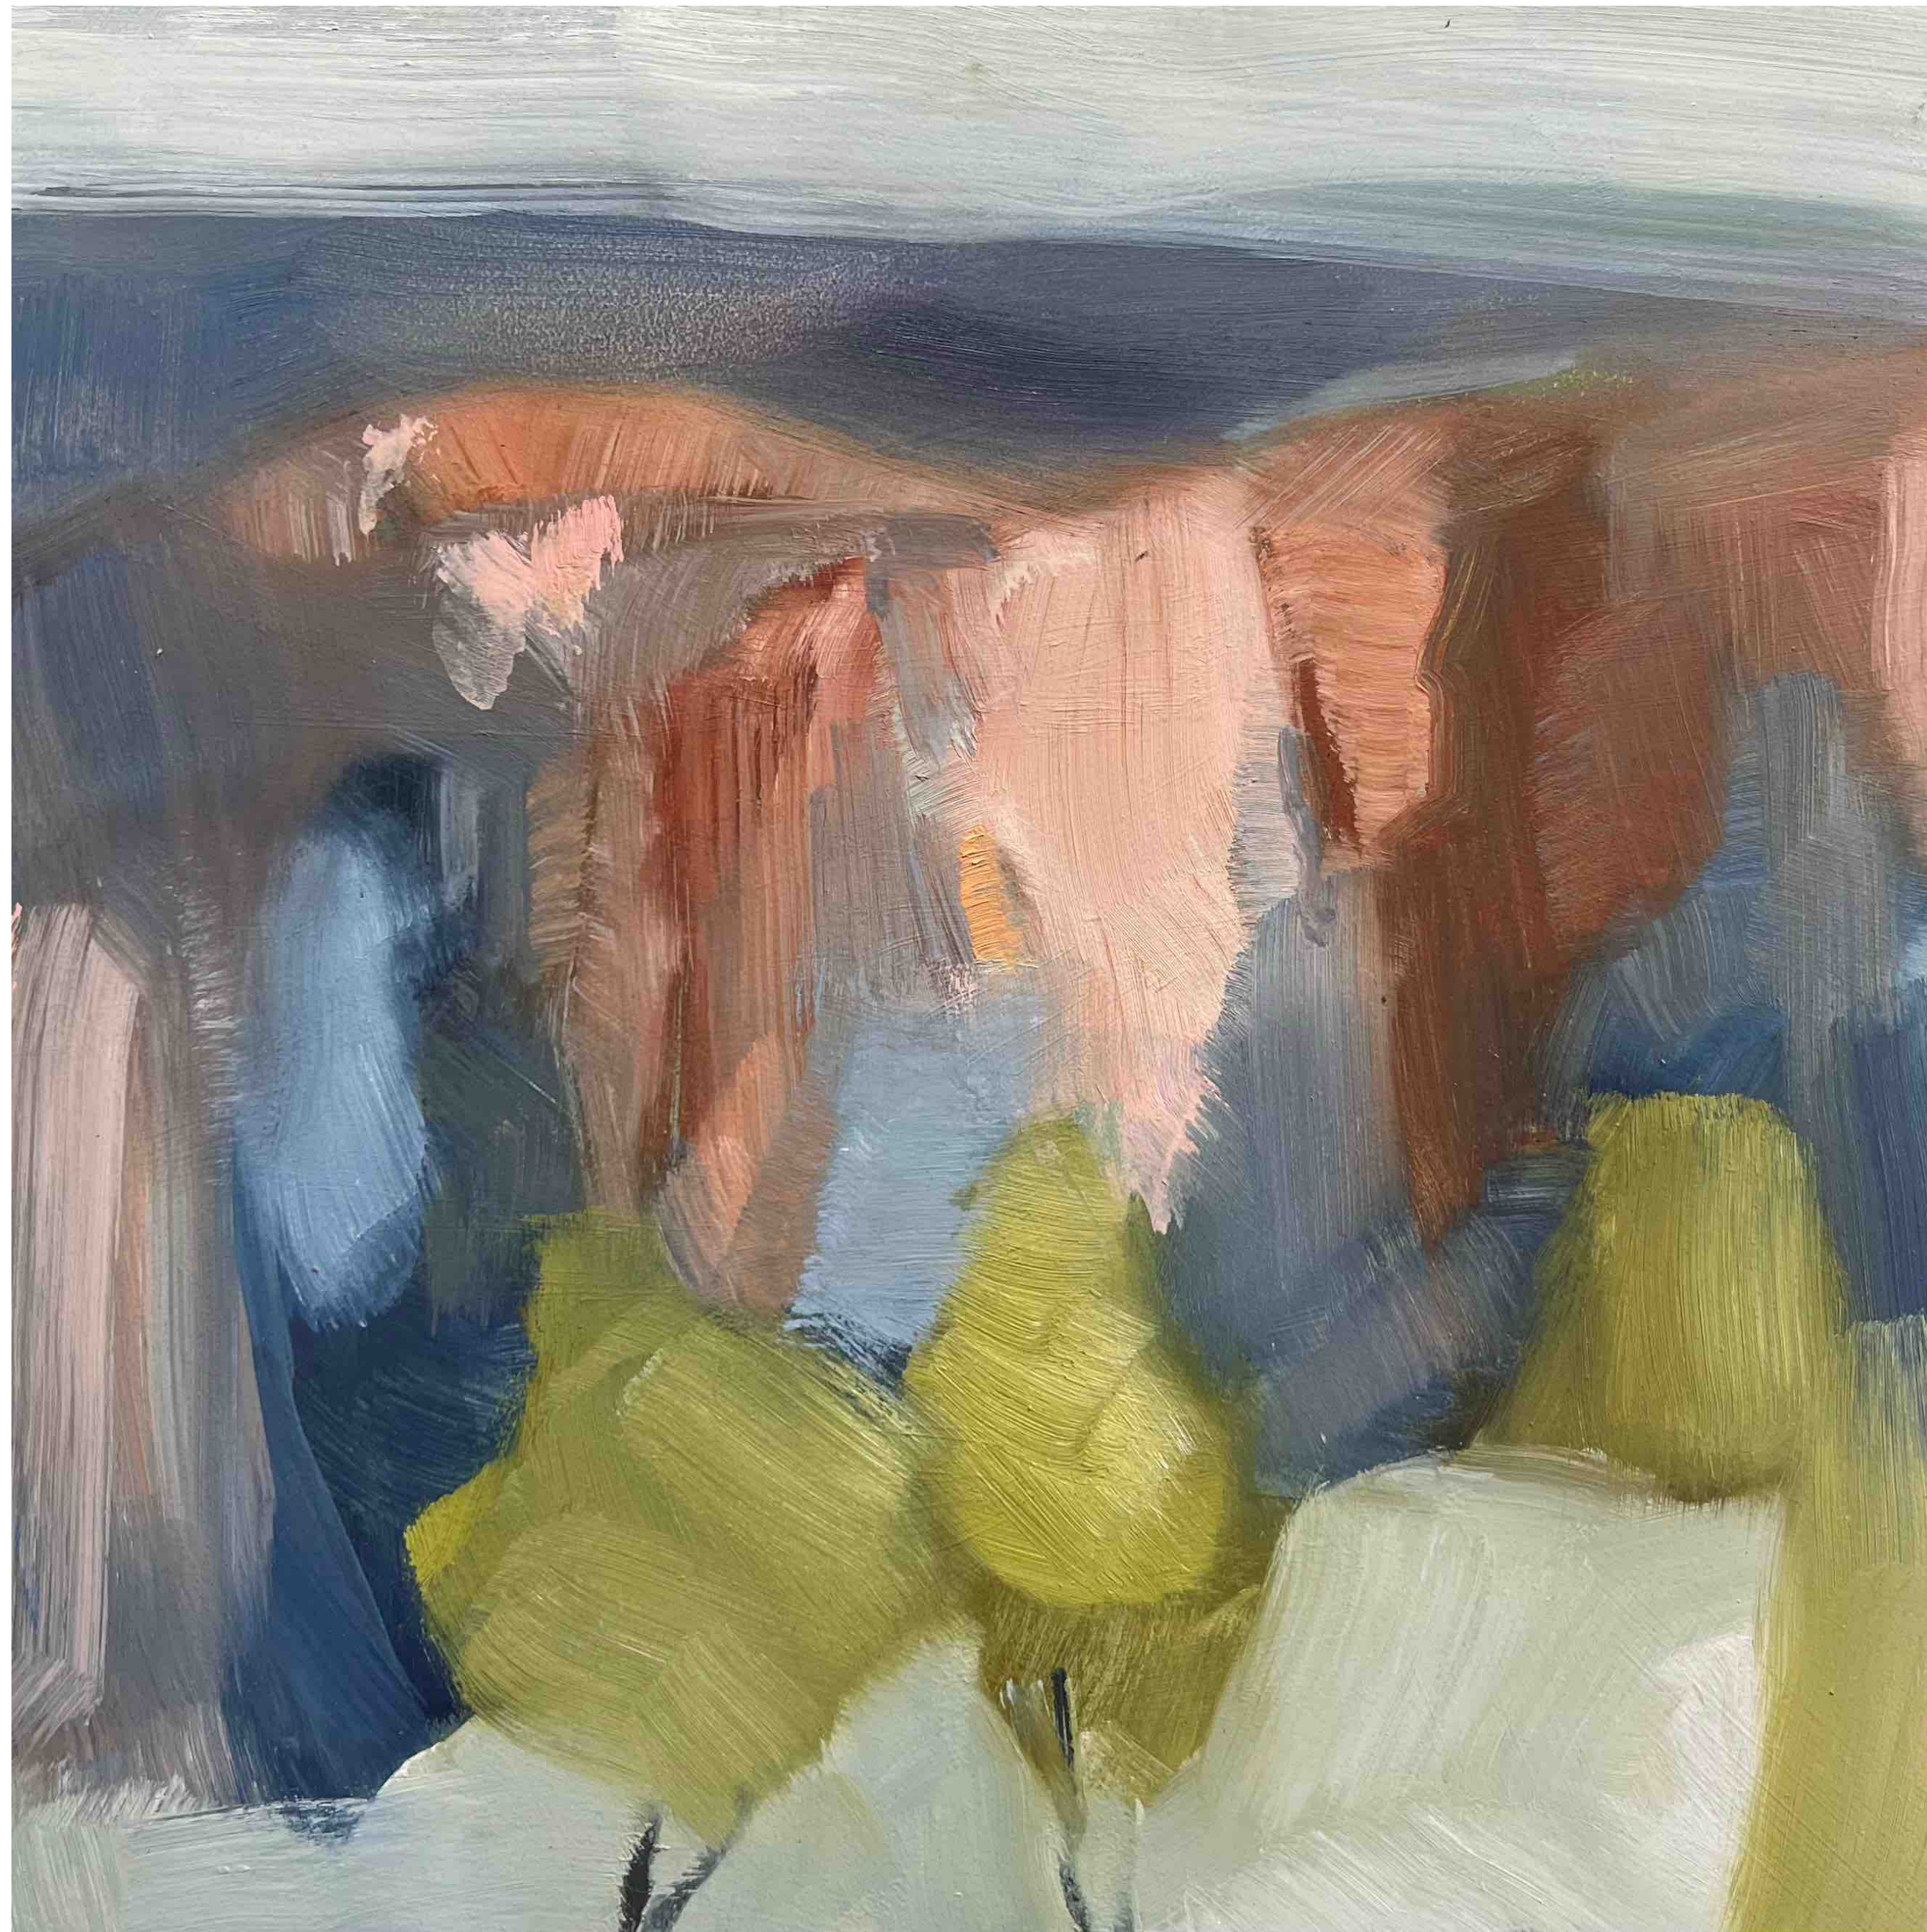

\$1450

Moody Light, Wolgan Valley

Oil on birch panel
30.5 x 40.5 cm
Tasmanian Oak shadow box frame

\$1450

*‘Colour and contrast inspire me,
shapes and depth create beauty’*

Jane Canfield

Grasslands

Oil on polyester canvas
100 x 100 cm
Black timber shadow box frame

\$4800

Over The Wolgan Valley

Oil on polyester canvas
71 x 71 cm
Black timber shadow box frame

\$2800

Two Trees

Oil on birch panel

30 x 30 cm

Black timber shadow box frame