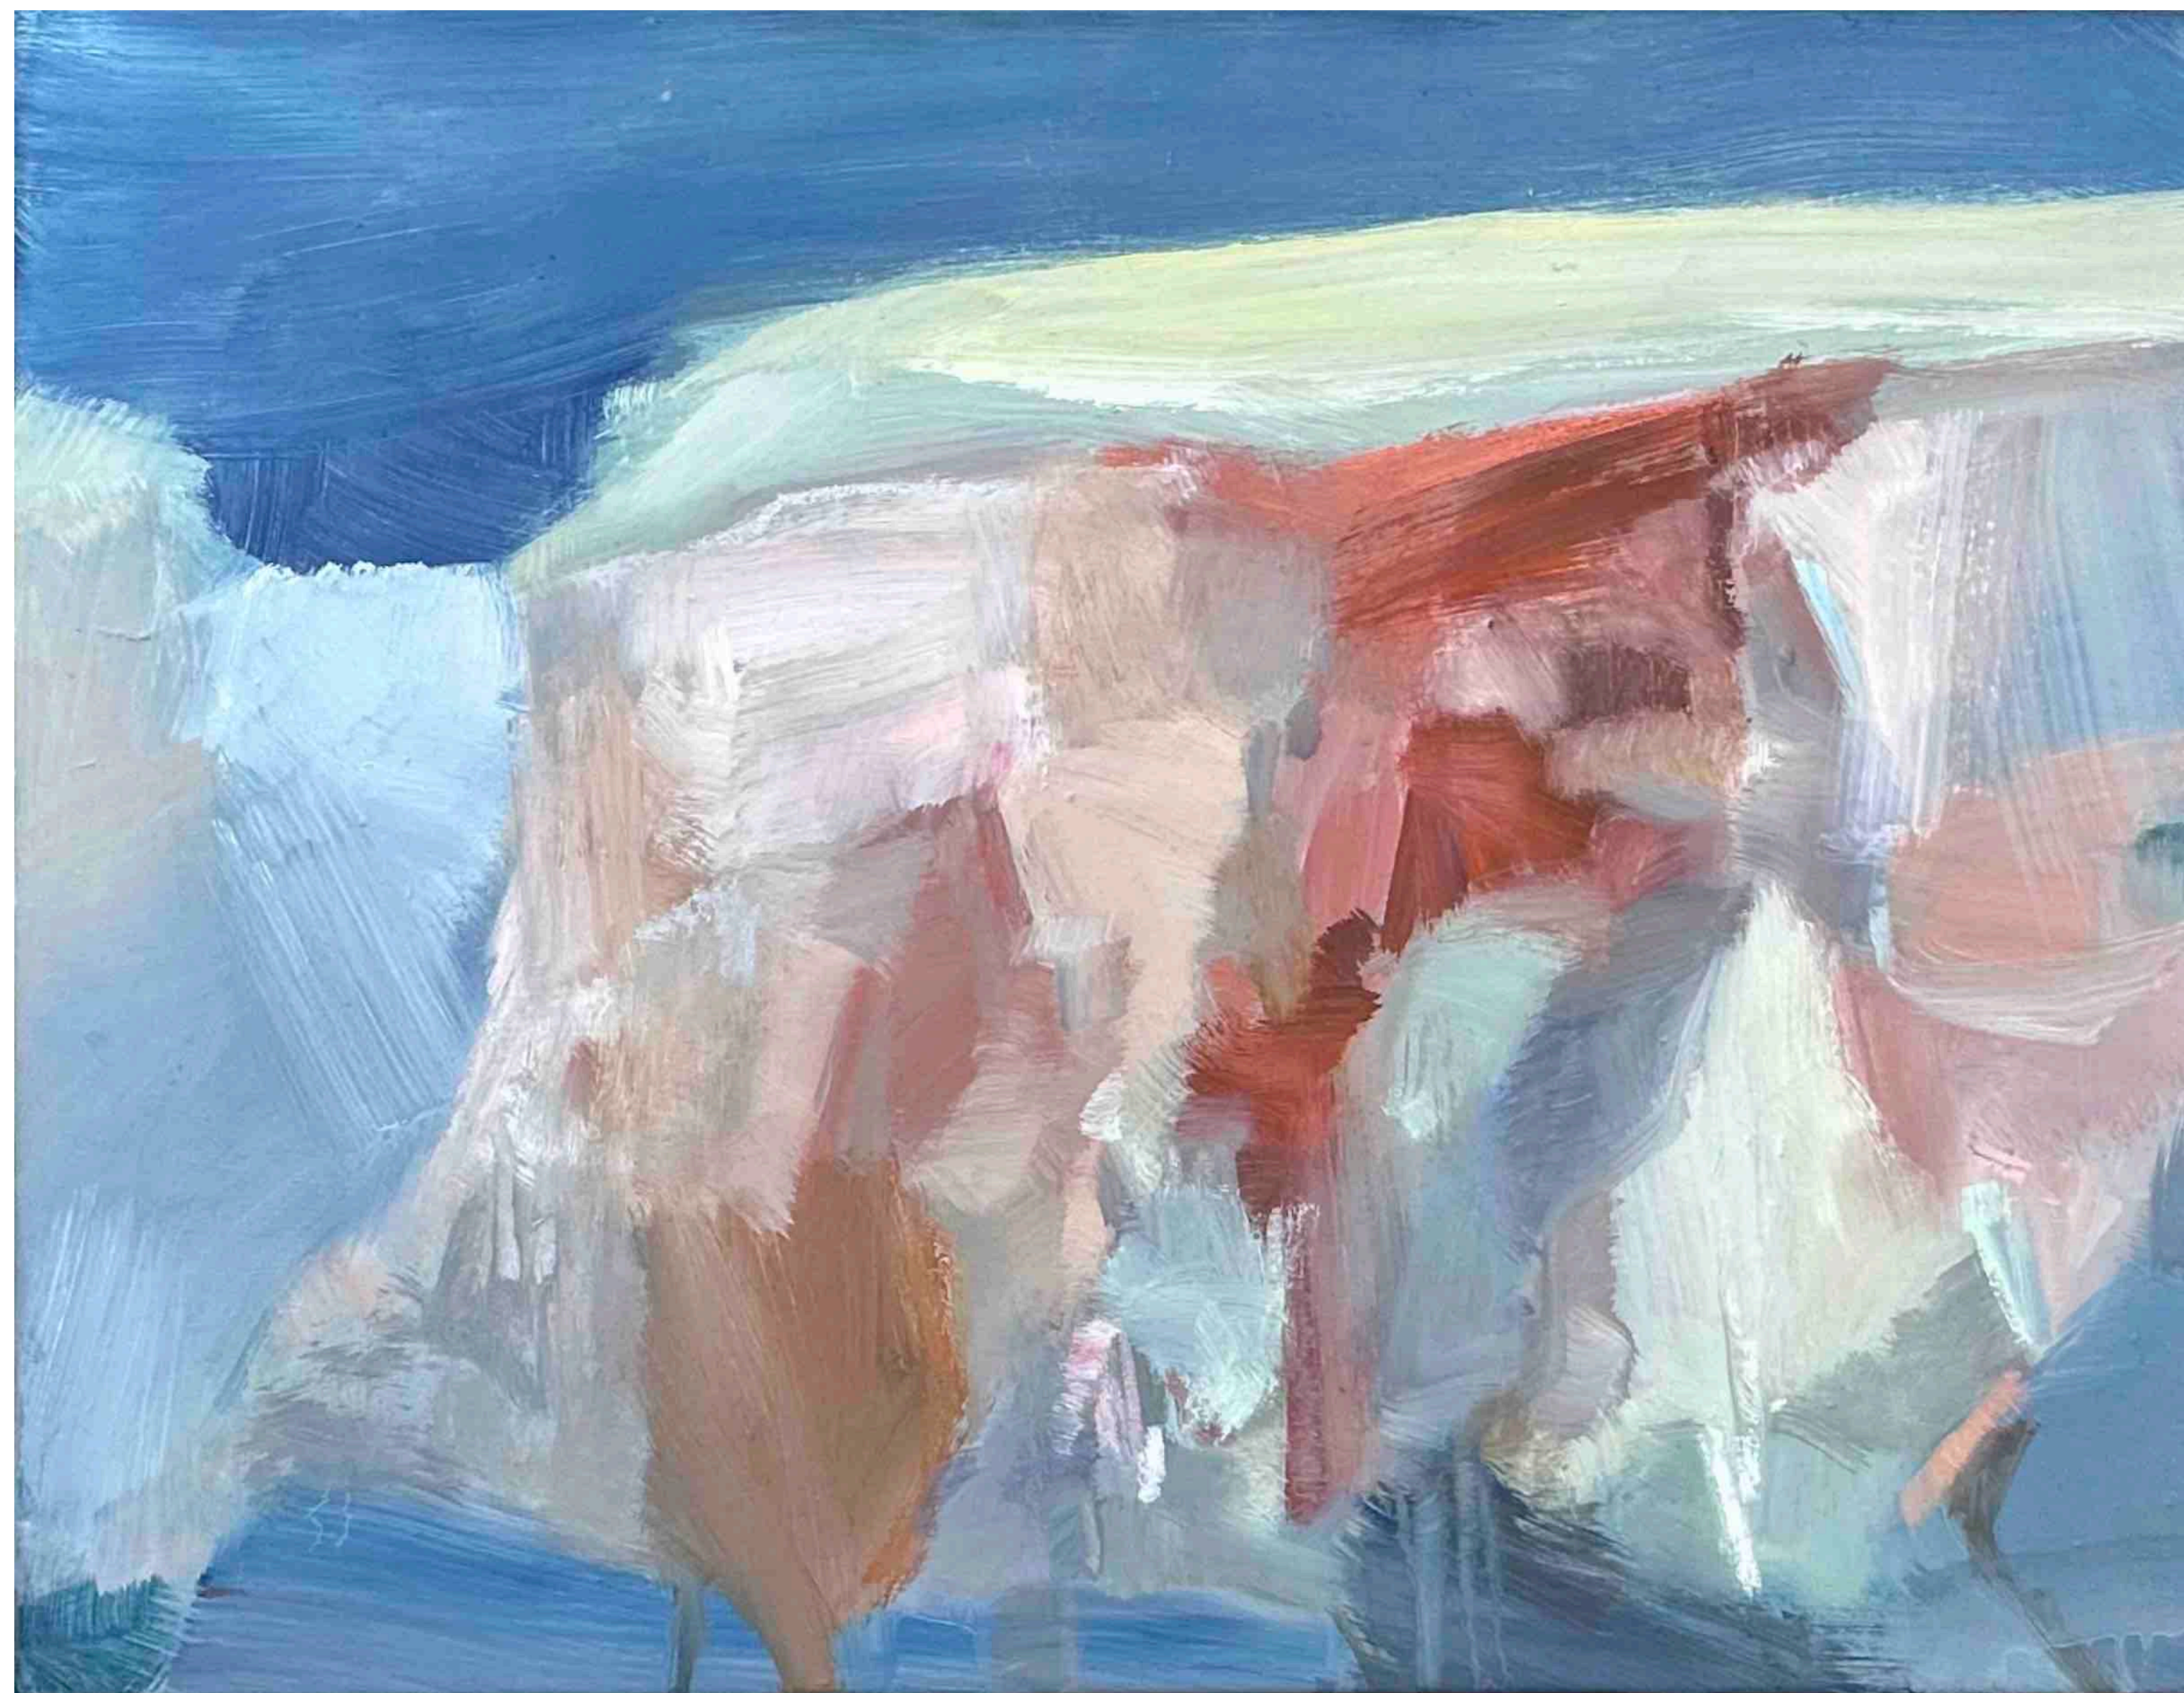

Night Cliffs II

Oil on birch panel
51 x 61 cm
Black timber shadow box frame

$2200