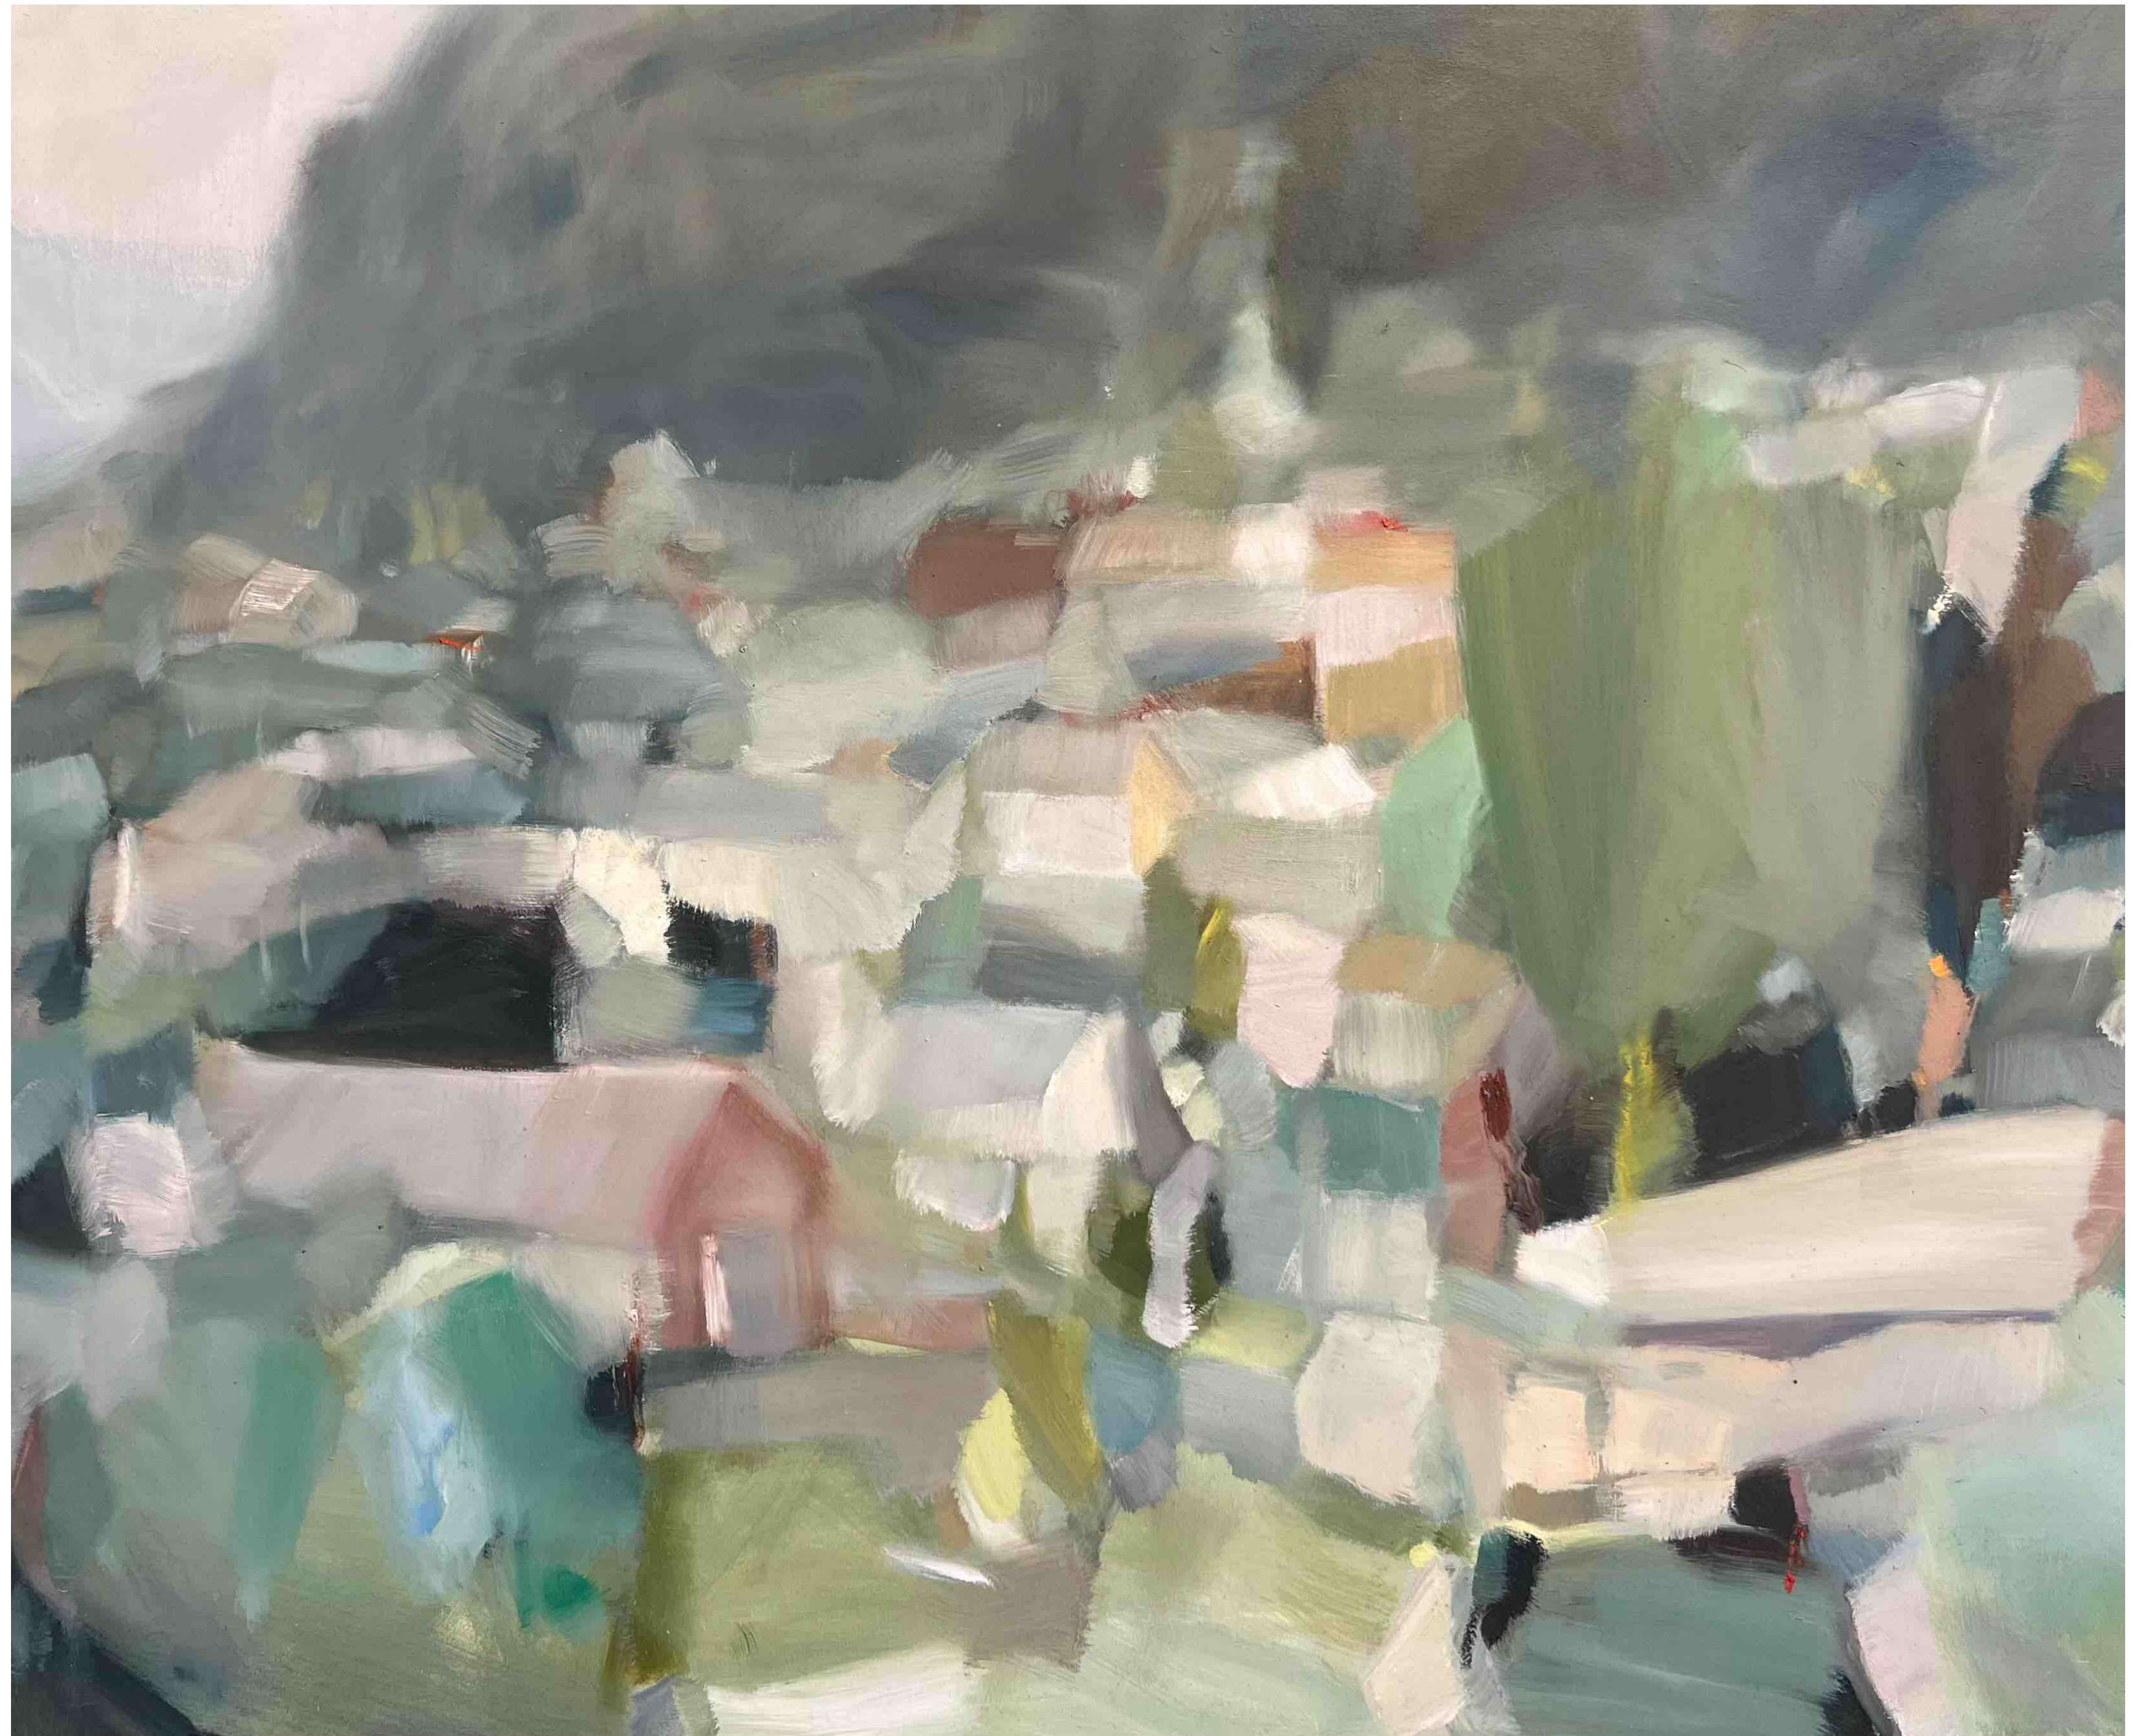

Vale of Clwydd

Oil on polyester canvas
90 x 120 cm
Black timber shadow box frame

$4900