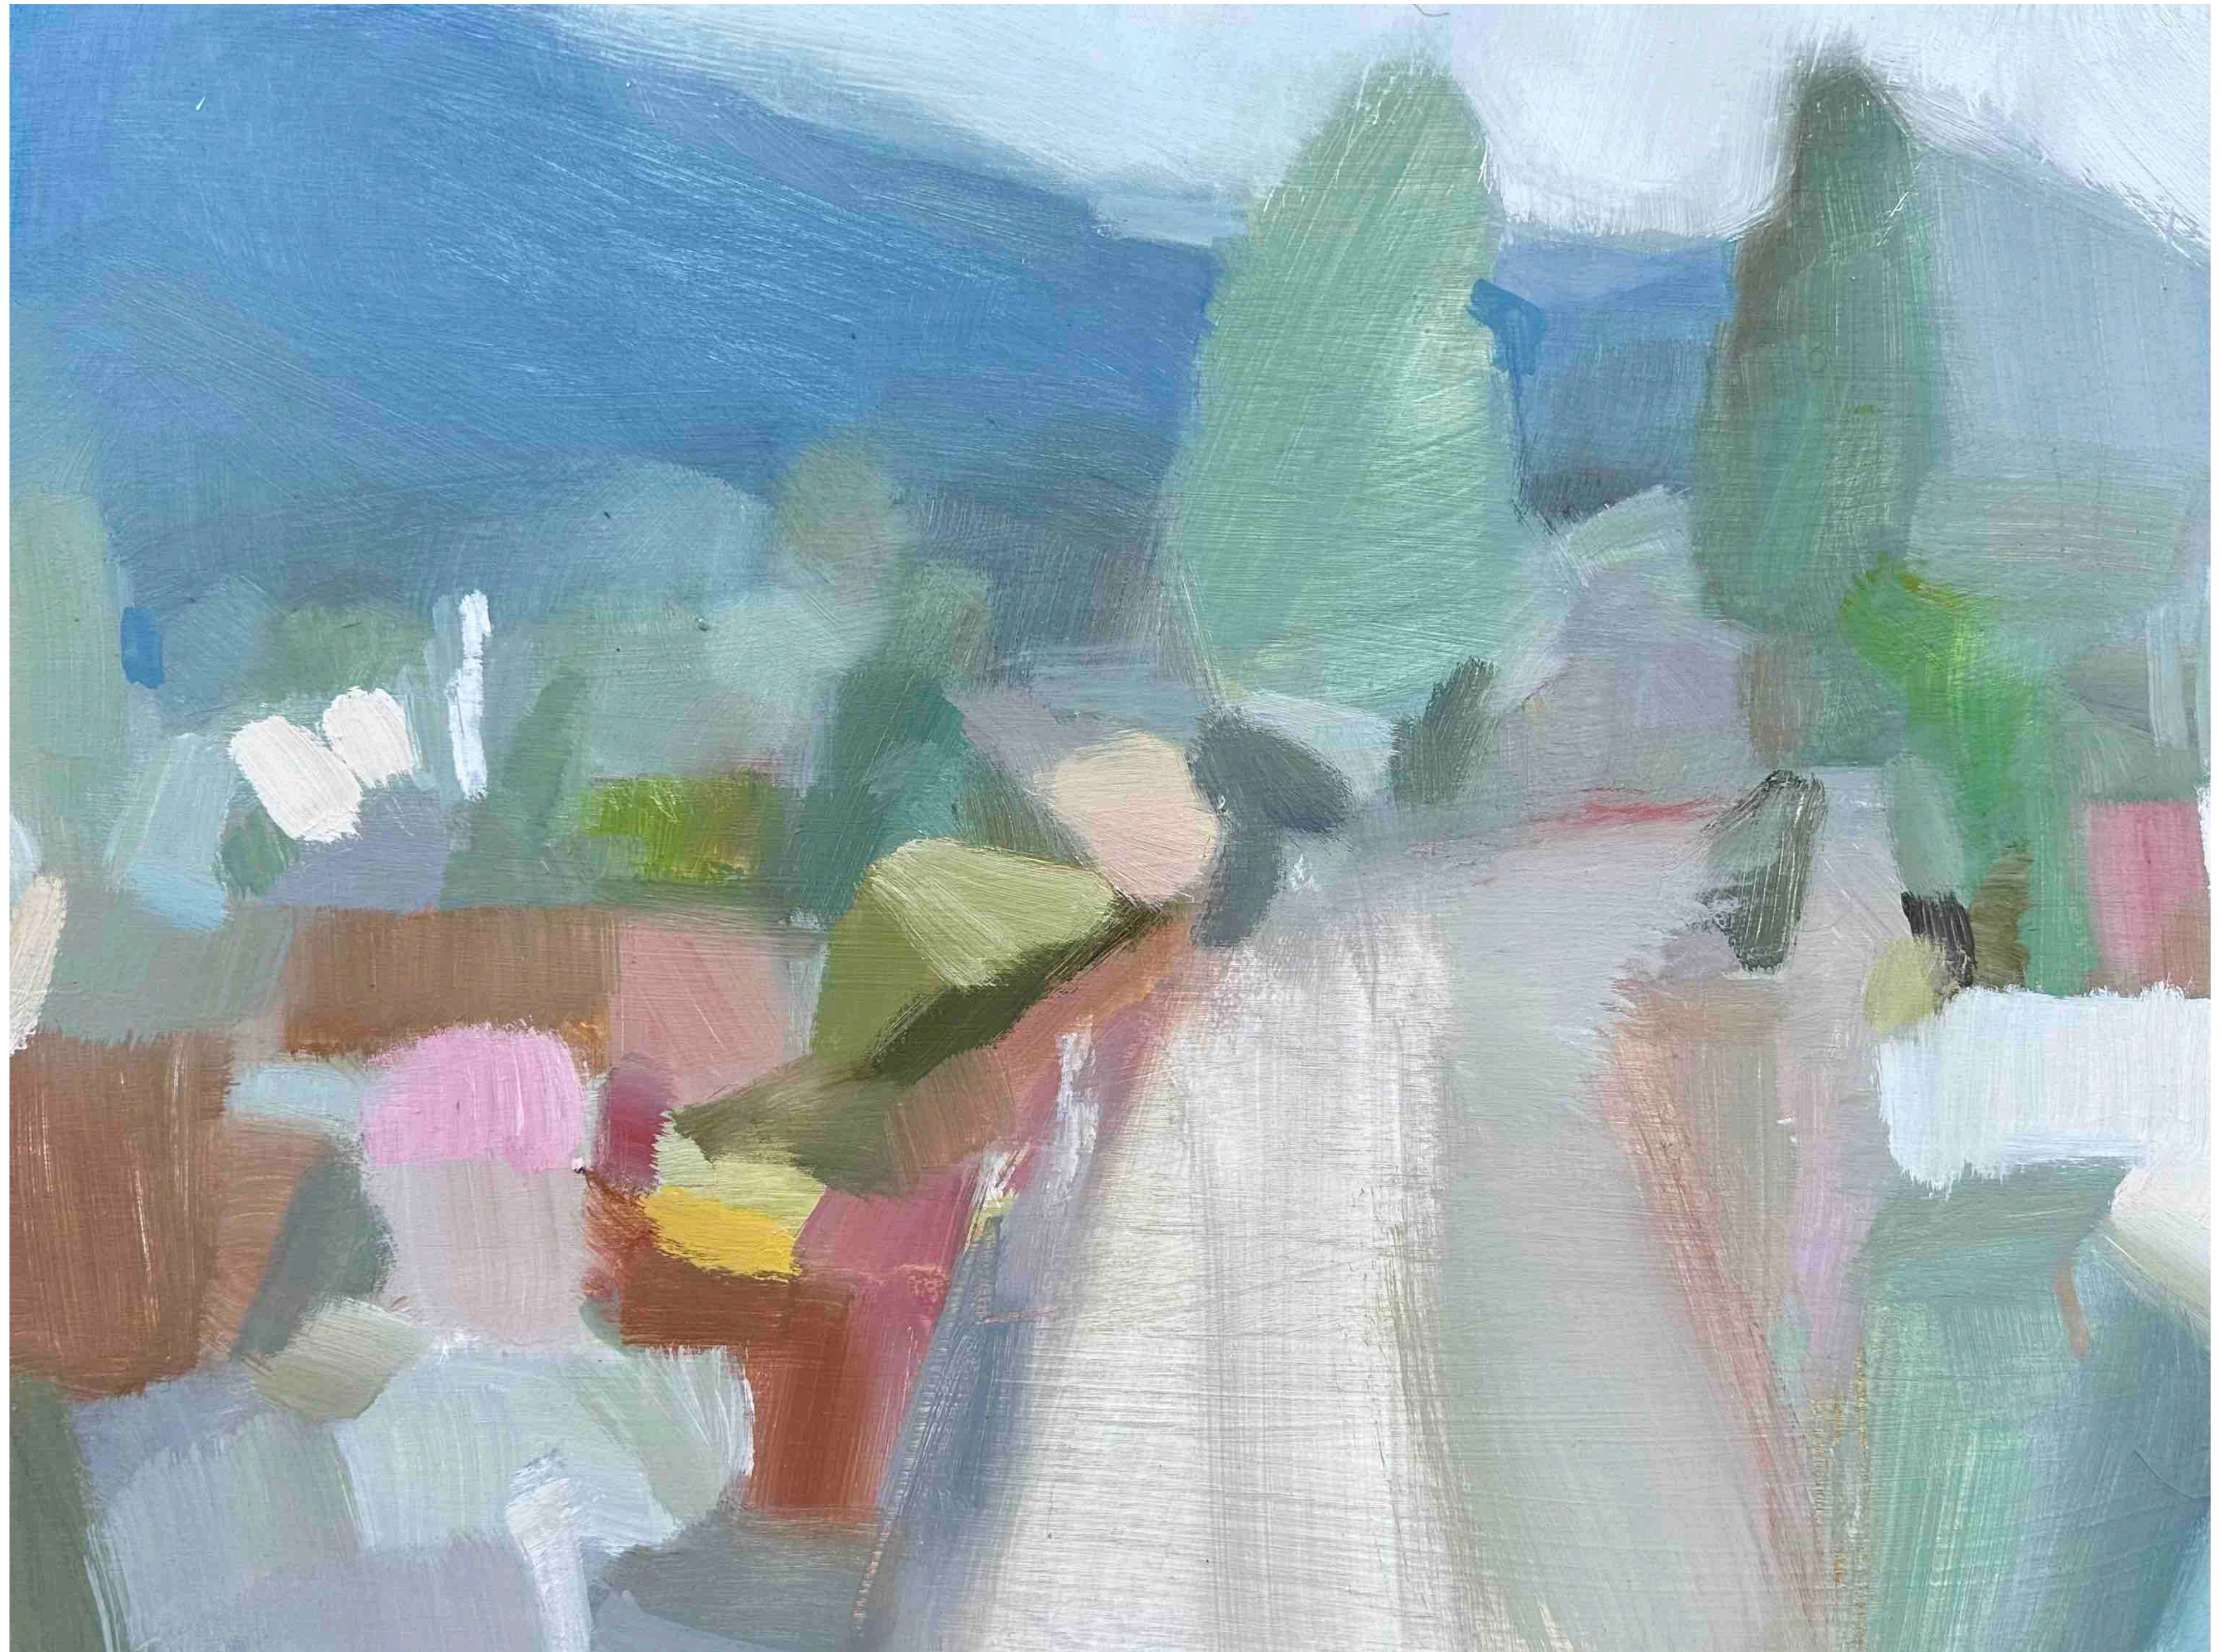

Lithgow

Oil on birch panel
30.5 x 40.5 cm
Black timber shadow box frame

$1450