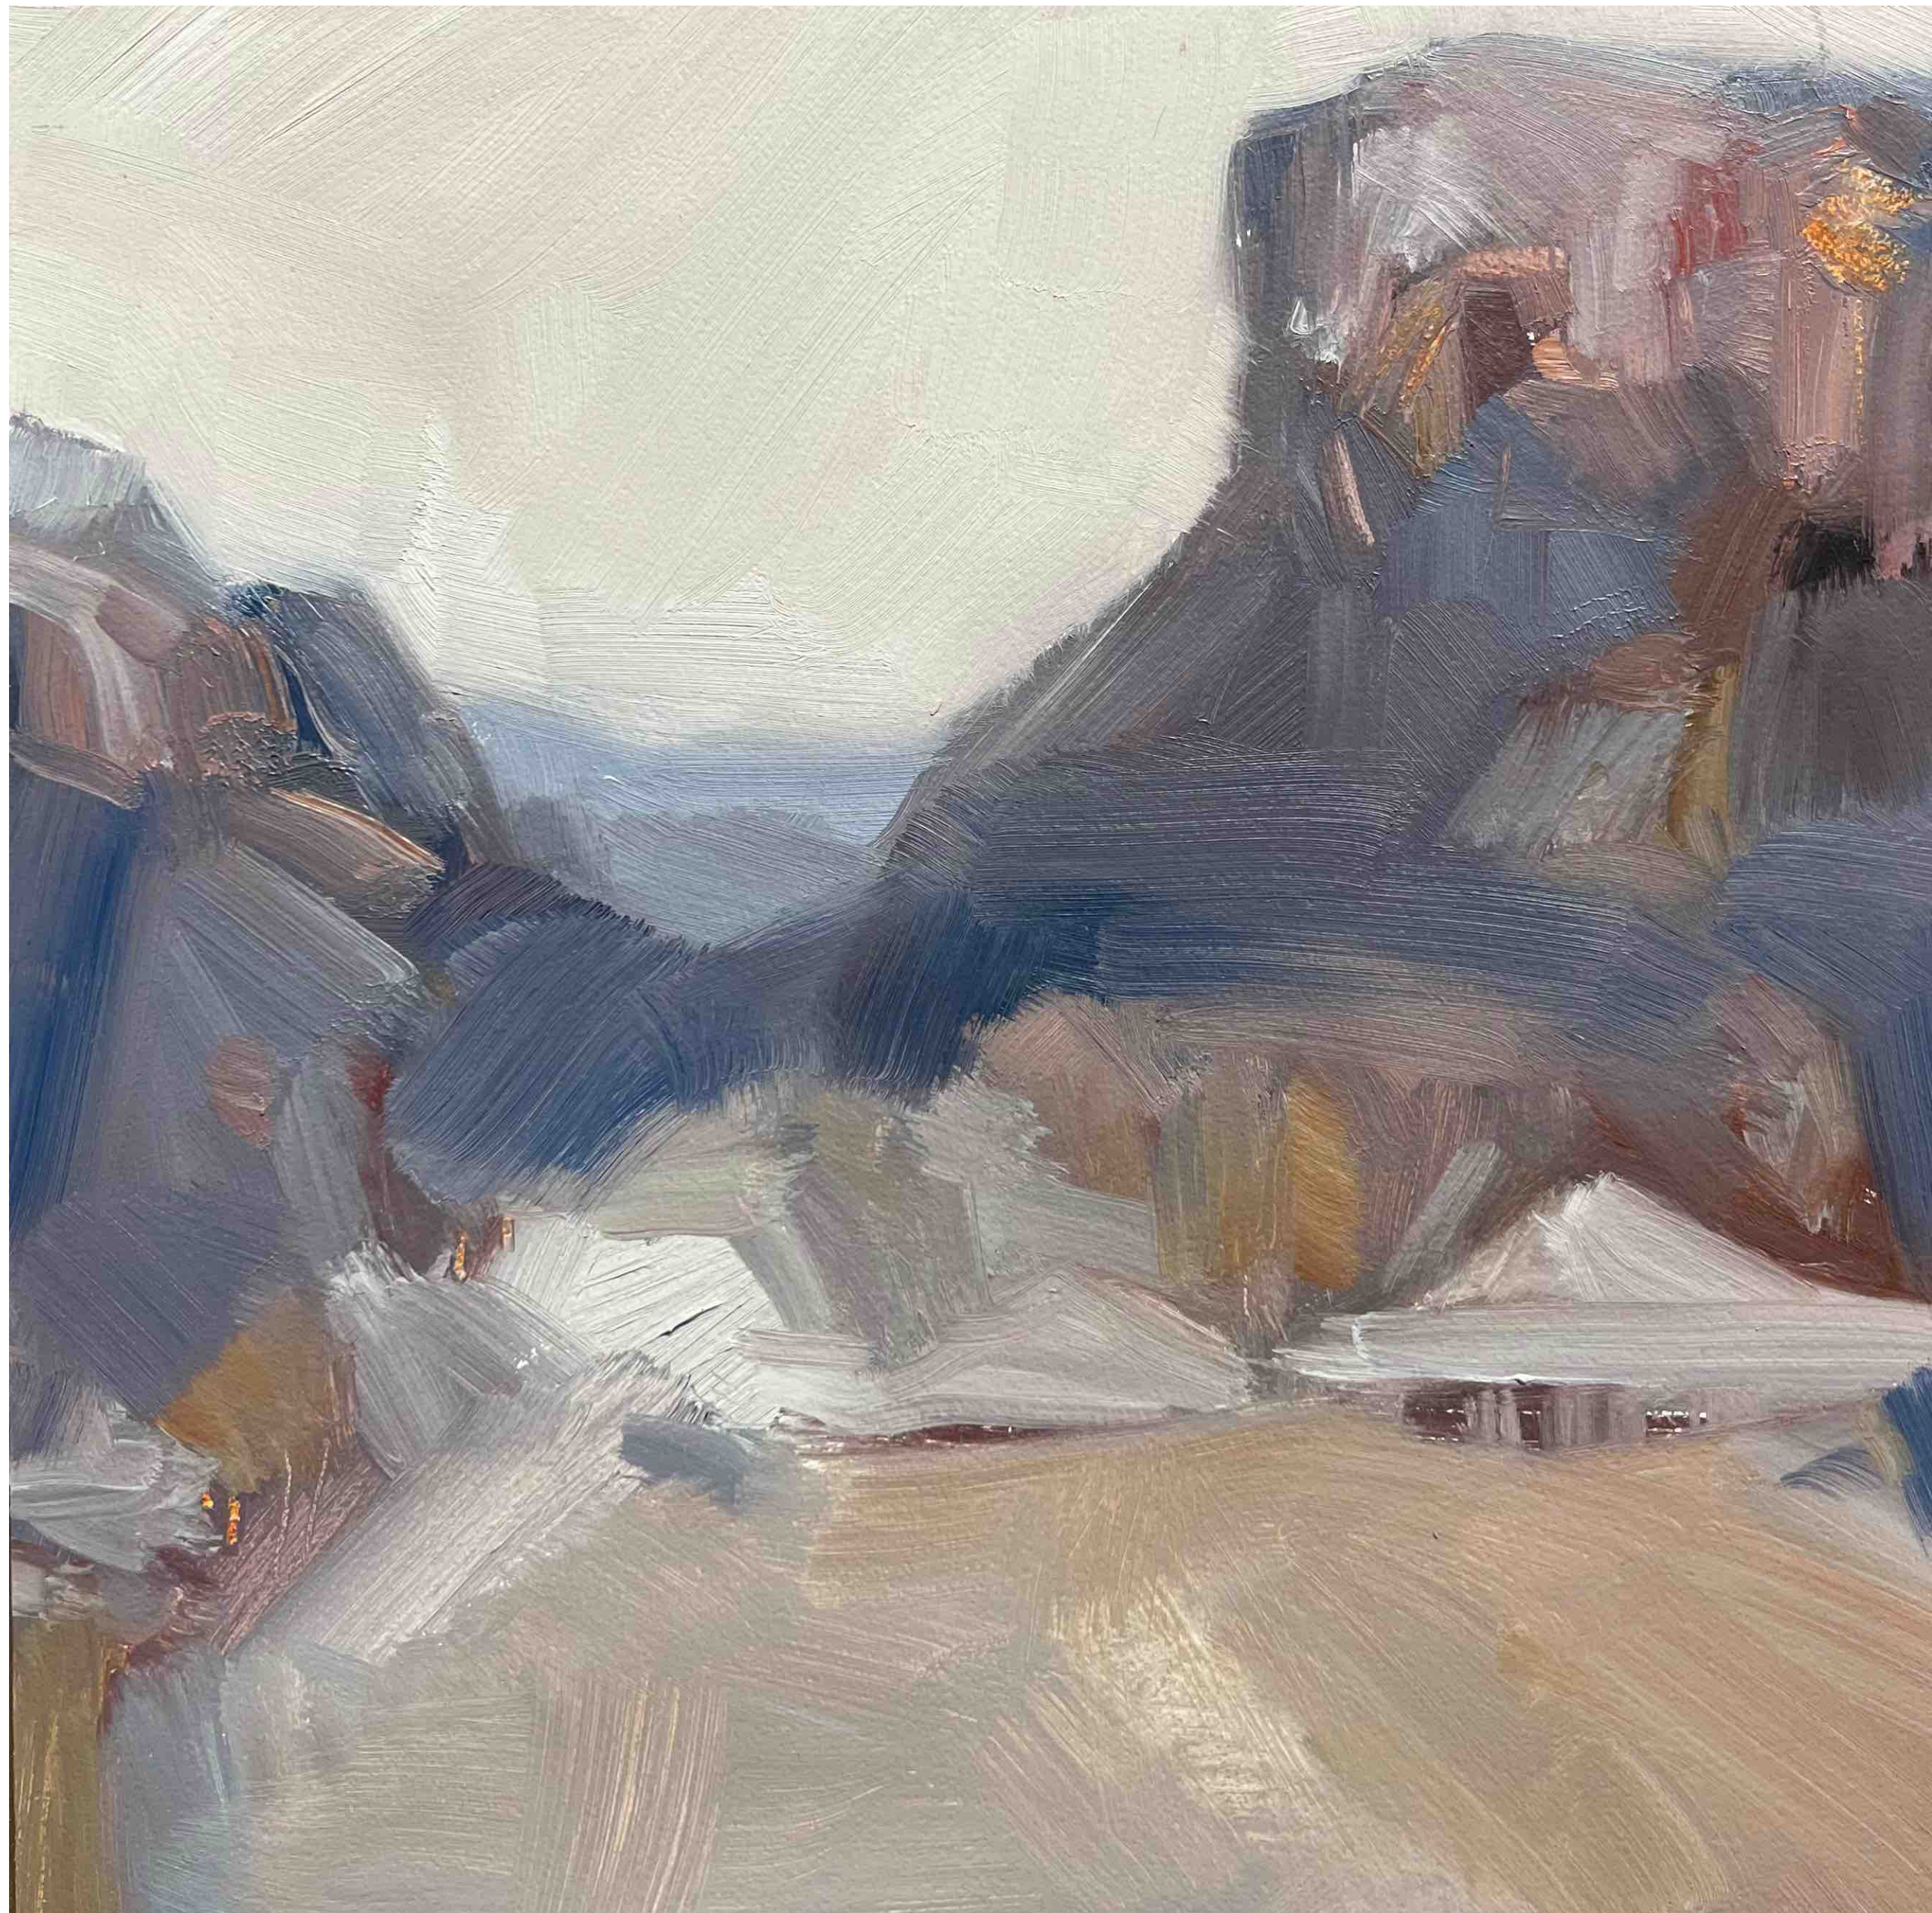

Oil on bird panel
30 x 30 cm
Black timber shadow box frame

\$1100

Escarpment

Oil on birch panel

30 x 30 cm

Tasmanian Oak shadow box frame

\$1100

Late Afternoon Wolgan