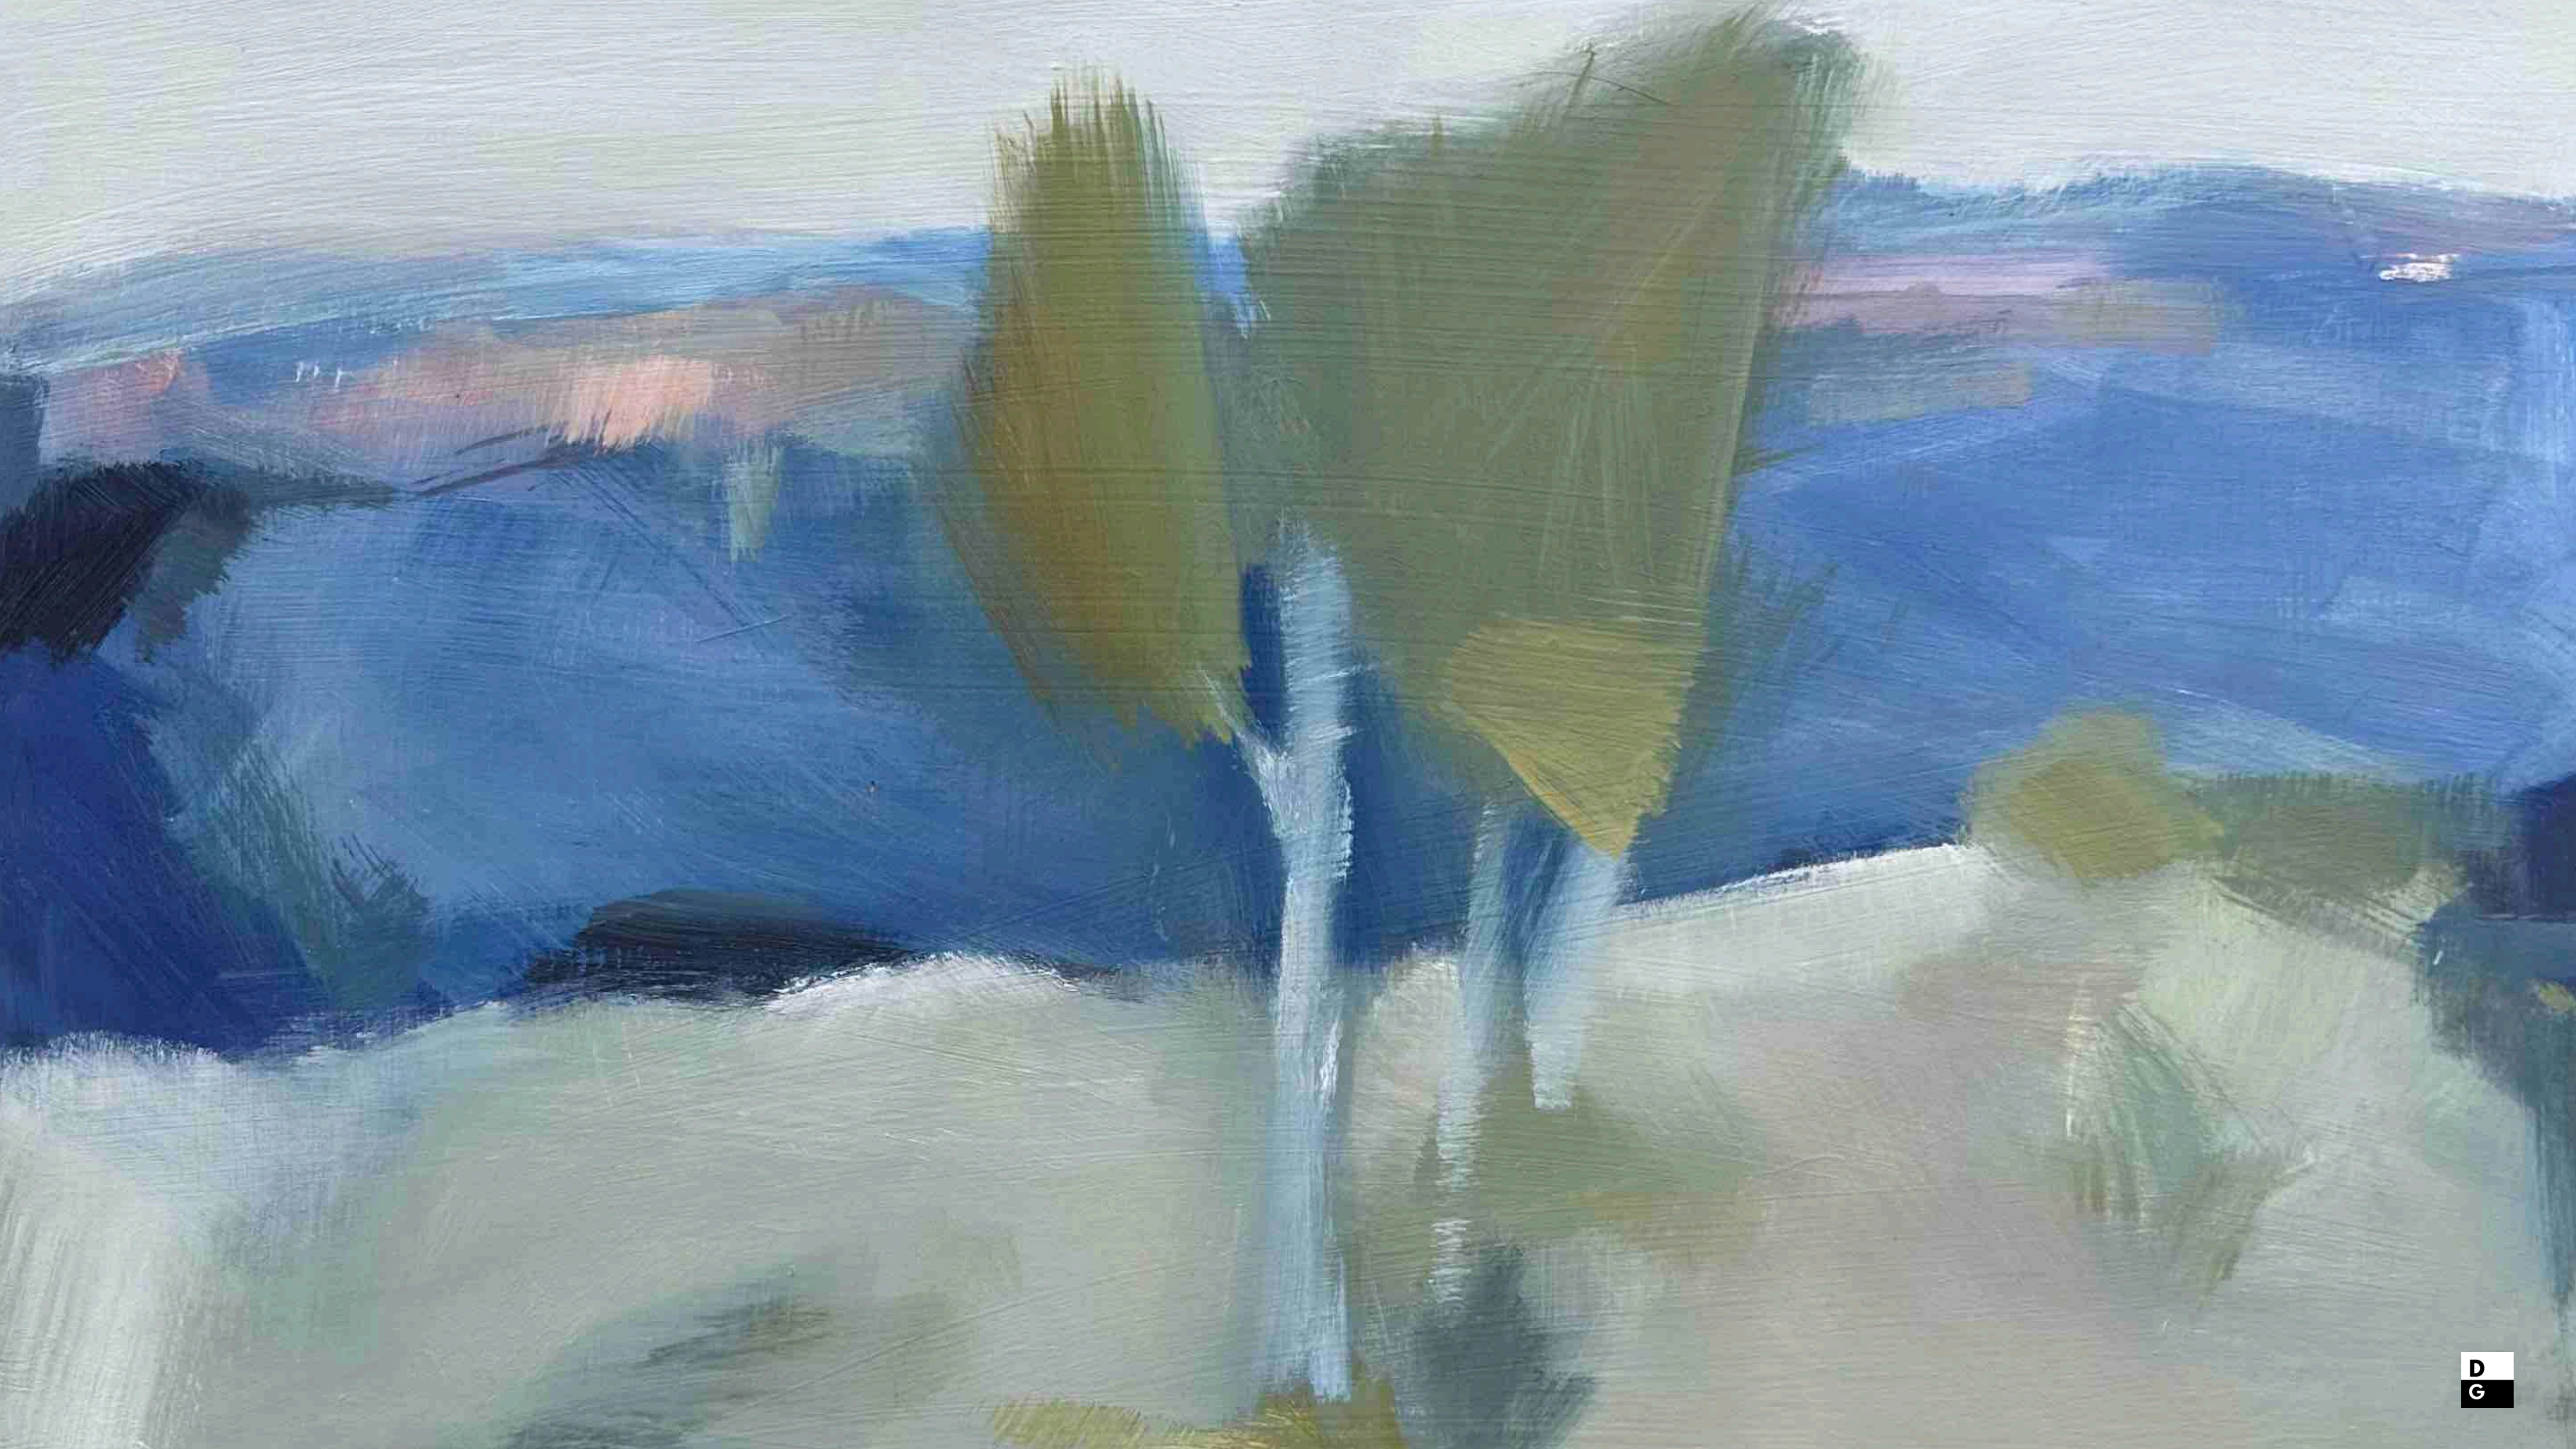

\$1450

View Over The Wolgan

Oil on birch panel
30 x 45 cm
Tasmanian Oak shadow box frame

\$1450

Night Cliffs III

Oil on polyester canvas
61 x 61 cm
Black timber shadow box frame

\$2600

Night Cliffs