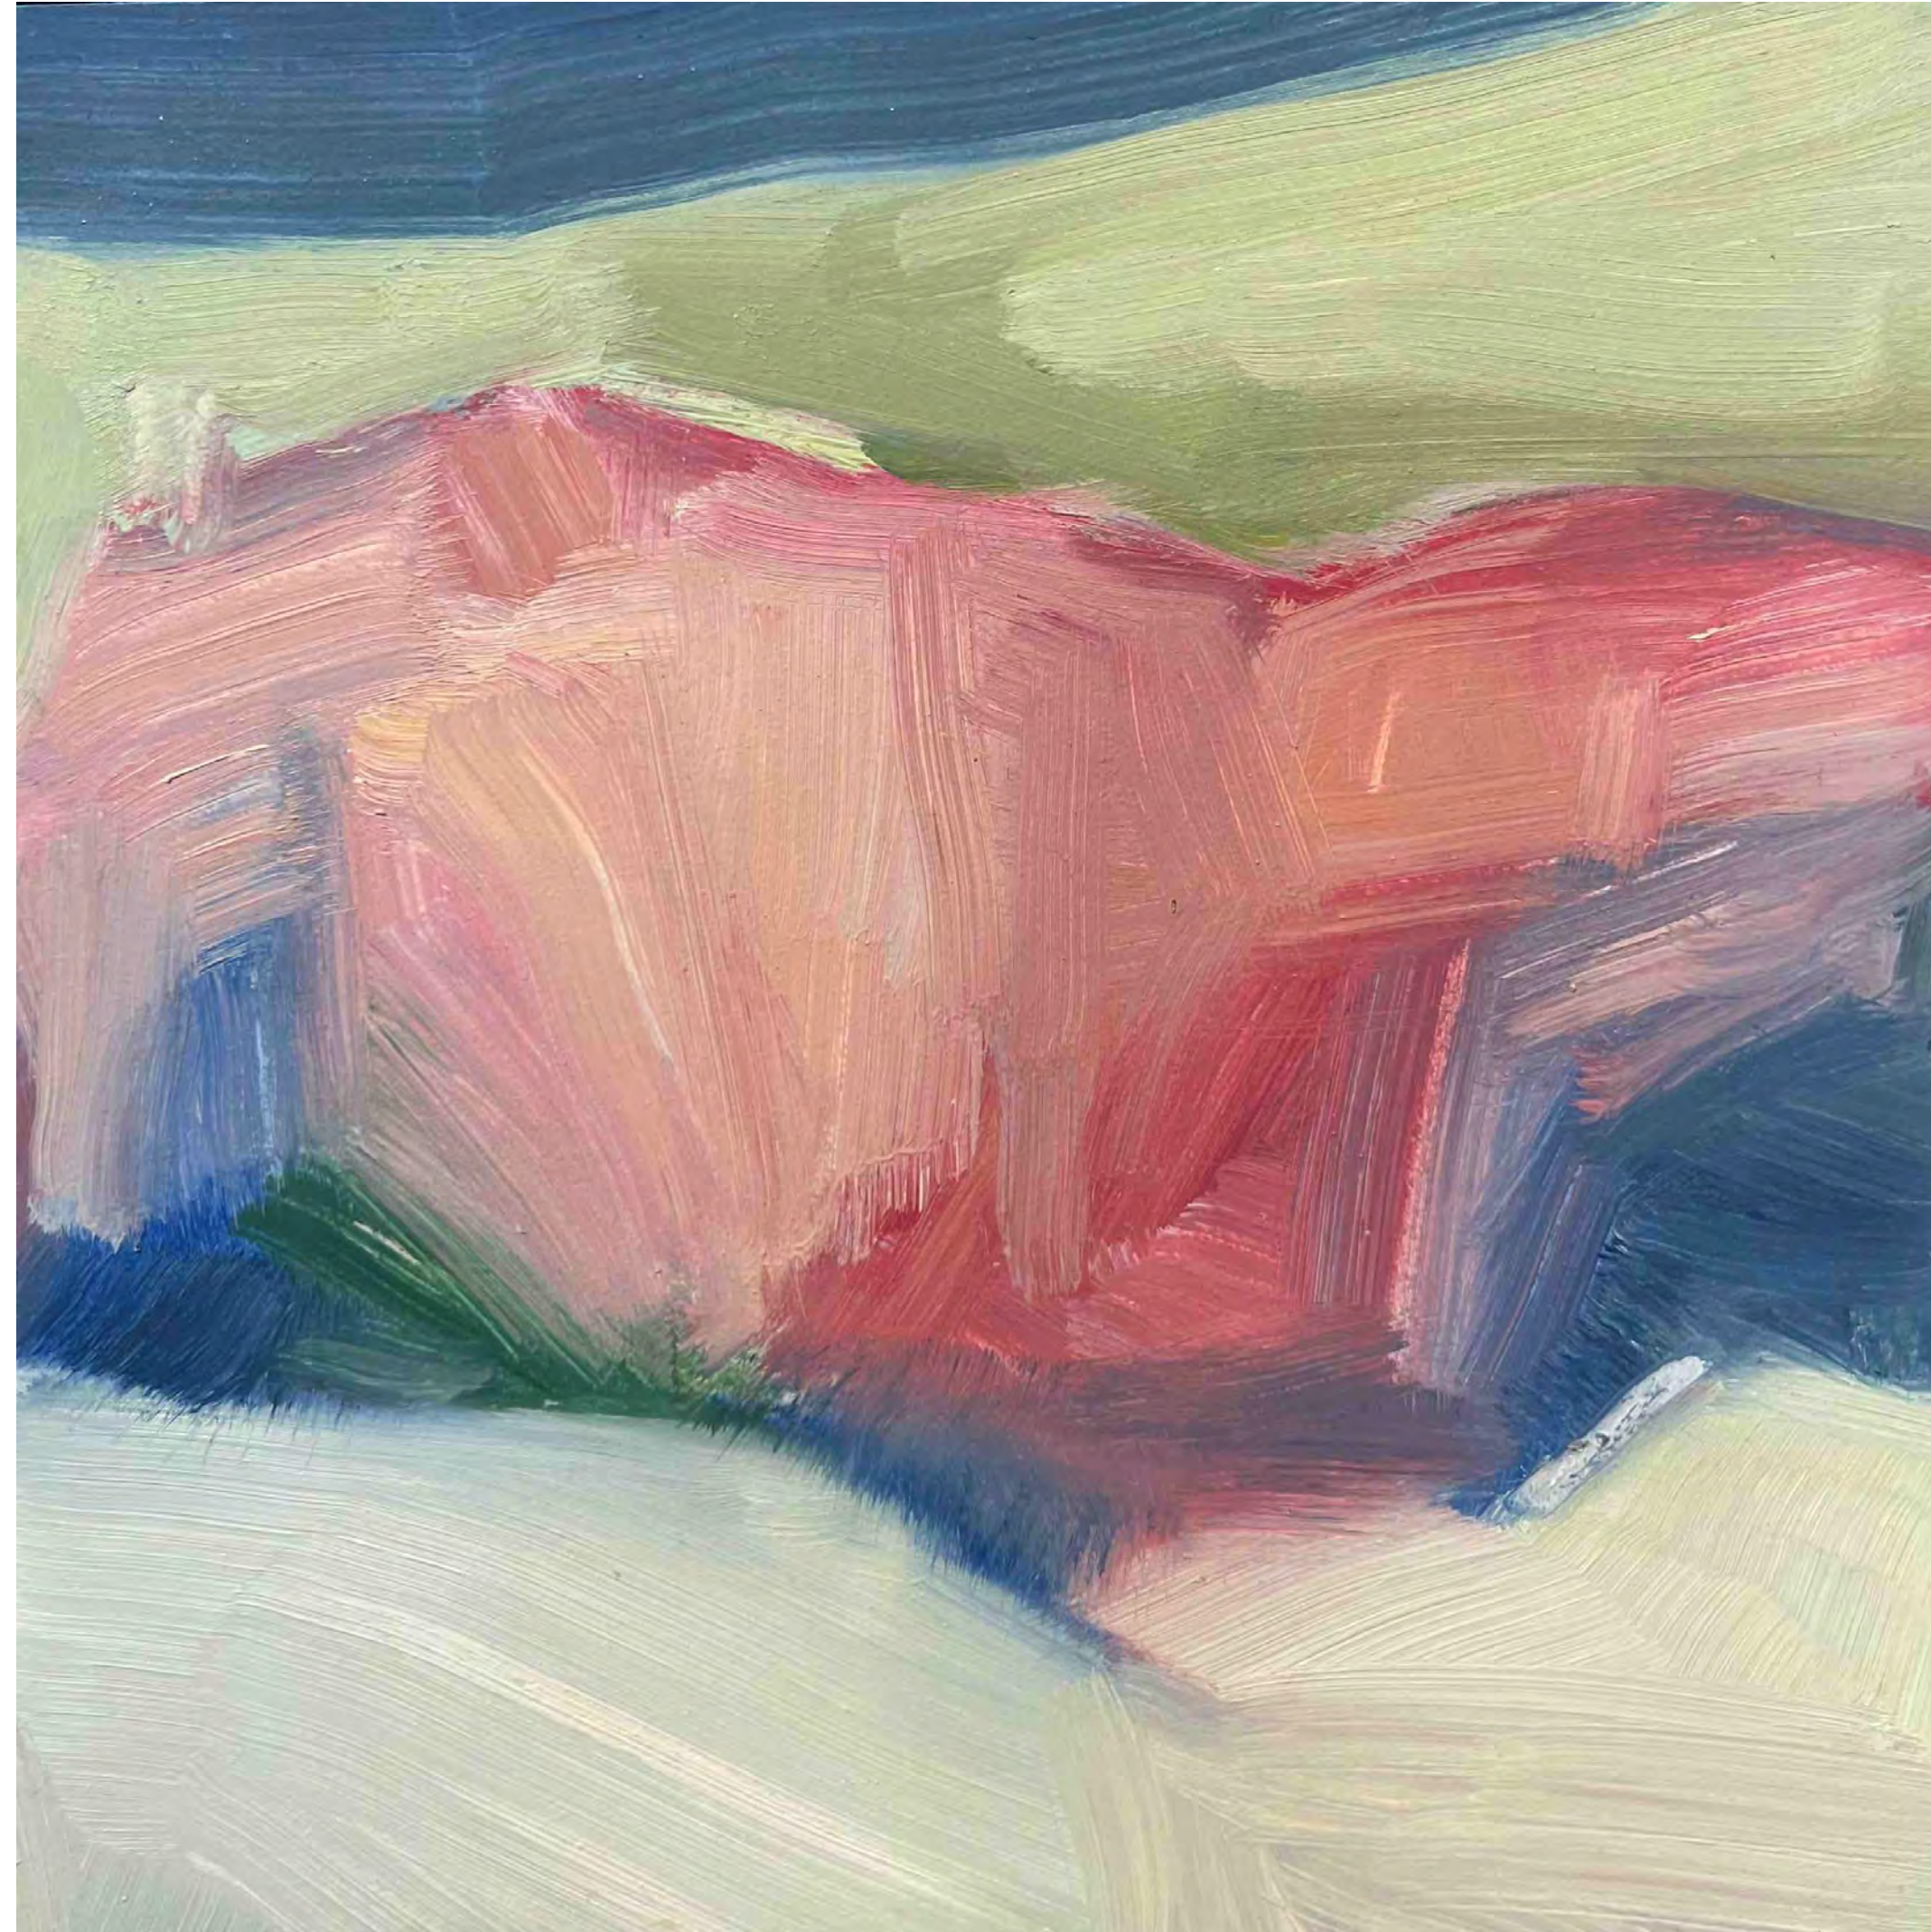

Cliff Abstraction 4

Oil on birch panel
20 x 20 cm
Black timber shadow box frame

$680