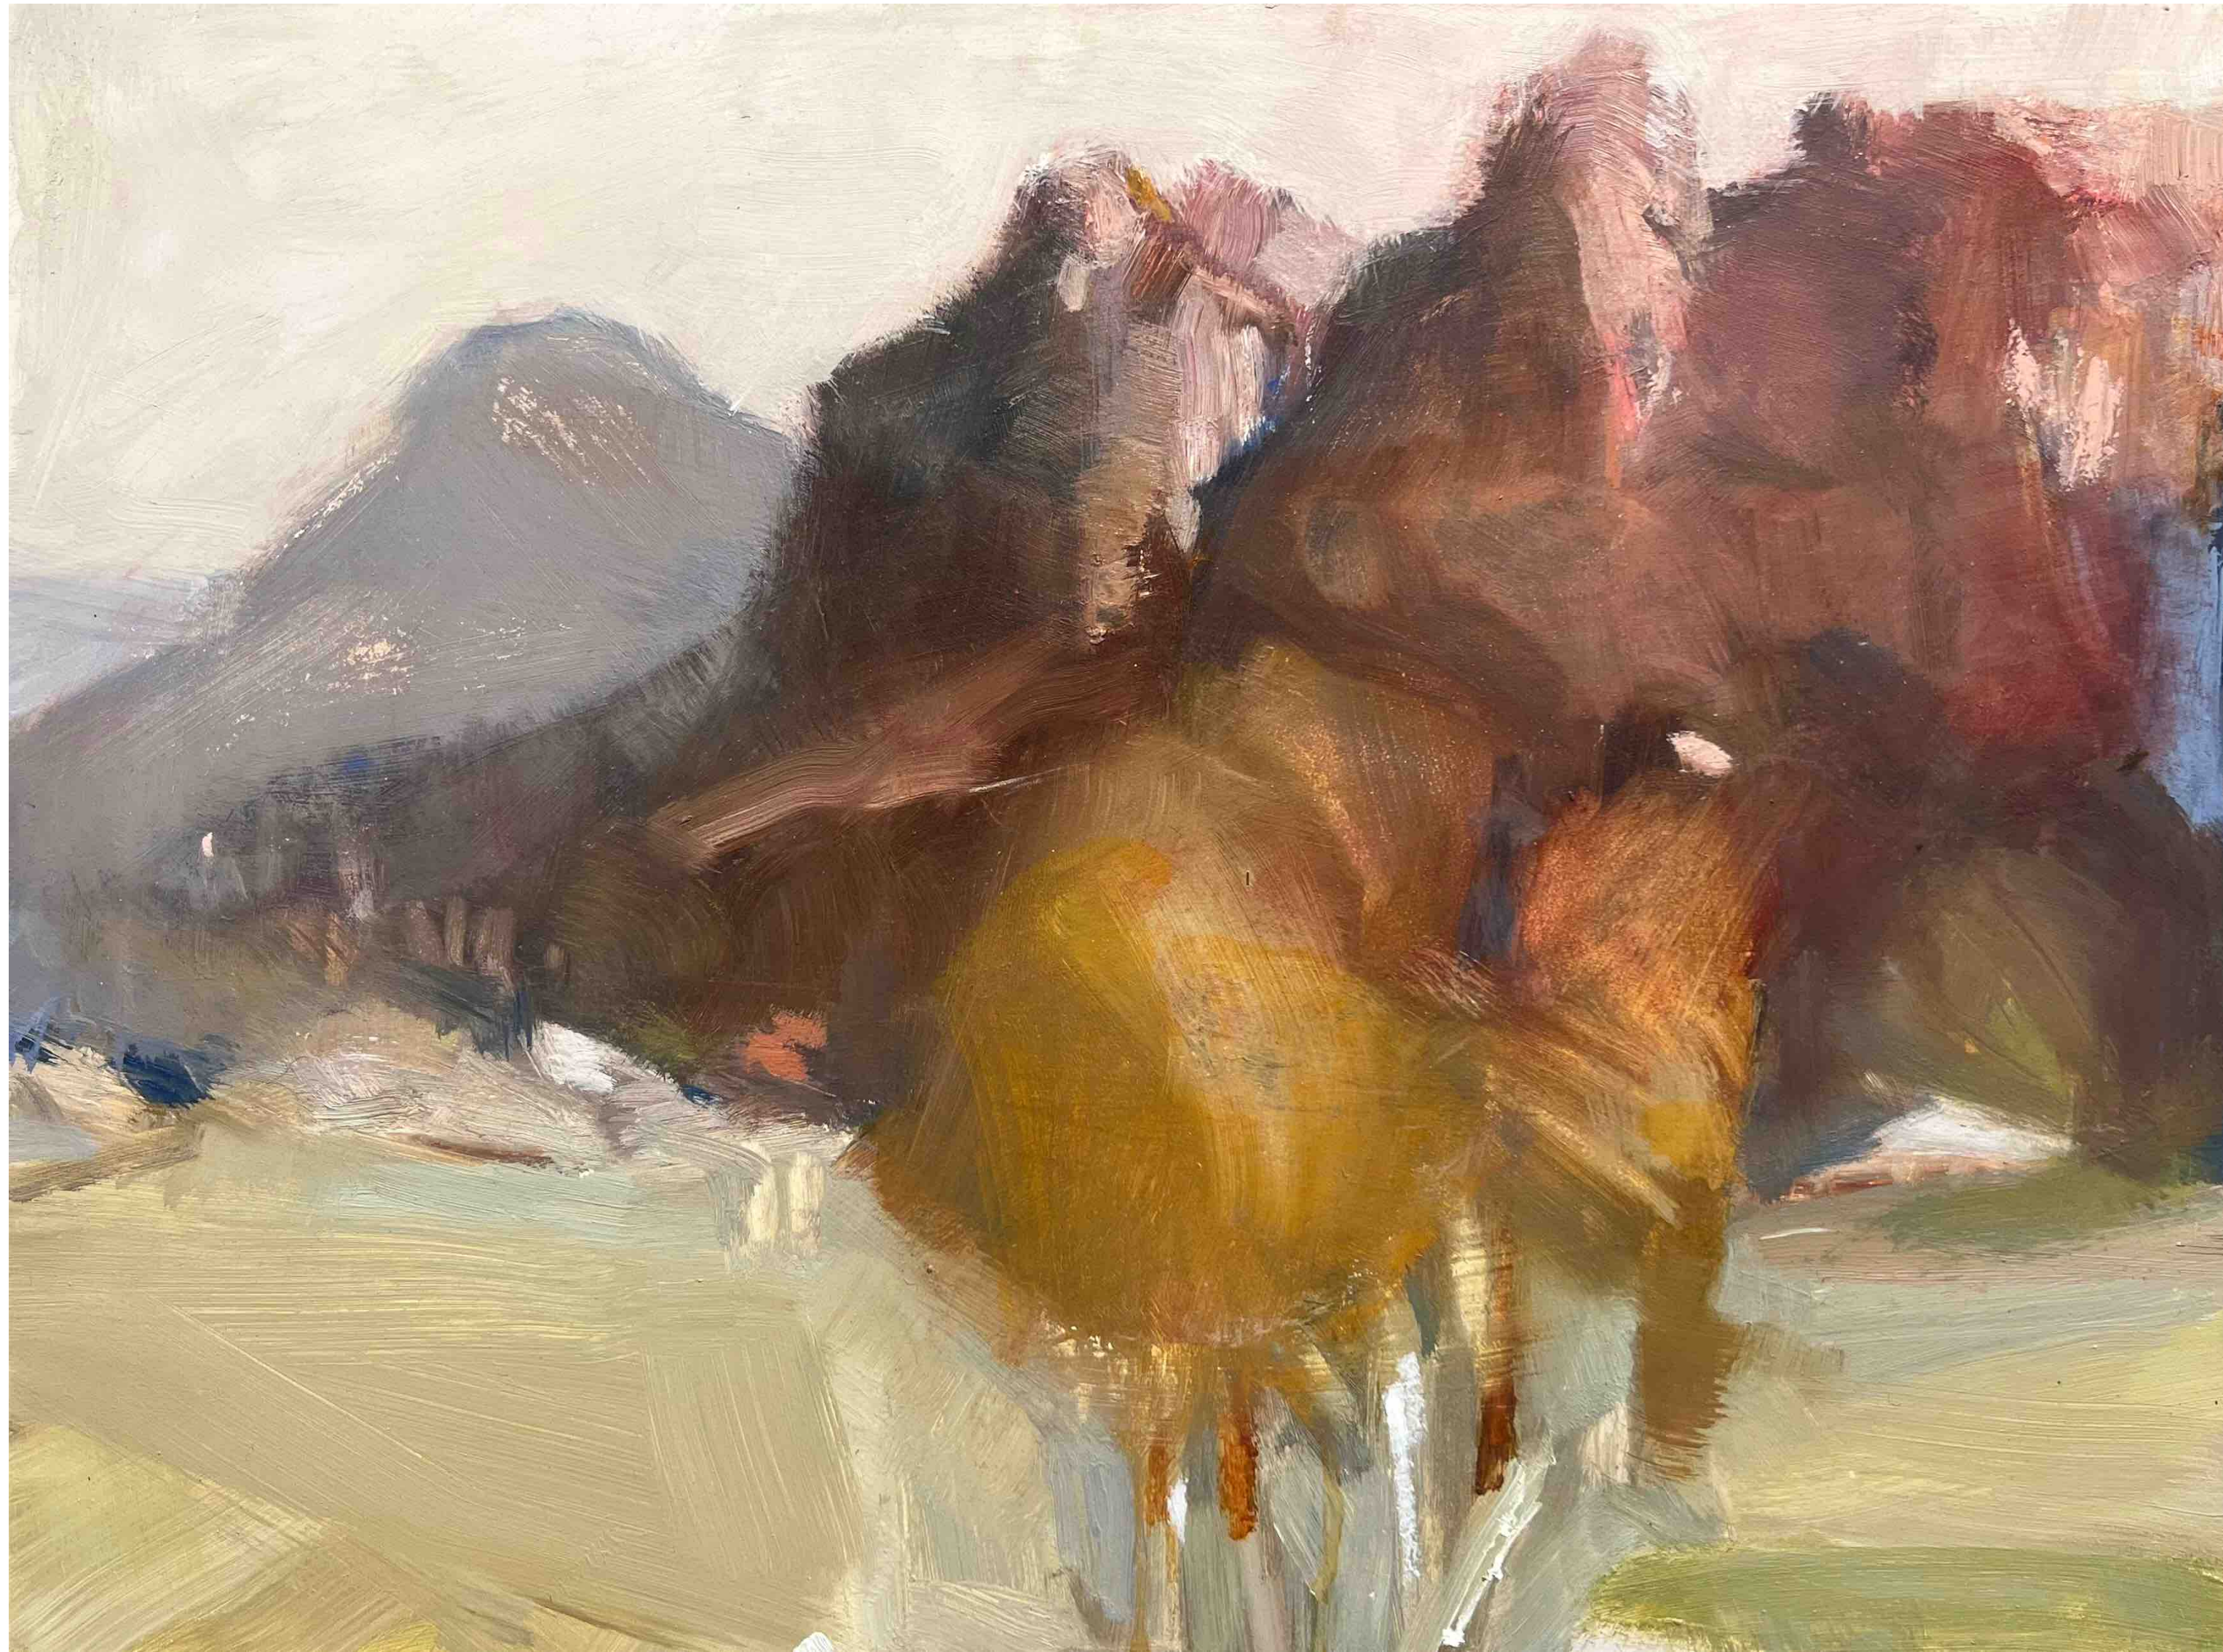

Donkey Mountain

Oil on birch panel
30 x 40.5 cm
Tasmanian Oak shadow box frame

$1450