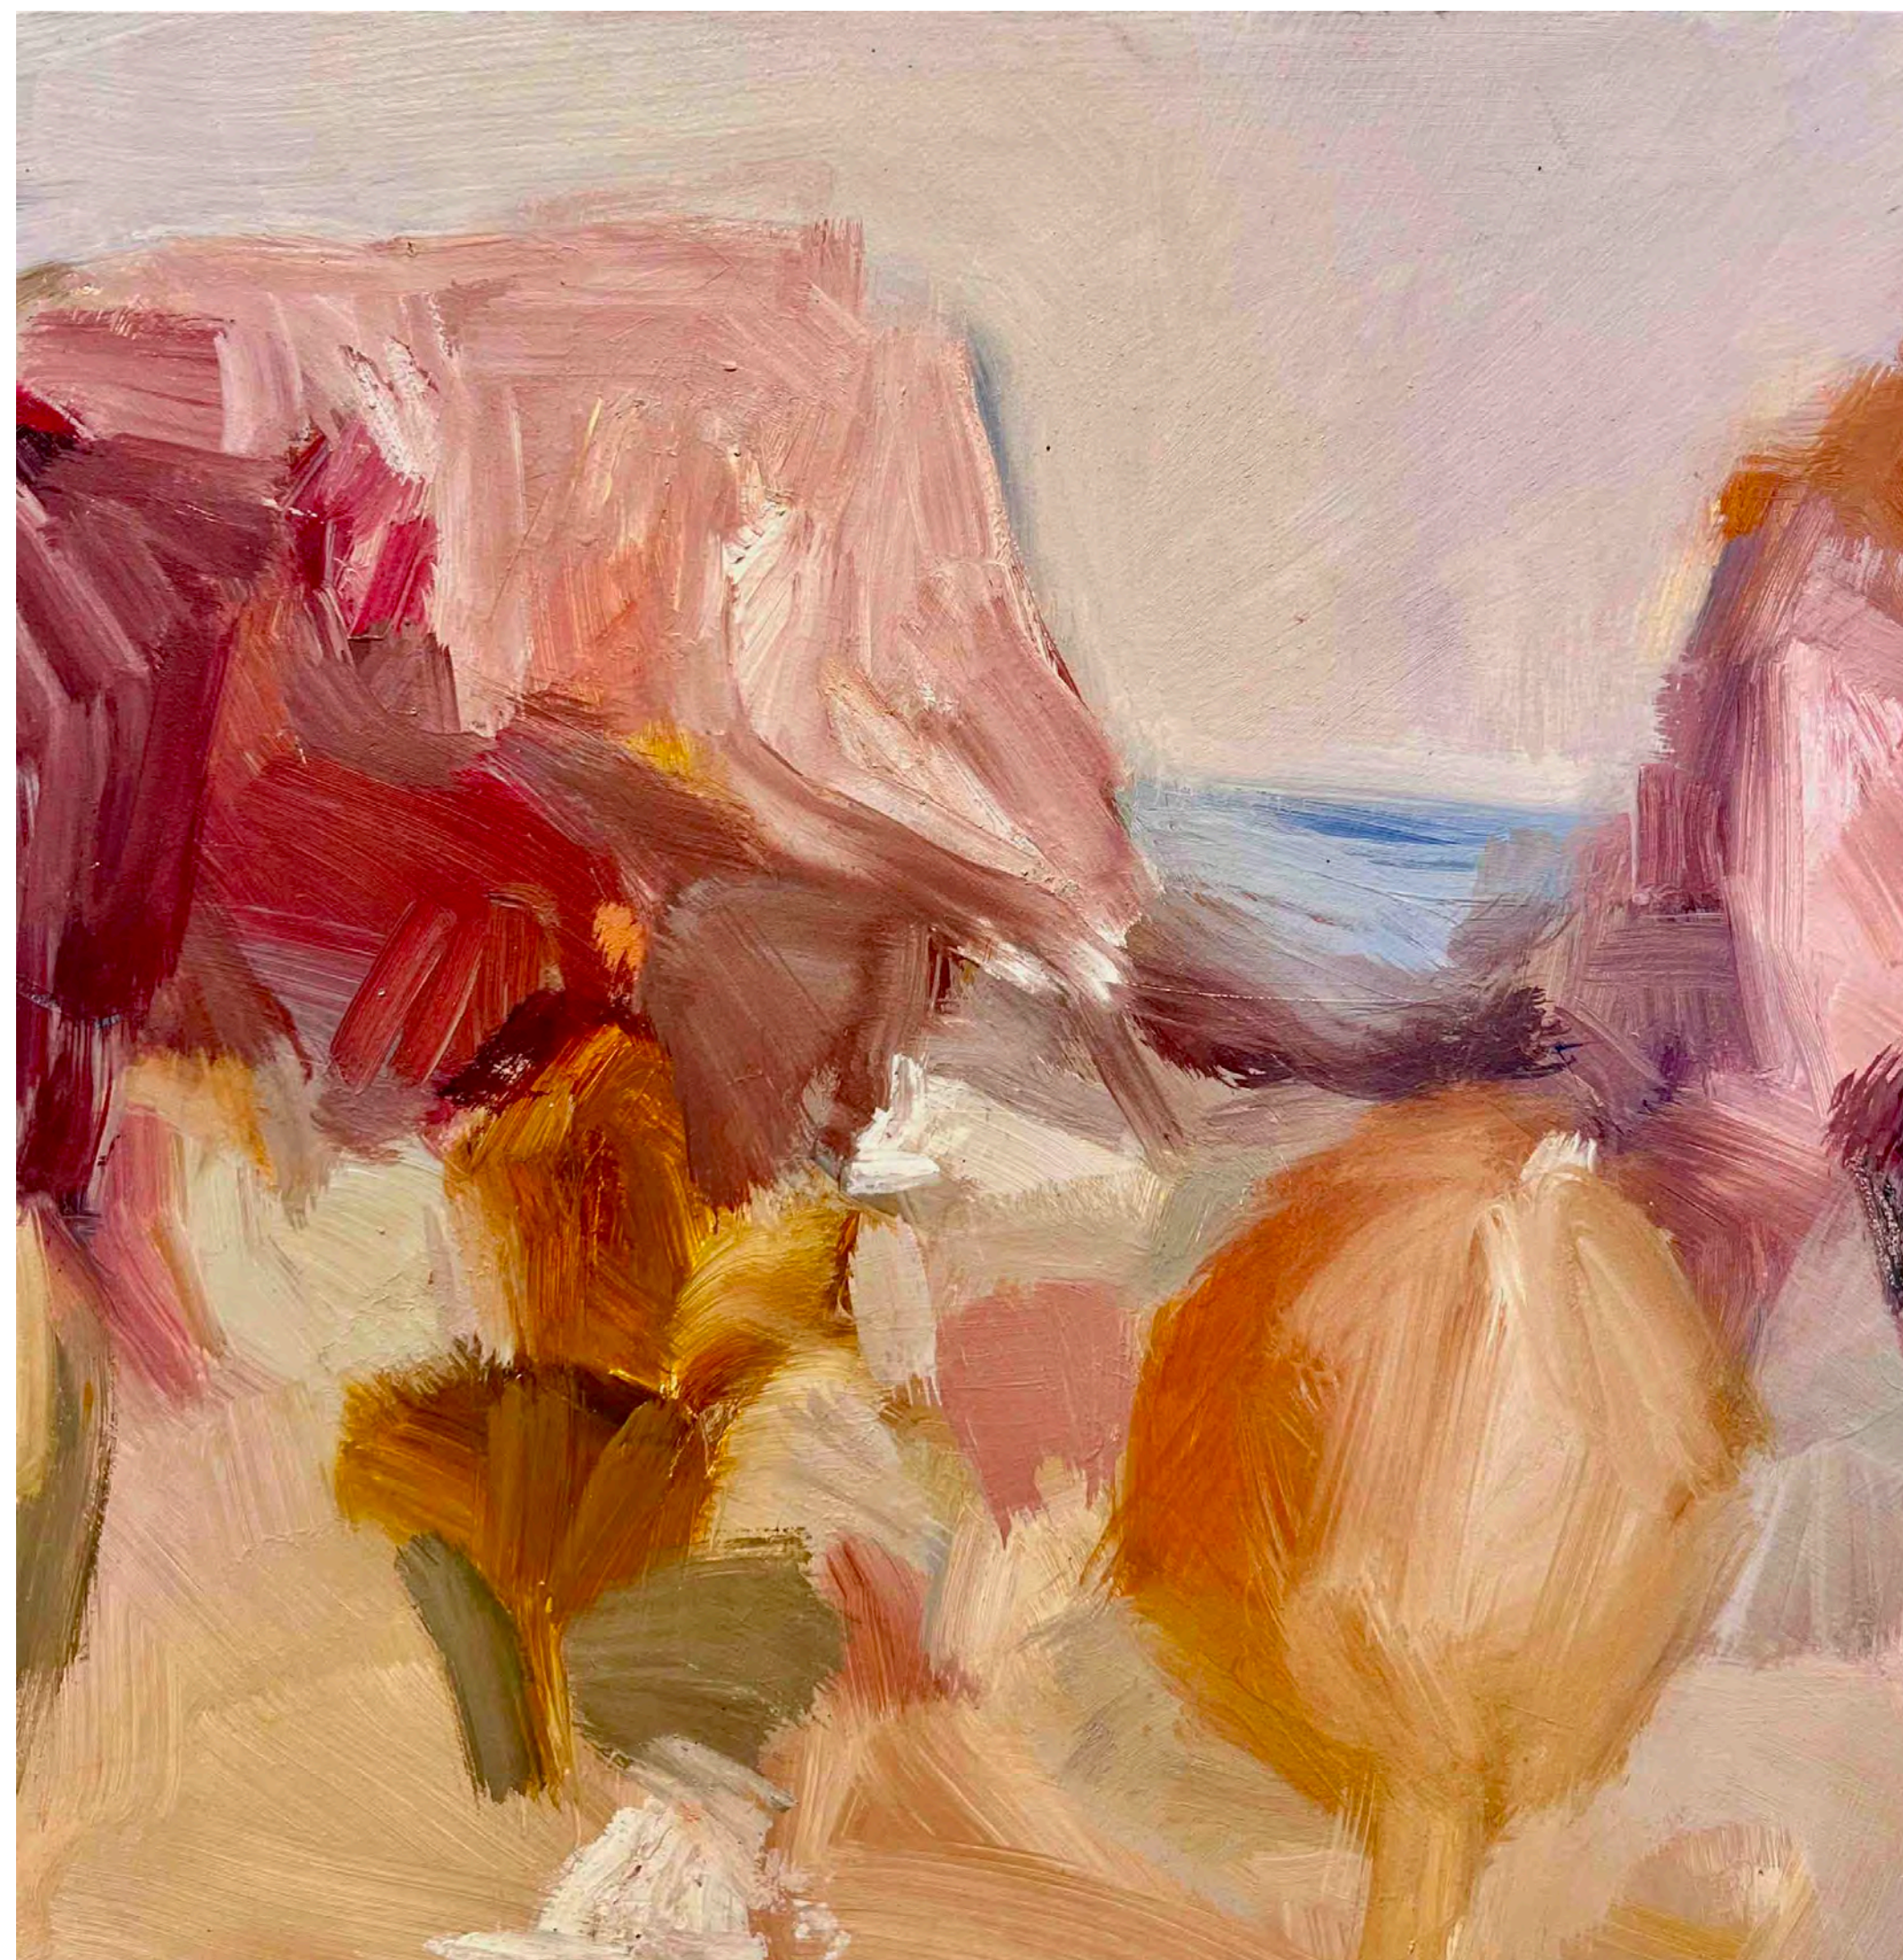

\$1100

Valley Light

Oil on birch panel
30 x 30 cm
Black timber shadow box frame

\$1100

Winter Afternoon Lithgow

Oil on polyester canvas
40 x 40 cm
Black timber shadow box frame

\$1450

In the Valley