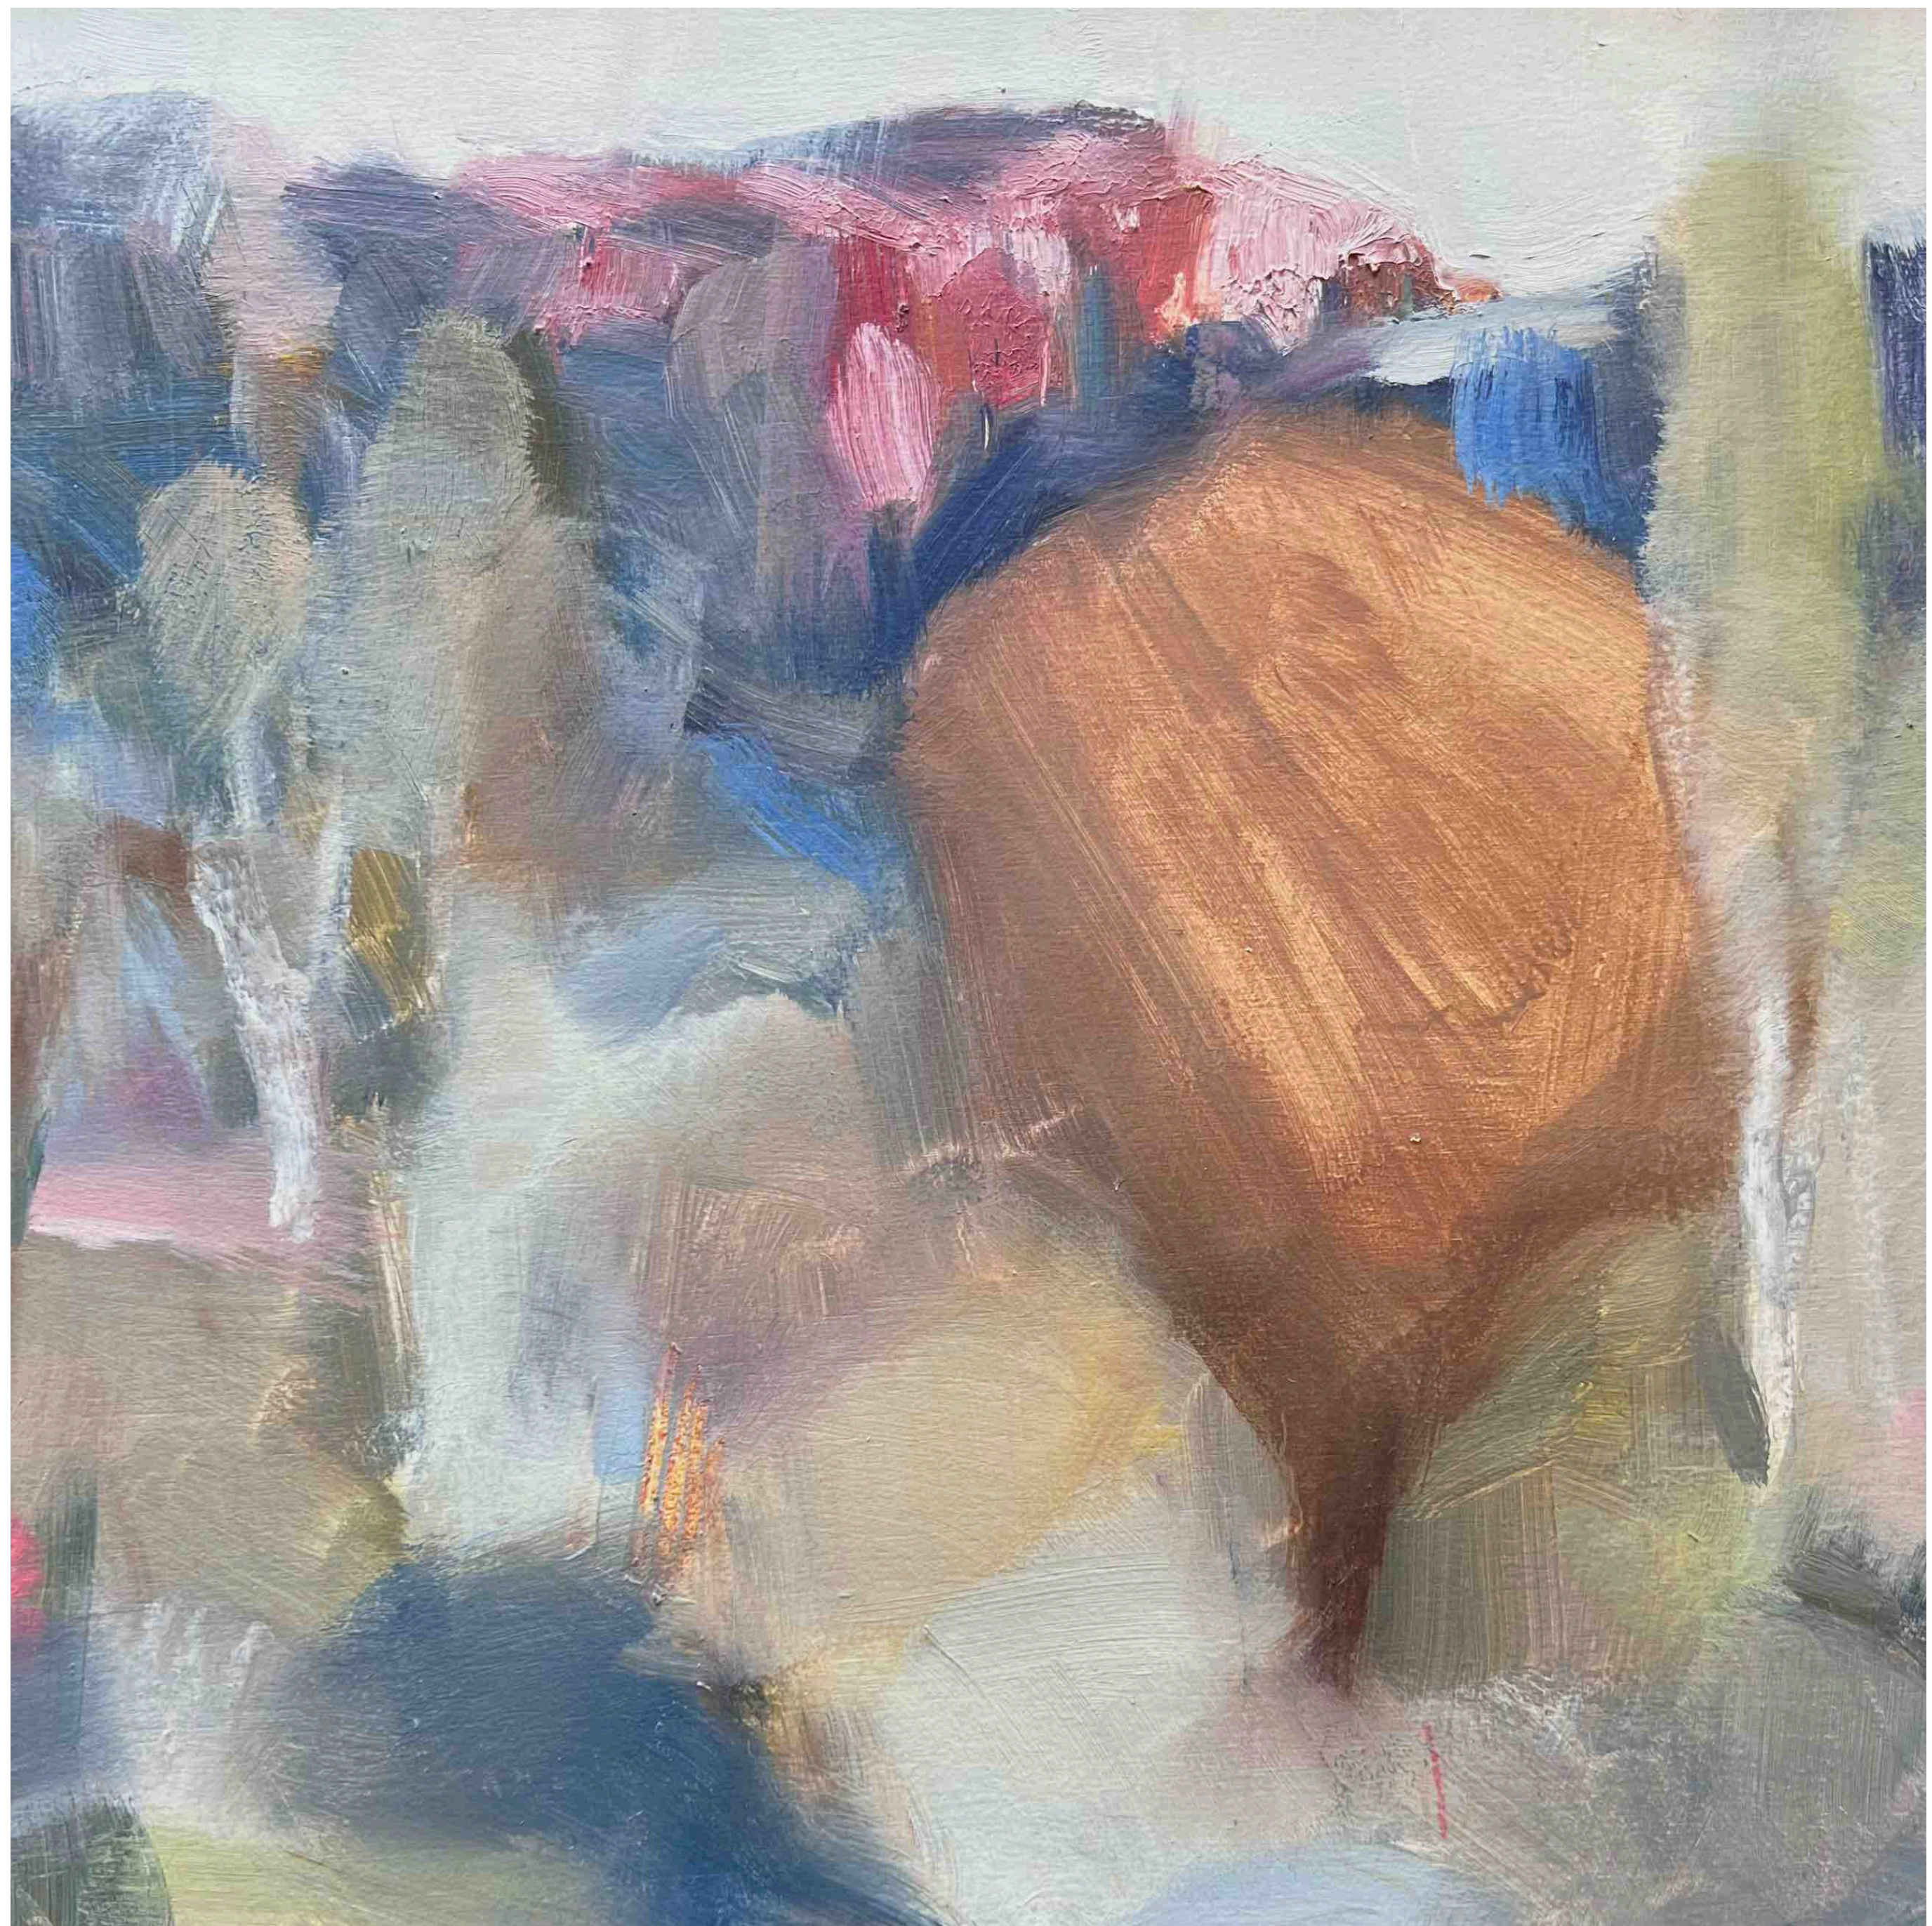

In the Valley

Oil on birch panel
30 x 30 cm
Tasmanian Oak shadow box frame

$1100

**D
G**