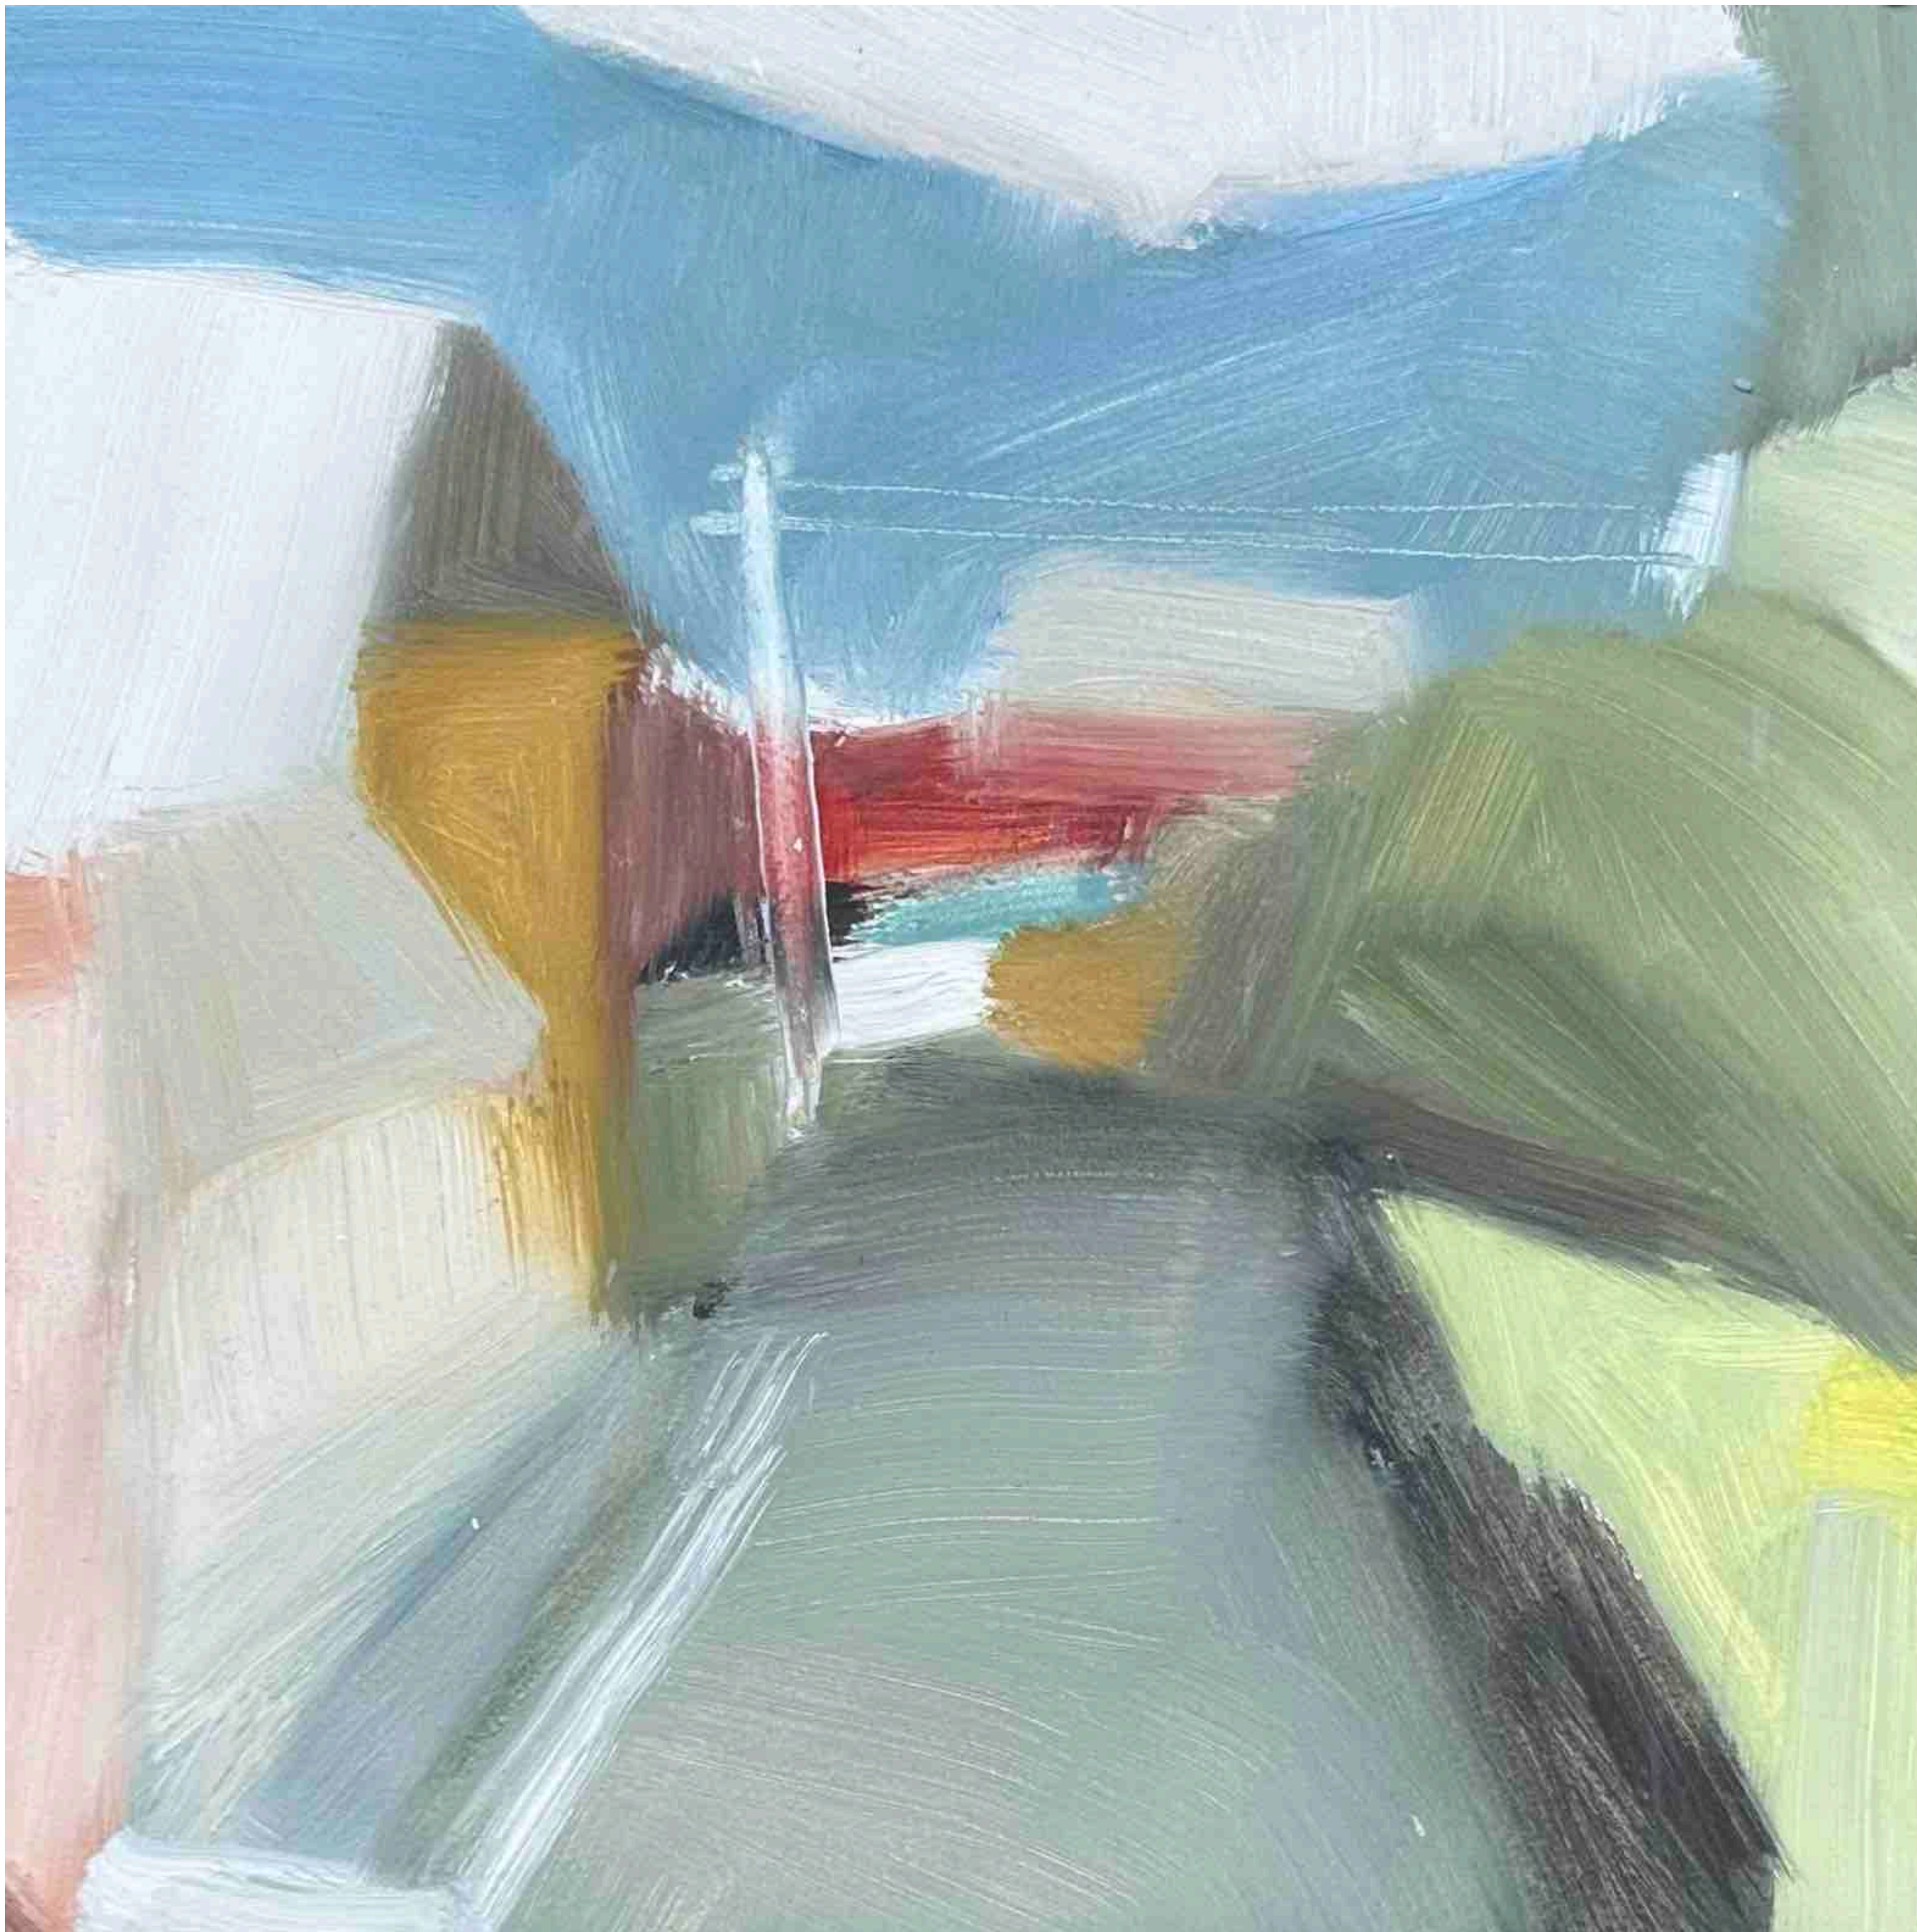

Lithgow Lane

Oil on birch panel
20 x 20 cm
Black timber shadow box frame

$680