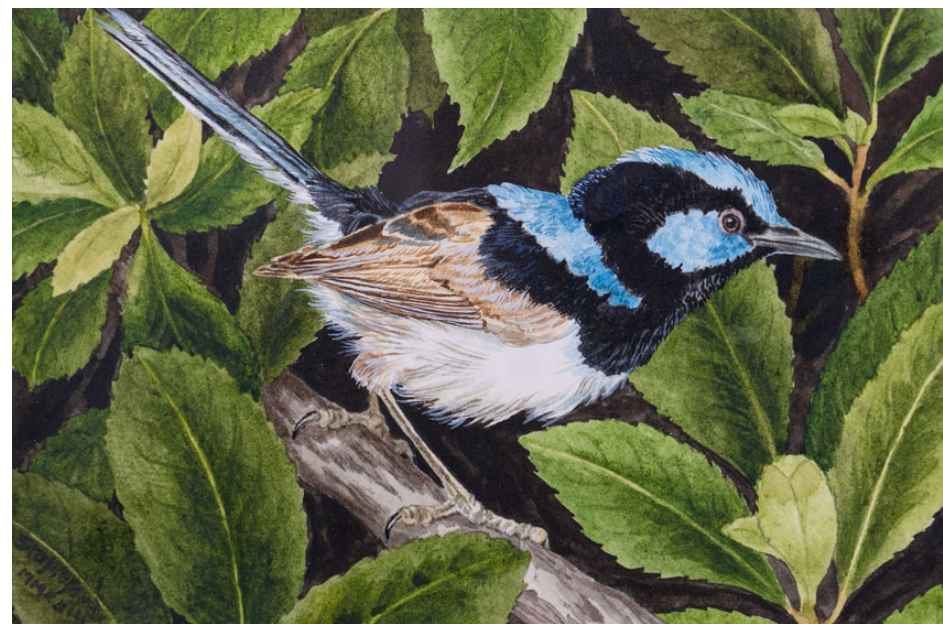

Although I've been known to take flights of fancy and put creatures in some wildly fantastic locations, I nearly always portray my subjects in situ. Recently, this has meant animals and plants in their natural habitat in the Australian bush (often in my own back yard), as subject and surroundings are part of natural whole and illustrates the unique beauty that is on display all around us in our World Heritage home.

Cover image: Common wombat • Watercolour • 22.5 x 27cm • \$900

Wattle Bird • Watercolour • 33 x 19cm • \$1200

Black cockatoos • Watercolour • 17.5 x 25cm • \$800

Blue Wren • Watercolour • 16.5 x 10.5cm • \$500

Boobook and the Gumtree • Watercolour • 17.5 x 25cm • \$800

Boobook Owl
Watercolour
23.5 x 52.5cm • \$2200

Bookbook sitting on a tree • Watercolour • 17.5 x 25cm • \$800

Brushtail Possum • Watercolour • 17.5 x 25cm • \$800